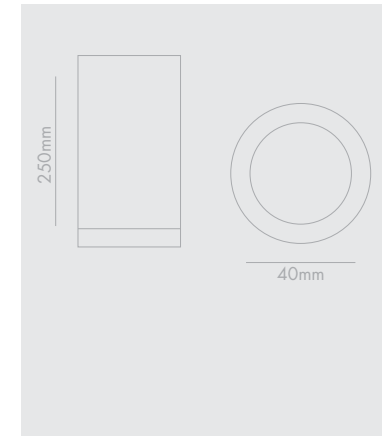

APPLICATIONS :

- Showrooms
- Offices
- Residences
- Hotels

Project Detail : _____
_____
Ref : _____
_____
Date : _____
_____
Rev : _____
_____