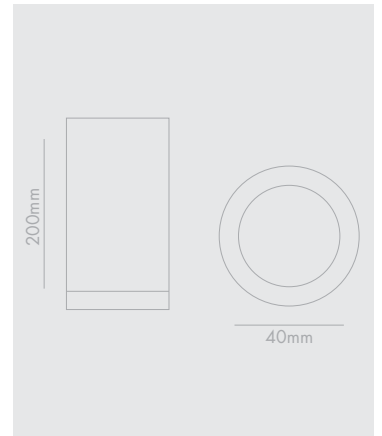

Cat No -NL 1492-200

APPLICATIONS :

- Showrooms
- Offices
- Residences
- Hotels

Project Detail : _____

Ref : _____

Date : _____

Rev : _____