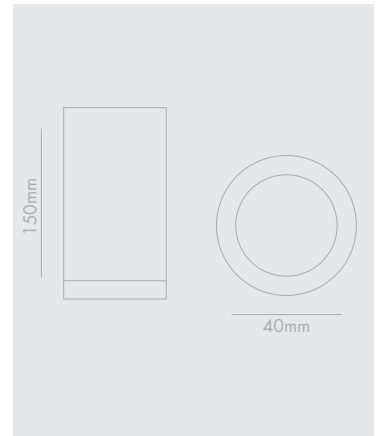

Cat No -NL 1492-150

APPLICATIONS :

- Showrooms
- Offices
- Residences
- Hotels

Project Detail : _____

Ref : _____

Date : _____

Rev : _____