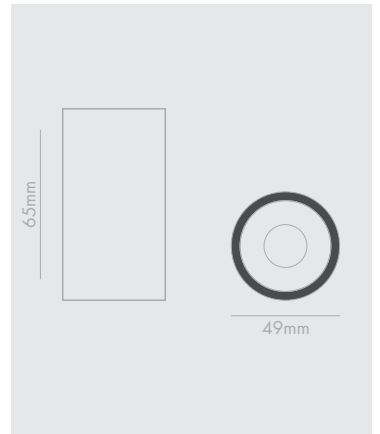

APPLICATIONS :

- Showrooms
- Offices
- Residences
- Hotels

Project Detail : _____

Ref : _____

Date : 21-Dec-2018

Rev : _____