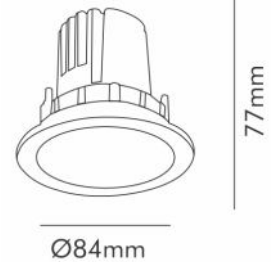

CATEGORY :

Type : Ceiling Recessed Adjustable Spot Light

PRODUCT CONSTRUCTION :

Housing : Aluminum Die Cast
Finish : White
Protection : IP20

DIMENSION :

Dia : 84mm
Cut Out : Ø74mm
Depth : 77mm

OPTICAL SYSTEM

Type : Reflector
Beam Angle : 25° | 45°
Beam Direction : Down
Tilt : Yes
Swivel : Yes
Efficiency : High
Material : PC

CONTROL

Switching
Dimming :
1-10 Analog
0-10 Analog
Dsi
Dali
Triac
Leading & Trailing

ELECTRICAL PARAMETER / CHARACTERISTIC :

Driver Input Voltage : 100-240V AC 50/60Hz
Constant Current
Input Power : 10w
Output Power : 9w
Power Factor : >0.9
THD : <12%
Control Gear : Remote Along With Fixture

LED DETAIL :

Light Source Type : COB
Light Source Make : Citizen
Wattage : 7W | 9W
Driving Current : 40V--220ma
Color Temp : 2700K - 6000K
Color Round Index (CRI) : >80
Lumen : 990lm @9w
Efficacy : 110lm|W
LED Life : 40,000 Hrs.

APPLICATIONS :

- Shopping malls
- Restaurants
- Hotel lobbies / Waiting areas
- Modern gyms / Spa
- Corporate offices

Ø74mm

Ø84mm

Project Detail : _____

Ref : _____

Date : _____

Rev : _____