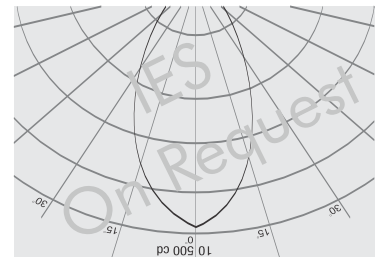

Project Detail : _____

Ref : _____

Date : _____

Rev : _____