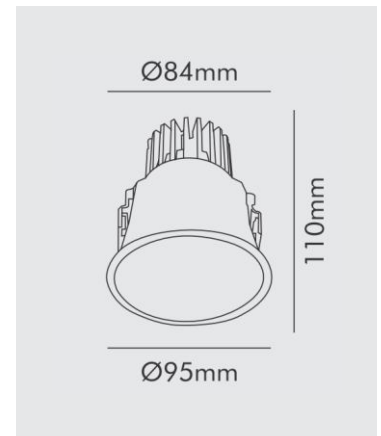

APPLICATIONS :

- Showrooms
- Offices
- Residences
- Hotels

Project Detail : _____

Ref : _____

Date : _____

Rev : _____