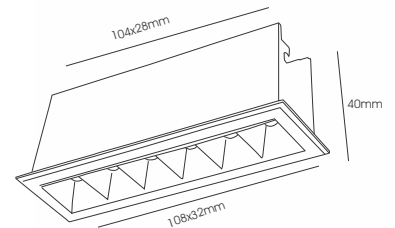

APPLICATIONS :

- Showrooms
- Offices
- Residences
- Hotels
- Bar

Project Detail : _____

Ref : _____

Date : _____

Rev : _____