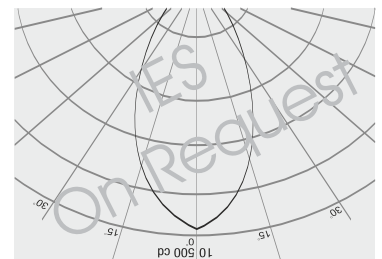

APPLICATIONS :

- Showrooms
- Offices
- Residences
- Hotels

Project Detail : _____

Ref : _____

Date : _____

Rev : _____