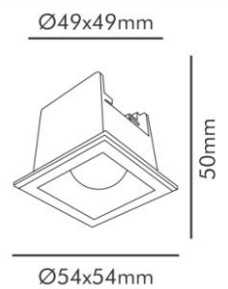

APPLICATIONS :

- Showrooms
- Offices
- Residences
- Hotels

Project Detail : _____

Ref : _____

Date : _____

Rev : _____