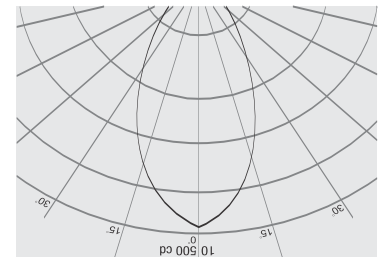

CATEGORY :

Type : Ceiling Recessed Spot Light

Project Detail : _____

Ref : _____

Date : _____

Rev : _____