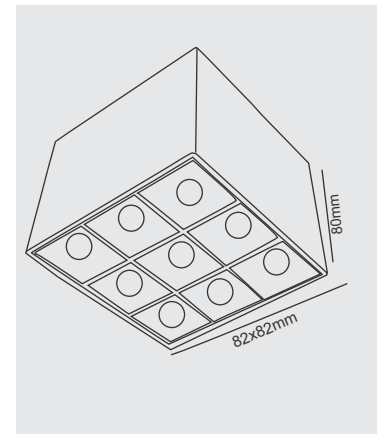

CATEGORY :

Type : Ceiling Recessed Spot Light

Project Detail : _____

Ref : _____

Date : _____

Rev : _____