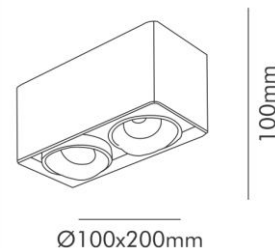

Project Detail : _____

Ref : _____

Date : _____

Rev : _____