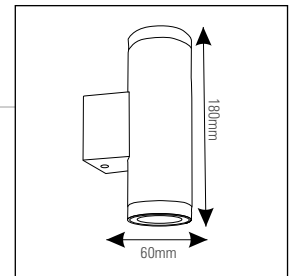

CATEGORY	Type : Outdoor Wall Up & Down Light
PRODUCT CONSTRUCTION	Housing : Aluminum Die Cast Finish : Dark Grey Protection : IP65
DIMENSION	Diameter : Ø60mm Height : 180mm
OPTICAL SYSTEM	Type : Reflector Beam Direction : Up & Down Tilt : No Beam Angle : Medium Swivel : No Efficiency : High Material : PC
CONTROL	Switching Non Dimmable
ELECTRICAL PARAMETER / CHARACTERISTIC	Driver Input Voltage : 100-240V AC 50/60Hz Constant Current Input Power : 2x7W Output Power : 2x6W THD : <12% Power factor : 0.95 Control Gear : Integrated
LED DETAIL	Light Source Type : COB Light Source Make : Bridgelux Wattage : 2x6W Color Temp : 3000K Color Round Index (CRI) : >80 Lumen : 1320lm @12W Efficacy : 110lm/W LED Life : 40,000 Hrs.
APPLICATIONS :	Residential, Building facade, Commercial centres, Passages, Sculptures and Structures