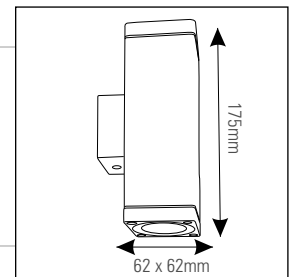

CATEGORY	Type : Wall Up-Down Light
PRODUCT CONSTRUCTION	Housing : Aluminum Die Cast Finish : Dark Grey Protection : IP65
DIMENSION	Diameter : Ø62x62mm   Height : 175mm
OPTICAL SYSTEM	Type : Reflector Beam Direction : Up-Down   Tilt : No Beam Angle : 15° / 25° / 60° Swivel : No Efficiency : High Material : PC
CONTROL	Switching Non Dimmable
ELECTRICAL PARAMETER / CHARACTERISTIC	Driver Input Voltage : 100-240V AC 50/60Hz Constant Current Input Power : 2x7W Output Power : 2x6W THD : <12% Power factor : 0.95 Control Gear : Integrated
LED DETAIL	Light Source Type : COB Light Source Make : Bridgelux Wattage : 2x6W Color Temp : 3000K Color Round Index (CRI) : >80 Lumen : 1320lm Efficacy : 110lm/W LED Life : 40,000 Hrs.
APPLICATIONS :	Residential, Building facade, Commercial centres, Passages, Sculptures and Structures