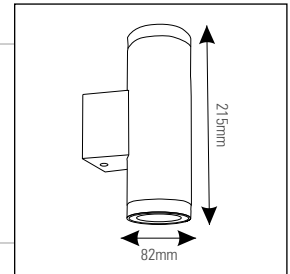

CATEGORY	Type : Wall Mounted Outdoor Up-Down Light
PRODUCT CONSTRUCTION	Housing : Aluminum Die Cast Finish : Dark Grey Protection : IP65
DIMENSION	Diameter : Ø82mm Height : 215mm
OPTICAL SYSTEM	Type : Reflector Beam Direction : Up-Down Tilt : No Beam Angle : Medium Swivel : No Efficiency : High Material : PC
CONTROL	Switching Non Dimmable
ELECTRICAL PARAMETER / CHARACTERISTIC	Driver Input Voltage : 100-240V AC 50/60Hz Constant Current Input Power : 2x14W Output Power : 2x13W THD : <12% Power factor : 0.95 Control Gear : Integrated
LED DETAIL	Light Source Type : COB Light Source Make : Bridgelux Wattage : 2x13W Color Temp : 3000K Color Round Index (CRI) : >80 Lumen : 2860lm Efficacy : 110lm/W LED Life : 40,000 Hrs.
APPLICATIONS :	Residential, Building facade, Commercial centres, Passages, Sculptures and Structures