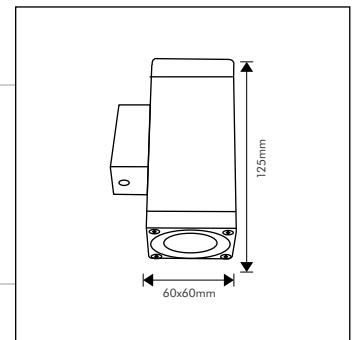

CATEGORY	Type : Wall Up-Down Light
PRODUCT CONSTRUCTION	Housing : Aluminum Die Cast Finish : Dark Grey Protection : IP65
DIMENSION	Diameter : Ø60mm   Height : 125mm
OPTICAL SYSTEM	Type : Lens Beam Direction : Up & Down   Tilt : No Beam Angle : 10° / 25° Swivel : No Efficiency : High Material : PMMA
CONTROL	Switching Non Dimmable
ELECTRICAL PARAMETER / CHARACTERISTIC	Driver Input Voltage : 100-240V AC 50/60Hz Constant Current Input Power : 2x7W Output Power : 2x6W THD : <12% Power factor : 0.95 Control Gear : Integrated
LED DETAIL	Light Source Type : COB Light Source Make : Bridgelux Wattage : 2x6W Color Temp : 3000K Color Round Index (CRI) : >80 Lumen : 1260lm Efficacy : 105lm/W LED Life : 40,000 Hrs.
APPLICATIONS :	Showrooms   Offices   Reception Area   Hotels   Malls