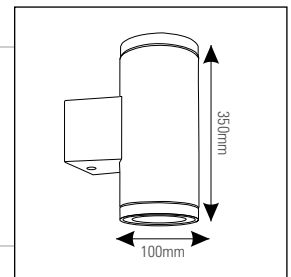

CATEGORY	Type : Wall Up-Down Light
PRODUCT CONSTRUCTION	Housing : Aluminum Die Cast Finish : Dark Grey Protection : IP65
DIMENSION	Diameter : Ø100mm Height : 350mm
OPTICAL SYSTEM	Type : Reflector Beam Direction : Up-Down Tilt : No Beam Angle : Medium Swivel : No Efficiency : High Material : PC
CONTROL	Switching Non Dimmable
ELECTRICAL PARAMETER / CHARACTERISTIC	Driver Input Voltage : 100-240V AC 50/60Hz Input Power : 2x19W Output Power : 2x18W THD : <12% Power factor : 0.95 Control Gear : Integrated
LED DETAIL	Light Source Type : COB Light Source Make : Bridgelux Wattage : 2x18W Color Temp : 3000K Color Round Index (CRI) : >80 Lumen : 3960lm Efficacy : 110lm/W LED Life : 40,000 Hrs.
APPLICATIONS :	Showrooms Offices Reception Area Hotels Malls