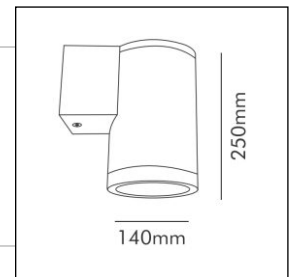

CATEGORY	Type : LED Wall Mounted 1 Way Light
PRODUCT CONSTRUCTION	Housing : Aluminum Die Cast Finish : Dark Grey Protection : IP65
DIMENSION	Diameter : 140mm Height : 250mm
OPTICAL SYSTEM	Type : Reflector Beam Direction : Up / Down Tilt : No Beam Angle : Medium Swivel : No Efficiency : High Material : PC
CONTROL	Switching Non Dimmable
ELECTRICAL PARAMETER / CHARACTERISTIC	Driver Input Voltage : 100-240V AC 50/60Hz Input Power : 25W Output Power : 24W THD : <12% Power factor : 0.95 Control Gear : Integrated
LED DETAIL	Light Source Type : COB Light Source Make : Bridgelux Wattage : 24W Color Temp : 3000K Color Round Index (CRI) : >80 Lumen : 2640lm Efficacy : 110lm/W LED Life : 40,000 Hrs.
APPLICATIONS :	Sculptures and Structures Commercial centres Building facade Passages Pathways