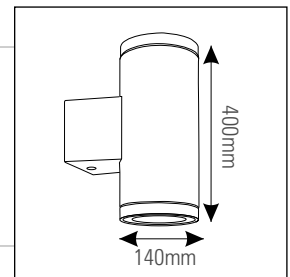

CATEGORY	Type : Wall Up-Down Light
PRODUCT CONSTRUCTION	Housing : Aluminum Cast Finish : Dark Grey Protection : IP65
DIMENSION	Diameter : Ø140mm Height : 400mm
OPTICAL SYSTEM	Type : Reflector Beam Direction : Up-Down Tilt : No Beam Angle : Narrow Medium Wide Swivel : No Efficiency : High Material : PC
CONTROL	Switching Non Dimmable
ELECTRICAL PARAMETER / CHARACTERISTIC	Driver Input Voltage : 100-240V AC 50/60Hz Constant Current Input Power : 2x25W Output Power : 2x24W THD : <12% Power Factor : 0.95 Control Gear : Integrated
LED DETAIL	Light Source Type : COB Light Source Make : Bridgelux Wattage : 2x24W Color Temp : 3000K Color Round Index (CRI) : >80 Lumen :5280lm Efficacy : 110lm/W LED Life : 40,000 Hrs.
APPLICATIONS :	Residential, Building facade, Commercial centres, Passages, Pathways, Sculptures and Structures