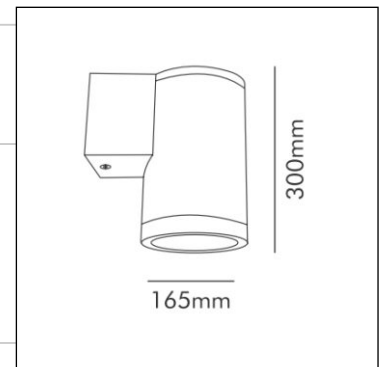

CATEGORY	Type : LED Wall Mounted 1 Way Light
PRODUCT CONSTRUCTION	Housing : Aluminum Die Cast Finish : Dark Grey Protection : IP65
DIMENSION	Diameter : Ø165mm Height : 300mm
OPTICAL SYSTEM	Type : Reflector Beam Direction : Up /Down Tilt : No Beam Angle : Medium Swivel : No Efficiency : High Material : PC
CONTROL	Switching Non Dimmable
ELECTRICAL PARAMETER / CHARACTERISTIC	Driver Input Voltage : 100-240V AC 50/60Hz Constant Current Input Power : 34W Output Power : 32W THD : <12% Power factor : 0.95 Control Gear : Integrated
LED DETAIL	Light Source Type : COB Light Source Make : Bridgelux Wattage : 32W Driving Current : 40V-800mA Color Temp : 3000K Color Round Index (CRI) : >80 Lumen : 3520lm Efficacy : 110lm/W LED Life : 40,000 Hrs.
APPLICATIONS :	Showrooms Offices Reception Area Hotels Malls