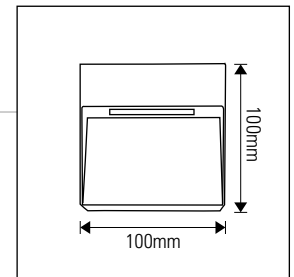

CATEGORY	Type : Surface Floor Washer / Foot Light
PRODUCT CONSTRUCTION	Housing : Aluminum Die Cast Finish : Dark Grey Protection : IP65
DIMENSION	Diameter : Ø100x100mm Height : 32mm
OPTICAL SYSTEM	Type : Glass Beam Direction : Down Tilt : No Beam Angle : Asymmetrical Swivel : No Efficiency : High Material : PC
CONTROL	Switching Non Dimmable
ELECTRICAL PARAMETER / CHARACTERISTIC	Driver Input Voltage : 100-240VAC 50/60Hz Constant Current Input Power : 9W Output Power : 8W THD : <12% Control Gear : Integrated
LED DETAIL	Light Source Type : SMD Light Source Make : Bridgelux Wattage : 8W Driving Current : 40V-175mA Color Temp : 3000K Color Round Index (CRI) : >80 Lumen : 600lm Efficacy : 85lm/W LED Life : 40,000 Hrs.
APPLICATIONS :	Showrooms Offices Reception Area Hotels Malls