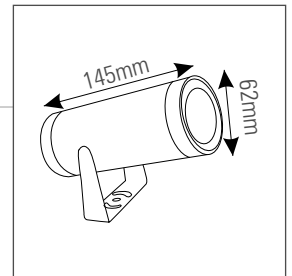

| | |
|---------------------------------------|---|
| CATEGORY | Type : Surface / Spike Mounted Outdoor Light |
| PRODUCT CONSTRUCTION | Housing : Aluminum Die Cast Finish : Dark Grey Protection : IP65 |
| DIMENSION | Diameter : Ø62mm Height : 145mm |
| OPTICAL SYSTEM | Type : Reflector Beam Direction : Up Tilt : Yes Beam Angle : 15° 25° 60° Swivel : No Efficiency : High Material : PC |
| CONTROL | Switching Non Dimmable |
| ELECTRICAL PARAMETER / CHARACTERISTIC | Driver Input Voltage : 100-240V AC 50/60Hz Input Power : 11W/14W Output Power : 10W/13W Power factor : 0.95 THD : <12% Control Gear : Integrated |
| LED DETAIL | Light Source Type : COB Light Source Make : Bridgelux Wattage : 10W/13W Color Temp : 3000K Color Round Index (CRI) : >80 Lumen : 10W-1100lm 13W - 1430lm Efficacy : 110lm/W LED Life : 40,000 Hrs. |
| APPLICATIONS : | Gardens Pathways Parks Sculptures Structures and Landscape lighting. |