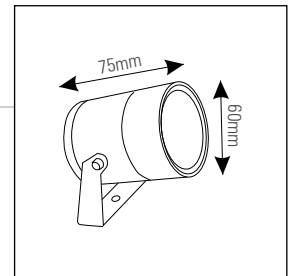

|                                       |  |
|---------------------------------------|--|
| CATEGORY                              | Type : Surface / Spike Mounted Light   |
| PRODUCT CONSTRUCTION                  | Housing : Aluminum Die Cast<br>Finish : Dark Grey<br>Protection : IP65   |
| DIMENSION                             | Diameter : 60mm   Height : 75mm  |
| OPTICAL SYSTEM                        | Type : Lens<br>Beam Direction : Up   Tilt : Yes<br>Beam Angle : 06°   25°<br>Swivel : No<br>Efficiency : Medium<br>Material : PMMA   |
| CONTROL                               | Switching<br>Non Dimmable  |
| ELECTRICAL PARAMETER / CHARACTERISTIC | Driver Input Voltage : 100-240V AC 50/60Hz<br>Input Power : 11W<br>Output Power : 10W<br>Power factor : 0.95<br>THD : <12%<br>Control Gear : Integrated  |
| LED DETAIL                            | Light Source Type : Hi-Power<br>Light Source Make : Cree<br>Wattage : 10W<br>Color Temp : 3000K<br>Color Round Index (CRI) : >80<br>Lumen : 950lm<br>Efficacy : 95lm/W<br>LED Life : 40,000 Hrs. |
| APPLICATIONS :                        | Pathways   Parks   Sculptures   Gardens   Structures and Landscape lighting  |