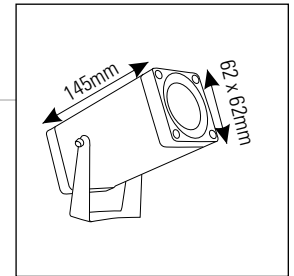

CATEGORY	Type : Outdoor Surface / Spike Light
PRODUCT CONSTRUCTION	Housing : Aluminum Die Cast Finish : Dark Grey Protection Rating : IP65
DIMENSION	Diameter : 62x62mm Height : 145mm
OPTICAL SYSTEM	Type : Reflector Beam Direction : Up Tilt : Yes Beam Angle : 15° 25° 60° Swivel : No Efficiency : High Material : PC
CONTROL	Switching Non Dimmable
ELECTRICAL PARAMETER / CHARACTERISTIC	Driver Input Voltage : 100-240V AC 50/60Hz Input Power : 11W /14W Output Power :10W /13W Power factor : 0.95 THD : <12% Control Gear : Integrated
LED DETAIL	Light Source Type : COB Light Source Make : Bridgelux Wattage : 10W /13W Color Temp : 3000K Color Round Index (CRI) : >80 Lumen : 1100lm@10W 1430lm@13W Efficacy : 110lm/W LED Life : 40,000 Hrs.
APPLICATIONS :	Parks Gardens Landscape Area Sculptures Pathways