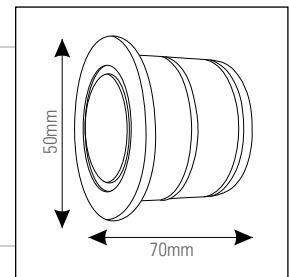

CATEGORY	Type : Floor Washer / Foot Light
PRODUCT CONSTRUCTION	Housing : Aluminum Die Cast Finish : White/Black/Grey Protection : IP65
DIMENSION	Diameter : Ø50mm Height : 70mm
OPTICAL SYSTEM	Type : Acrylic Beam Direction : Forward Tilt : No Beam Angle : Diffused Swivel : No Efficiency : High Material : PC
CONTROL	Switching Non Dimmable
ELECTRICAL PARAMETER / CHARACTERISTIC	Driver Input Voltage : 100-240V AC 50/60Hz Constant Current Input Power : 4W Output Power : 3W THD : <12% Control Gear : Remote Along With Fixture
LED DETAIL	Light Source Type : Hi- Power Light Source Make : Cree Wattage : 3W Color Temp : 3000K Color Round Index (CRI) : >80 Lumen : 255lm@3K Efficacy : 85lm/W LED Life : 40,000 Hrs.
APPLICATIONS :	Showrooms Offices Reception Area Hotels Malls