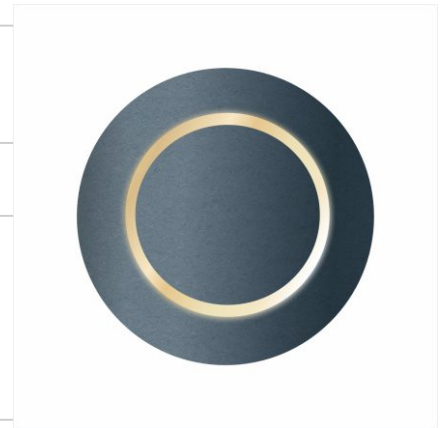

CATEGORY	Type : Floor Washer / Foot Light
PRODUCT CONSTRUCTION	Housing : Aluminum Die Cast Finish : White/Black/Grey Protection : IP65
DIMENSION	Diameter : Ø50mm Height : 70mm
OPTICAL SYSTEM	Type : Acrylic Beam Direction : Forward Tilt : No Beam Angle : Diffused Swivel : No Efficiency : High Material : PC
CONTROL	Switching Non Dimmable
ELECTRICAL PARAMETER / CHARACTERISTIC	Driver Input Voltage : 100-240V AC 50/60Hz Constant Current Input Power : 4W Output Power : 3W THD : <12% Control Gear : Remote Along With Fixture
LED DETAIL	Light Source Type : Hi- Power Light Source Make : Cree Wattage : 3W Color Temp : 3000K Color Round Index (CRI) : >80 Lumen : 255lm@3K Efficacy : 85lm/W LED Life : 40,000 Hrs.
APPLICATIONS :	Showrooms Offices Reception Area Hotels Malls