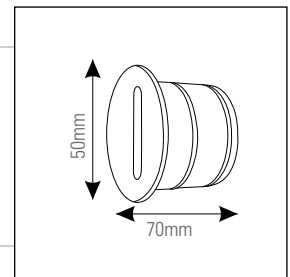

CATEGORY	Type : Floor Washer / Foot Light
PRODUCT CONSTRUCTION	Housing : Aluminum Die Cast Finish : White/Black/Grey Protection : IP65
DIMENSION	Diameter : Ø50mm Height : 70mm
OPTICAL SYSTEM	Type :Acrylic Beam Direction : Forward Tilt : No Beam Angle : Diffuse Swivel : No Efficiency : High Material : PC
CONTROL	Switching Non Dimmable
ELECTRICAL PARAMETER / CHARACTERISTIC	Driver Input Voltage : 100-240V AC 50/60Hz Constant Current Input Power : 4W Output Power : 3W THD : <12% Control Gear : Remote Along With Fixture
LED DETAIL	Light Source Type : Hi-Power LED Light Source Make : Cree Wattage : 3W Color Temp : 3000K Color Round Index (CRI) : >80 Lumen : 255lm Efficacy : 85lm/W LED Life : 40,000 Hrs.
APPLICATIONS :	Staircase,Patios,Walkways,Passages,Porches,Entrance & Exits for both Interior & Exterior applications.