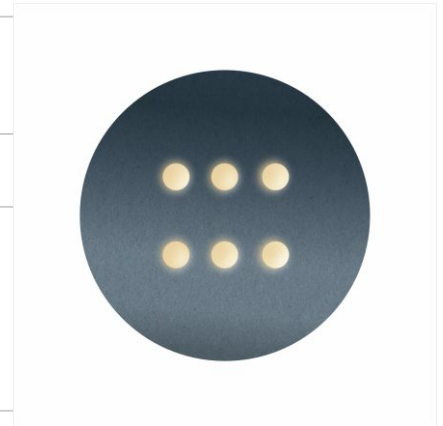

CATEGORY	Type : Floor Washer / Foot Light
PRODUCT CONSTRUCTION	Housing : Aluminum Die Cast Finish : White/Black/Grey Protection : IP65
DIMENSION	Diameter : Ø50mm   Height : 70mm
OPTICAL SYSTEM	Type :Acrylic Beam Direction : Forward   Tilt : No Beam Angle : Diffuse Swivel : No Efficiency : High Material : PC
CONTROL	Switching Non Dimmable
ELECTRICAL PARAMETER / CHARACTERISTIC	Driver Input Voltage : 100-240V AC 50/60Hz Constant Current Input Power : 4W Output Power : 3W THD : <12% Control Gear : Remote Along With Fixture
LED DETAIL	Light Source Type : Hi-Power LED Light Source Make : Cree Wattage : 3W Color Temp : 3000K Color Round Index (CRI) : >80 Lumen : 255lm Efficacy : 85lm/W LED Life : 40,000 Hrs.
APPLICATIONS :	Staircase,Patios,Walkways,Passages,Porches,Entrance & Exits for both Interior & Exterior applications.