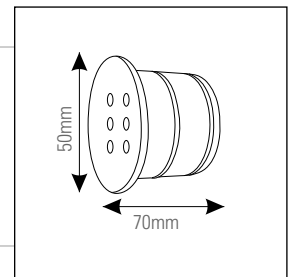

CATEGORY	Type : Floor Washer / Foot Light
PRODUCT CONSTRUCTION	Housing : Aluminum Die Cast Finish : White/Black/Grey Protection : IP65
DIMENSION	Diameter : Ø50mm   Height : 70mm
OPTICAL SYSTEM	Type :Acrylic Beam Direction : Forward   Tilt : No Beam Angle : Diffuse Swivel : No Efficiency : High Material : PC
CONTROL	Switching Non Dimmable
ELECTRICAL PARAMETER / CHARACTERISTIC	Driver Input Voltage : 100-240V AC 50/60Hz Constant Current Input Power : 4W Output Power : 3W THD : <12% Control Gear : Remote Along With Fixture
LED DETAIL	Light Source Type : Hi-Power LED Light Source Make : Cree Wattage : 3W Color Temp : 3000K Color Round Index (CRI) : >80 Lumen : 255lm Efficacy : 85lm/W LED Life : 40,000 Hrs.
APPLICATIONS :	Staircase,Patios,Walkways,Passages,Porches,Entrance & Exits for both Interior & Exterior applications.