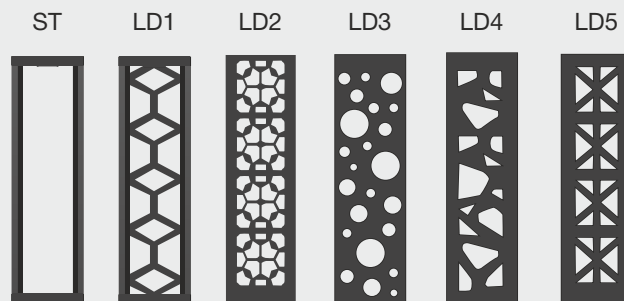

TECHNICAL DETAILS

Customized Design Available

Specification (bollard)		Specification (pole)		
LED	OSRAM	LED	OSRAM	OSRAM
POWER	15W/25W	POWER	25W/35W/50W	25W/35W/50W
CCT(K)	3000K/4000K/6000K	CCT(K)	3000K/4000K/6000K	3000K/4000K/6000K
CRI	≥80	CRI	≥80	≥80
BEAM ANGLE	DIFFUSED	BEAM ANGLE	DIFFUSED	DIFFUSED
LUMINAIRE BODY	GI	LUMINAIRE BODY	GI	GI
OPTICS	PMMA CLEAR OPTIC LENSES	OPTICS	PMMA CLEAR OPTIC LENSES	PMMA CLEAR OPTIC LENSES
HOUSING COLOR	BLACK/DARK GREY	HOUSING COLOR	BLACK/DARK GREY	BLACK/DARK GREY
INPUT	220-240V AC	INPUT	220-240V AC	220-240V AC
POWER FACTOR	>0.9	POWER FACTOR	>0.9	>0.9
IP	IP65	IP	IP65	IP65
CONTROL & DIMMING	ON-OFF	CONTROL & DIMMING	ON-OFF	ON-OFF
DIMENSION	150X150	DIMENSION	150X150	200X200
BOLLARD HEIGHT	1Mtr	POLE HEIGHT	3Mtr	3Mtr
WORKING TEMP	-20°C ~ 50°C	WORKING TEMP	-20°C ~ 50°C	-20°C ~ 50°C