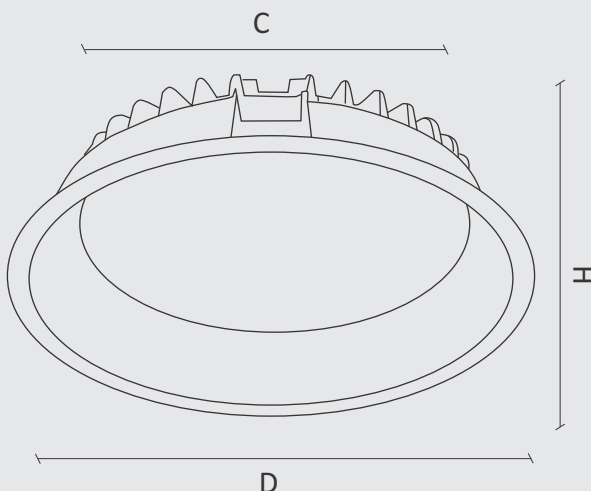

Applications

- Corporate Office
- Retail Cectors
- Commercial & Business Centres
- Hospitals & Airports
- Educational & Residential Premises

OSRAM EXTRA BRIGHT SMD LED

Specification

Model	NL 1194	NL 1195	NL 1196
Power (W)	10W/12W	15W/18W	21W/24W
Color Temperature (CCT)	3K, 4K, 6K, TW	3K, 4K, 6K, TW	3K, 4K, 6K, TW
LED Type	SMD	SMD	SMD
Housing	Aluminum Die cast	Aluminum Die cast	Aluminum Die cast
Finish	White	White	White
Color Rendering Index (CRI)	>80	>80	>80
Protection Rating (IP)	IP20	IP20	IP20
Dimming	0-10V/1-10V Analog/ Phase-cut/DALI/TWRF/TWBT		
Life Span (hours)	50,000 Hrs	50,000 Hrs	50,000 Hrs
Size	D : 119mm C : 113mm H : 50mm	D : 155mm C : 147mm H : 53mm	D : 175mm C : 167mm H : 56mm