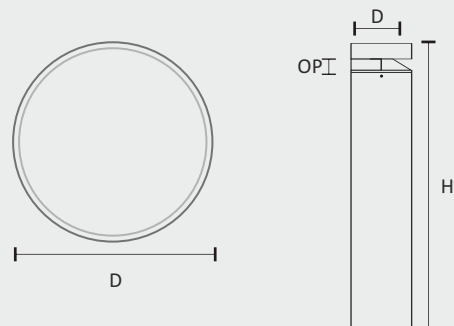

Specification

Model	NL 4346	NL 4347
Power (W)	25W	25W
Color Temperature (CCT)	3K/4K/TW	3K/4K/TW
Input Voltage	AC 220V-240V	AC 220V-240V
Optics	LED	LED
Beam Angle	360°	180°
Housing	Aluminum Die Cast	Aluminum Die Cast
Finish	Dark Grey	Dark Grey
Color Rendering Index (CRI)	>80	>80
Protection Rating (IP)	IP65	IP65
Dimming	Non-Dimmable	Non-Dimmable
Life Span (hours)	50,000 Hrs	50,000 Hrs
Size	D : 165mm H : 375mm/775mm/975mm OP: 75mm	D : 165mm H : 375mm/775mm/975mm OP: 75mm