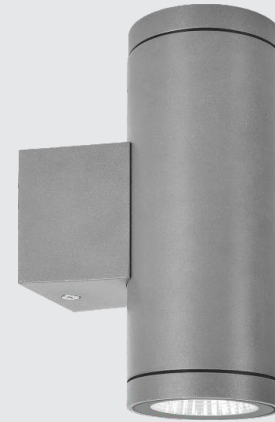

Kubic-Wall

Up-Down Light

Features

- Aluminium Die Cast body
- Hi-power SMD LED for extra wide angle.
- Non-corrosive SS fasteners and toughened glass.
- Toughened Glass
- Silicon gasket

Applications

- Residential: Garden and Yard Lighting
- Building Facade: Architectural Highlighting
- Passages: Walkways and Corridors
- Public Spaces
- Pathways Garden and Landscape Paths
- Sculptures and Structures: Artistic Lighting

NL 4033