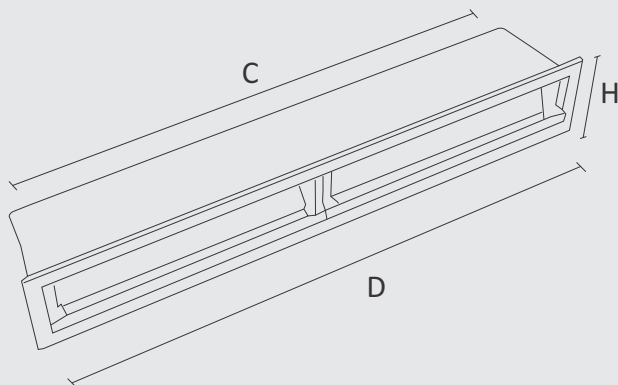

Specification

Model	NL 1417	NL 1418	NL 1419
Power (W)	10W/12W	17W	25W
Color Temperature (CCT)	3K, 4K, 6K, TW	3K, 4K, 6K, TW	3K, 4K, 6K, TW
LED Type	Hi-Power	Hi-Power	Hi-Power
Housing	Aluminum Die cast	Aluminum Die cast	Aluminum Die cast
Finish	White	White	White
Color Rendering Index (CRI)	>80	>80	>80
Protection Rating (IP)	IP20	IP20	IP20
Dimming	0-10V/1-10V Analog/ Phase-cut/DALI/TWRF/TWBT		
Life Span (hours)	50,000 Hrs	50,000 Hrs	50,000 Hrs
Size	D : 147x45mm C : 140x37mm H : 49mm	D : 280x45mm C : 273x37mm H : 49mm	D : 415x45mm C : 405x37mm H : 49mm