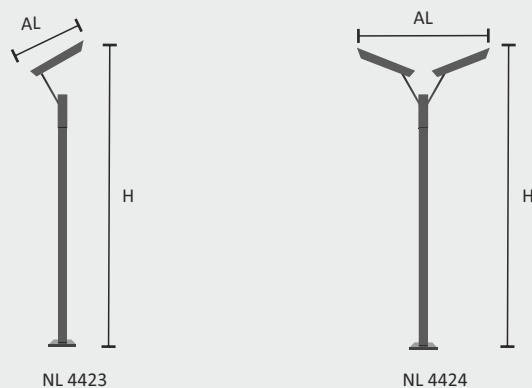

Specification

Model	NL 4423	NL 4424
Power (W)	30W/48W/60W	2x30W/2x48W/2x60W
Color Temperature (CCT)	3K/4K/6K	3K/4K/6K
Input Voltage	AC 220V-240V	AC 220V-240V
Optics	LED	LED
Beam Angle	Type II	Type II
Housing	GI	GI
Finish	Dark Grey	Dark Grey
Color Rendering Index (CRI)	>80	>80
Protection Rating (IP)	IP65	IP65
Dimming	Non-Dimmable	Non-Dimmable
Life Span (hours)	50,000 Hrs	50,000 Hrs
Size	AL : 750mm/H : 3/4/5/6Mtrs	AL : 1658mm/H : 3/4/5/6Mtrs