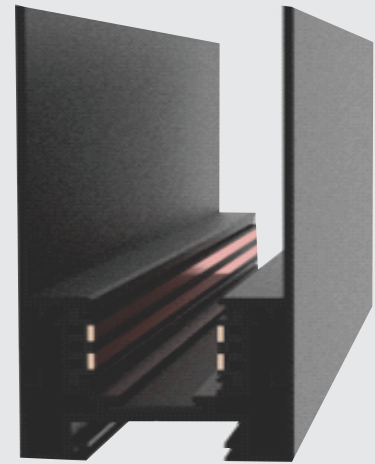

Cruiser - 35mm Magnetic + Lockable Lights

Features

- There are many solutions to turn on strong emotions, illuminating a space playing with light in a proper, rational way and at the same time, with imagination and creativity.

Aluminium extruded housing

Dot less diffuser

Wide range of wattage & CCT in 80 CRI like 3000K, 4000K, 6000K.

Special CCT available on request like, 2200K, 2700K, 3500K, 5000K.

High CRI available on request like 3000K and 4000K

Tunable white option available over RF or Bluetooth.

IOT - Product can be operated through handheld devices like smartphone, tablet, laptop or Desktop even from remote location over internet or Bluetooth intranet Network.