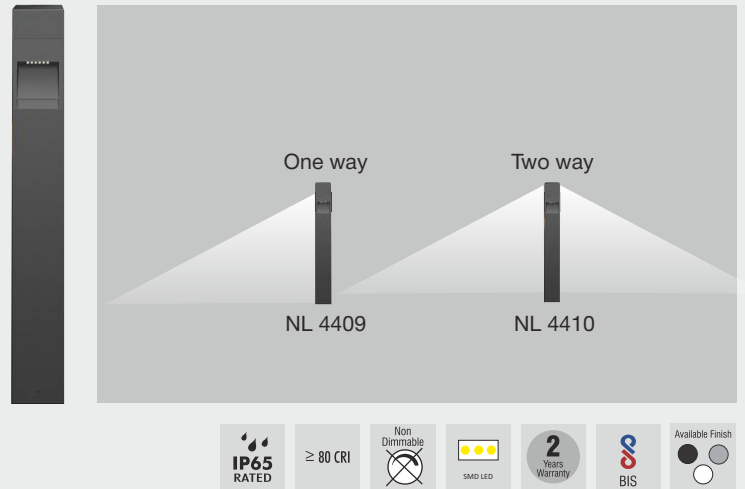

- Driveways
- Pathways
- Flowerbeds
- Entrances
- Squares & Gardens

Specification

Model	NL 4409	NL 4410
Power (W)	12W/15W	2x12W/15W
Color Temperature (CCT)	3K/4K/6K	3K/4K/6K
Input Voltage	AC 100V-240V	AC 100V-240V
Optics	LED	LED
Beam Angle	Asymmetrical	Asymmetrical
Housing	Aluminum Die Cast	Aluminum Die Cast
Finish	Dark Grey	Dark Grey
Color Rendering Index (CRI)	>80	>80
Protection Rating (IP)	IP65	IP65
Dimming	Non-Dimmable	Non-Dimmable
Life Span (hours)	40,000 Hrs	40,000 Hrs
Size	D : 100x100mm/H : 750mm	D : 100x100mm/H : 750mm