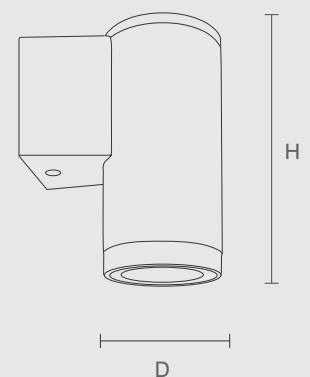

Outdoor Architectural Lighting

Kubic-Wall

Up-Down Light

The Aluminum Die-Cast Body Ensures a durable and robust construction. Hi-Power SMD LED: Provides an extra-wide illumination angle for broad and effective lighting coverage. Non-Corrosive SS Fasteners: Guarantees long-term reliability and resistance to rust and corrosion.