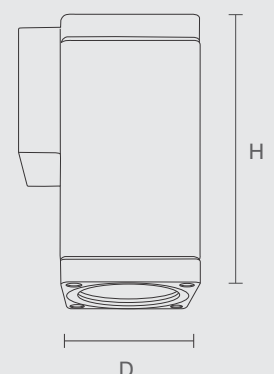

Specification

Model	NL 4124	NL 4035	NL 4045
Power (W)	6W	8W	15W
Color Temperature (CCT)	3000K	3000K	3000K
Input Voltage	AC 220V-240V	AC 220V-240V	AC 220V-240V
Optics	Lens	Reflector	Reflector
Beam Angle	6° / 25°	15° / 25° / 38° / 60°	20° / 30° / 40° / 60°
Housing	Aluminum Die Cast	Aluminum Die Cast	Aluminum Die Cast
Finish	Dark Grey	Dark Grey	Dark Grey
Color Rendering Index (CRI)	>80	>80	>80
Protection Rating (IP)	IP65	IP65	IP65
Dimming	Non-Dimmable	Non-Dimmable	Non-Dimmable
Life Span (hours)	50,000 Hrs	50,000 Hrs	50,000 Hrs
Size	D : 60x60mm/H : 100mm	D : 62x62mm/H : 140mm	D : 82x82mm/H : 175mm