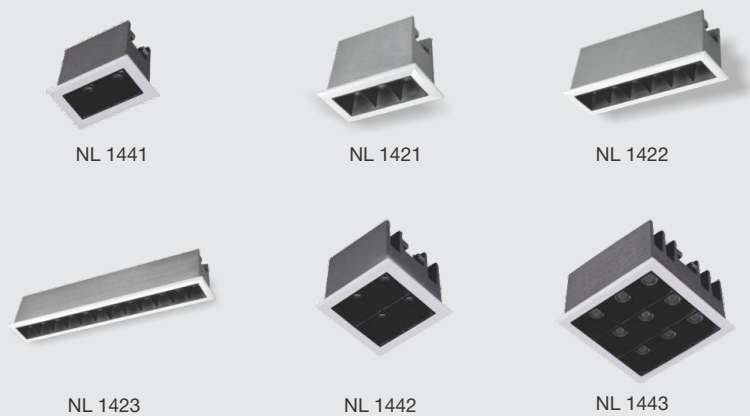

Indoor
Architectural
Lighting

Strike
Minima 32mm
Light System

Strike Minima 32mm Light System

Features

Strike Minima 32 mm is minimalistic but expresses the maximum of its functionality through a light beam that interprets the surfaces it illuminates, by giving them new and unexpected purposes.

- A miniature version of strike with 32mm width in 3 options - 3Led (6w-480 Lumen), 6 LED, 12 LED .

Applications

- Kitchens
- Living Room
- Bedrooms
- Gallery
- Pantries

Specification

Model	NL 1421	NL 1422	NL 1423	NL 1441	NL 1442	NL 1443
Power (W)	6W	12W	20W	4W	8W	15W
Color Temperature (CCT)	3K, 4K, 6K	3K, 4K, 6K	3K, 4K, 6K	3K, 4K, 6K	3K, 4K, 6K	3K, 4K, 6K
LED Type	High-Power	High-Power	High-Power	High-Power	High-Power	High-Power
Housing	Aluminum Die cast	Aluminum Die cast	Aluminum Die cast	Aluminum Die cast	Aluminum Die cast	Aluminum Die cast
Finish	White	White	White	White	White	White
Color Rendering Index (CRI)	>80	>80	>80	>80	>80	>80
Protection Rating (IP)	IP20	IP20	IP20	IP20	IP20	IP20
Dimming	0-10V/1-10V Analog/ Phase-cut/DALI/TWRF/TWBT					
Life Span (hours)	50,000 Hrs	50,000 Hrs	50,000 Hrs	50,000 Hrs	50,000 Hrs	50,000 Hrs
Size	D : 62x32mm C : 57x28mm H : 40mm	D : 108x32mm C : 104x28mm H : 40mm	D : 204x32mm C : 200x28mm H : 40mm	D : 52x32mm C : 46x26mm H : 40mm	D : 52x52mm C : 46x46mm H : 40mm	D : 71x71mm C : 65x65mm H : 40mm

Indoor
Architectural
Lighting

Strike
Maxima 54mm
Light System

Strike Maxima 54 mm Light System

Features

Light and shades, dream and world. When light overcomes shadow, space opens to new perspectives and the construction of welcoming environments begins.