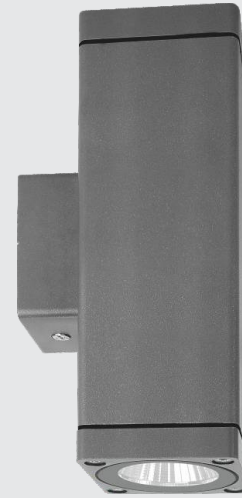

Kubic-Wall

Up-Down Light

Features

- Aluminium Die Cast body
- Hi-power SMD LED for extra wide angle.
- Non-corrosive SS fasteners and toughened glass.
- Toughened Glass
- Silicon gasket

Applications

- Residential: Garden and Yard Lighting
- Building Facade: Architectural Highlighting
- Passages: Walkways and Corridors
- Public Spaces
- Pathways Garden and Landscape Paths
- Sculptures and Structures: Artistic Lighting