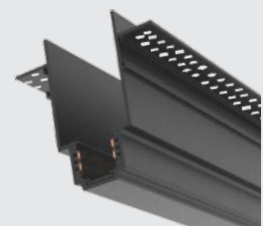

NL ML35-R1 100
NL ML35-R1 200
NL ML35-R1 300