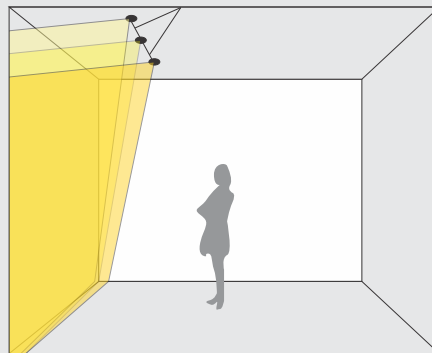

Applications

- Home
- Malls
- Showrooms
- Offices
- Reception Area
- Hotels

True Wall Washable

Specification

Model	NL 1549
Power (W)	12W
Color Temperature (CCT)	3K/4K/6K
Input Voltage	AC 220V-240V
Optics	Reflector
Housing	Aluminum Die Cast
Finish	White
Color Rendering Index (CRI)	>80
Protection Rating (IP)	IP20
Dimming	Non-Dimmable
Beam Angle	Wall Washer
Life Span (hours)	50,000 Hrs
Size	D : 85mm H : 80mm C : 75mm