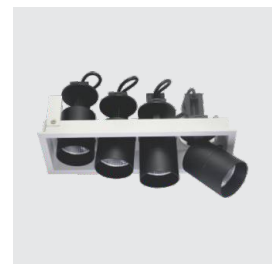

Strike Verso