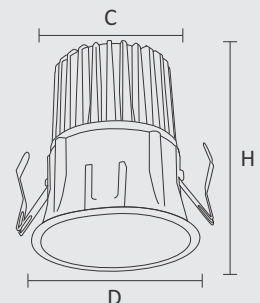

Applications

- Kitchens
- Living Room
- Bedrooms
- Gallery
- Pantries

Specification

Model	NL 0132DT	NL 0133DT	NL 0134DT	NL 0135DT	NL 0136DT
Power (W)	3W/5W	9W	11W	11W/13W/15W	13W/15W/18W/20W
Color Temperature (CCT)	3K, 4K, 6K	3K, 4K, 6K, TW	3K, 4K, 6K, TW	3K, 4K, 6K, TW	3K, 4K, 6K, TW
LED Type	COB	COB	COB	COB	COB
Housing	Aluminium Die cast	Aluminium Die cast	Aluminium Die cast	Aluminium Die cast	Aluminium Die cast
Finish	White	White	White	White	White
Color Rendering Index (CRI)	>80	>80	>80	>80	>80
Protection Rating (IP)	IP20	IP20	IP20	IP20	IP20
Dimming	0-10V/1-10V Analog/ Phase-cut/DALI/TWRF/TWBT				
Life Span (hours)	50,000 Hrs	50,000 Hrs	50,000 Hrs	50,000 Hrs	50,000 Hrs
Size	D : 35mm C : 28mm H : 62mm	D : 60mm C : 52mm H : 84mm	D : 75mm C : 69mm H : 90mm	D : 78mm C : 72mm H : 86mm	D : 92mm C : 83mm H : 108mm