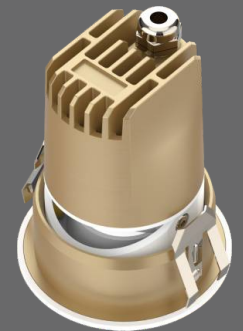

Indoor Architectural Lighting

45°
Shielding Angle

30° adjustable angle

The embedded parts
are adjustable in height

Safe Ceiling attachment

Nube Deep Recessed Adjustable Anti-glare Chrome

Nube

Deep Recessed Adjustable