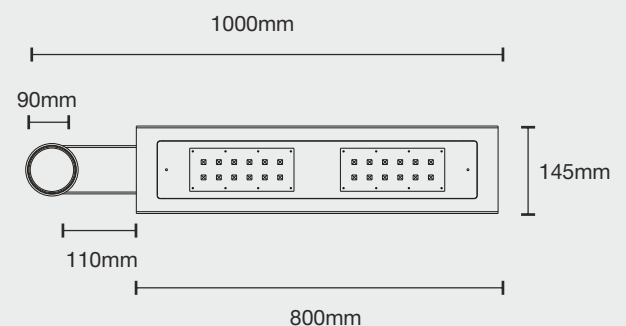

Specification

MODEL	NL 4422 - A	NL 4422 - B
LED	OSRAM	OSRAM
POWER	2x30W/2x45W/2x60W	2x30W/2x45W/2x60W
CCT(K)	3000K/4000K/6000K	3000K/4000K/6000K
CRI	≥80	≥80
BEAM ANGLE	T1/T2/T3/T4	T1/T2/T3/T4
LUMINAIRE BODY	GI	GI
OPTICS	PMMA CLEAR OPTIC LENSES	PMMA CLEAR OPTIC LENSES
HOUSING COLOR	BLACK/DARK GREY	BLACK/DARK GREY
INPUT	220-240V AC	220-240V AC
POWER FACTOR	>0.9	>0.9
IP	IP65	IP65
CONTROL & DIMMING	ON-OFF	ON-OFF
HEAD DIMENSION	1000X145	1000X145
POLE HEIGHT	3M/4M/5M/6M	3M/4M/5M/6M
WORKING TEMP	-20°C ~ 50°C	-20°C ~ 50°C