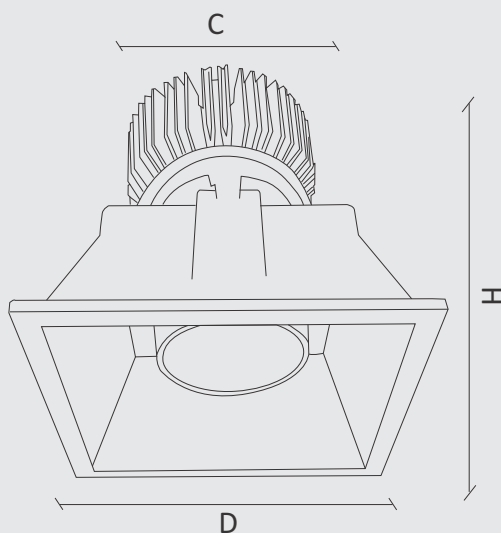

Specification

Model	NL 1107	NL 1445	NL 1445A	NL 1446	NL 1446A
Power (W)	3W	13W	13W	13W	13W
Color Temperature (CCT)	3K	3K, 4K, 6K/TW	3K, 4K, 6K/TW	3K, 4K, 6K, TW	3K, 4K, 6K, TW
LED Type	Hi-Power	COB	COB	COB	COB
Housing	Aluminum Die cast	Aluminum Die cast	Aluminum Die cast	Aluminum Die cast	Aluminum Die cast
Finish	White	White	White	White	White
Color Rendering Index (CRI)	>80	>80	>80	>80	>80
Protection Rating (IP)	IP20	IP20	IP20	IP20	IP20
Dimming	0-10V/1-10V Analog/ Phase-cut/DALI/TWRF/TWBT				
Life Span (hours)	50,000 Hrs	50,000 Hrs	50,000 Hrs	50,000 Hrs	50,000 Hrs
Size	D : 65mm C : 55mm H : 35mm	D : 93x93mm C : 87x87mm H : 125mm	D : 93x93mm C : 87x87mm H : 125mm	D : 90mm C : 83mm H : 125mm	D : 90mm C : 83mm H : 125mm