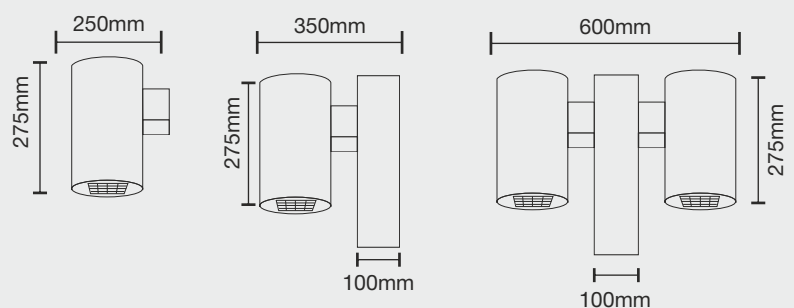

Specification

MODEL	NL 4431	NL 4432	NL 4433
LED	Osram	Osram	Osram
POWER	30W/45W	30W/45W	2x30W/45W
CCT(K)	3000K/4000K/6000K	3000K/4000K/6000K	3000K/4000K/6000K
CRI	≥80	≥80	≥80
BEAM ANGLE	T1/T2/T3/T4	T1/T2/T3/T4	T1/T2/T3/T4
LUMINAIRE BODY	GI Pole	GI Pole	GI Pole
OPTICS	PMMA CLEAR OPTIC LENSES	PMMA CLEAR OPTIC LENSES	PMMA CLEAR OPTIC LENSES
HOUSING COLOR	BLACK / DARK GREY	BLACK / DARK GREY	BLACK / DARK GREY
INPUT	220-240V AC	220-240V AC	220-240V AC
POWER FACTOR	>0.9	>0.9	>0.9
IP	IP65	IP65	IP65
CONTROL & DIMMING	On-Off	On-Off	On-Off
HEAD DIMENSION	265x275MM	365x275MM	630x275MM
POLE HEIGHT	3M/4M/5M/6M	3M/4M/5M/6M	3M/4M/5M/6M
WORKING TEMP	-20°C ~ 50°C	-20°C ~ 50°C	-20°C ~ 50°C