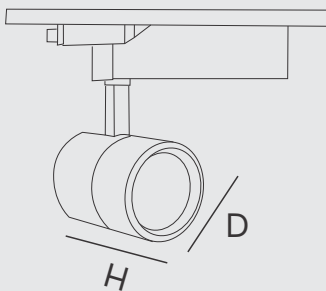

Specification

	NL 1347-S2	NL 1347-S3
Model	NL 1347-S2	NL 1347-S3
Power (W)	15W/18W	32W
Color Temperature (CCT)	3K, 4K, 6K	3K, 4K, 6K
LED Type	COB	COB
Housing	Aluminum Die cast	Aluminum Die cast
Finish	White	White
Color Rendering Index (CRI)	>80	>80
Protection Rating (IP)	IP20	IP20
Dimming	0-10V/1-10V Analog/ Phase-cut/DALI/TWRF/TWBT	
Life Span (hours)	50,000 Hrs	50,000 Hrs
Size	D : 65mm H : 166mm	D : 82mm H : 180mm