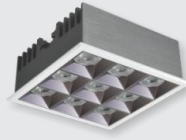

Specification

Model	NL 1427	NL 1428	NL 1429	NL 1430	NL 1431
Power (W)	35W	15W	35W	15W	35W
Color Temperature (CCT)	3K, 4K	3K, 4K	3K, 4K	3K, 4K	3K, 4K
LED Type	Hi-Power	Hi-Power	Hi-Power	Hi-Power	Hi-Power
Housing	Aluminum Die cast	Aluminum Die cast	Aluminum Die cast	Aluminum Die cast	Aluminum Die cast
Finish	White	White	White	White	White
Color Rendering Index (CRI)	>80	>80	>80	>80	>80
Protection Rating (IP)	IP20	IP20	IP20	IP20	IP20
Dimming	0-10V/1-10V Analog/ Phase-cut/DALI/TWRF/TWBT				
Life Span (hours)	50,000 Hrs	50,000 Hrs	50,000 Hrs	50,000 Hrs	50,000 Hrs
Size	D : 396x54mm C : 390x49mm H : 52mm	D : 92x92mm C : 87x87mm H : 52mm	D : 130x130mm C : 125x125mm H : 52mm	D : 82x82mm H : 80mm	D : 120x120mm H : 90mm

NL 1429