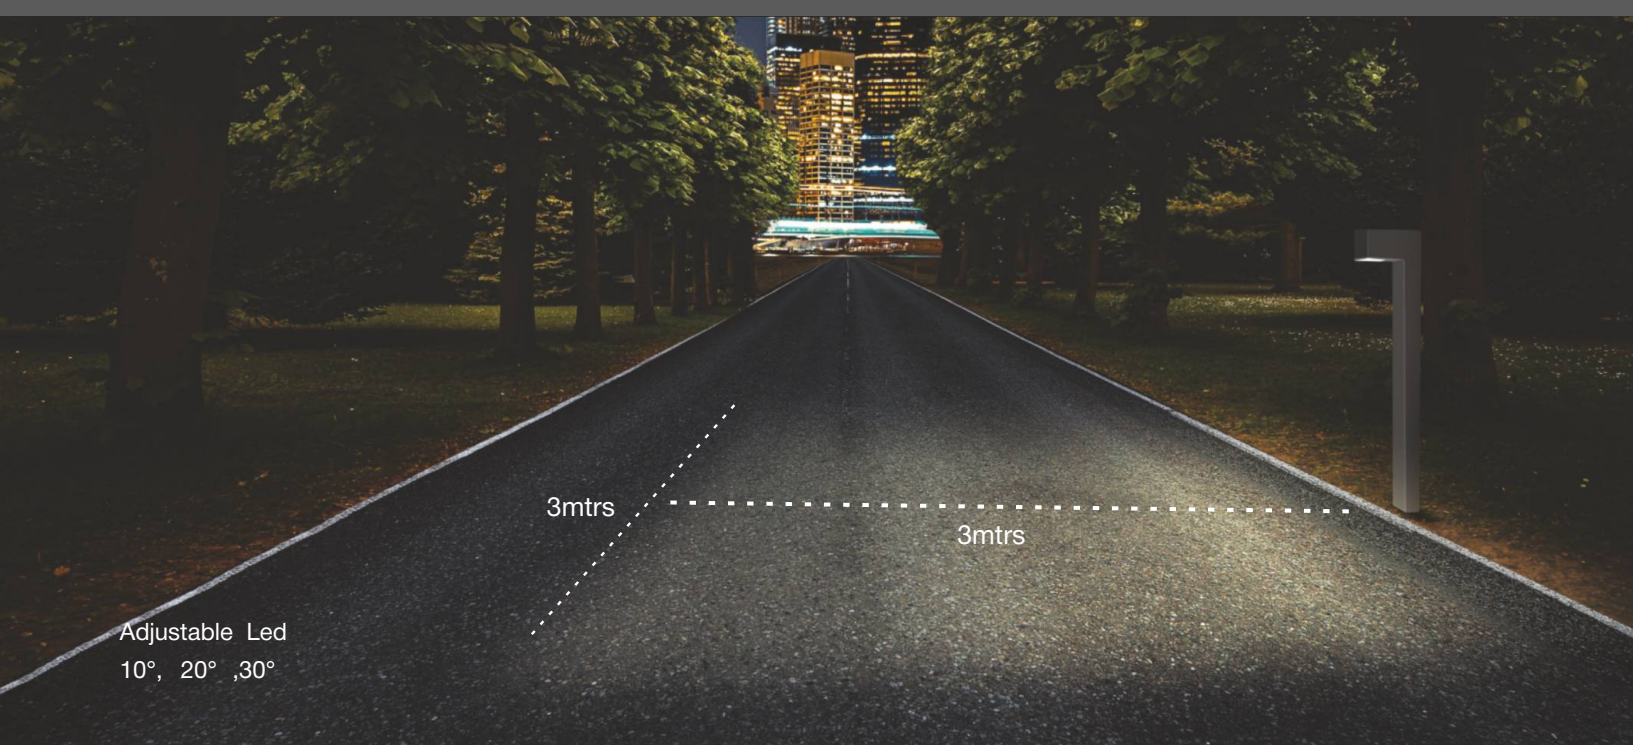

Adjustable Led
10° , 20° ,30°