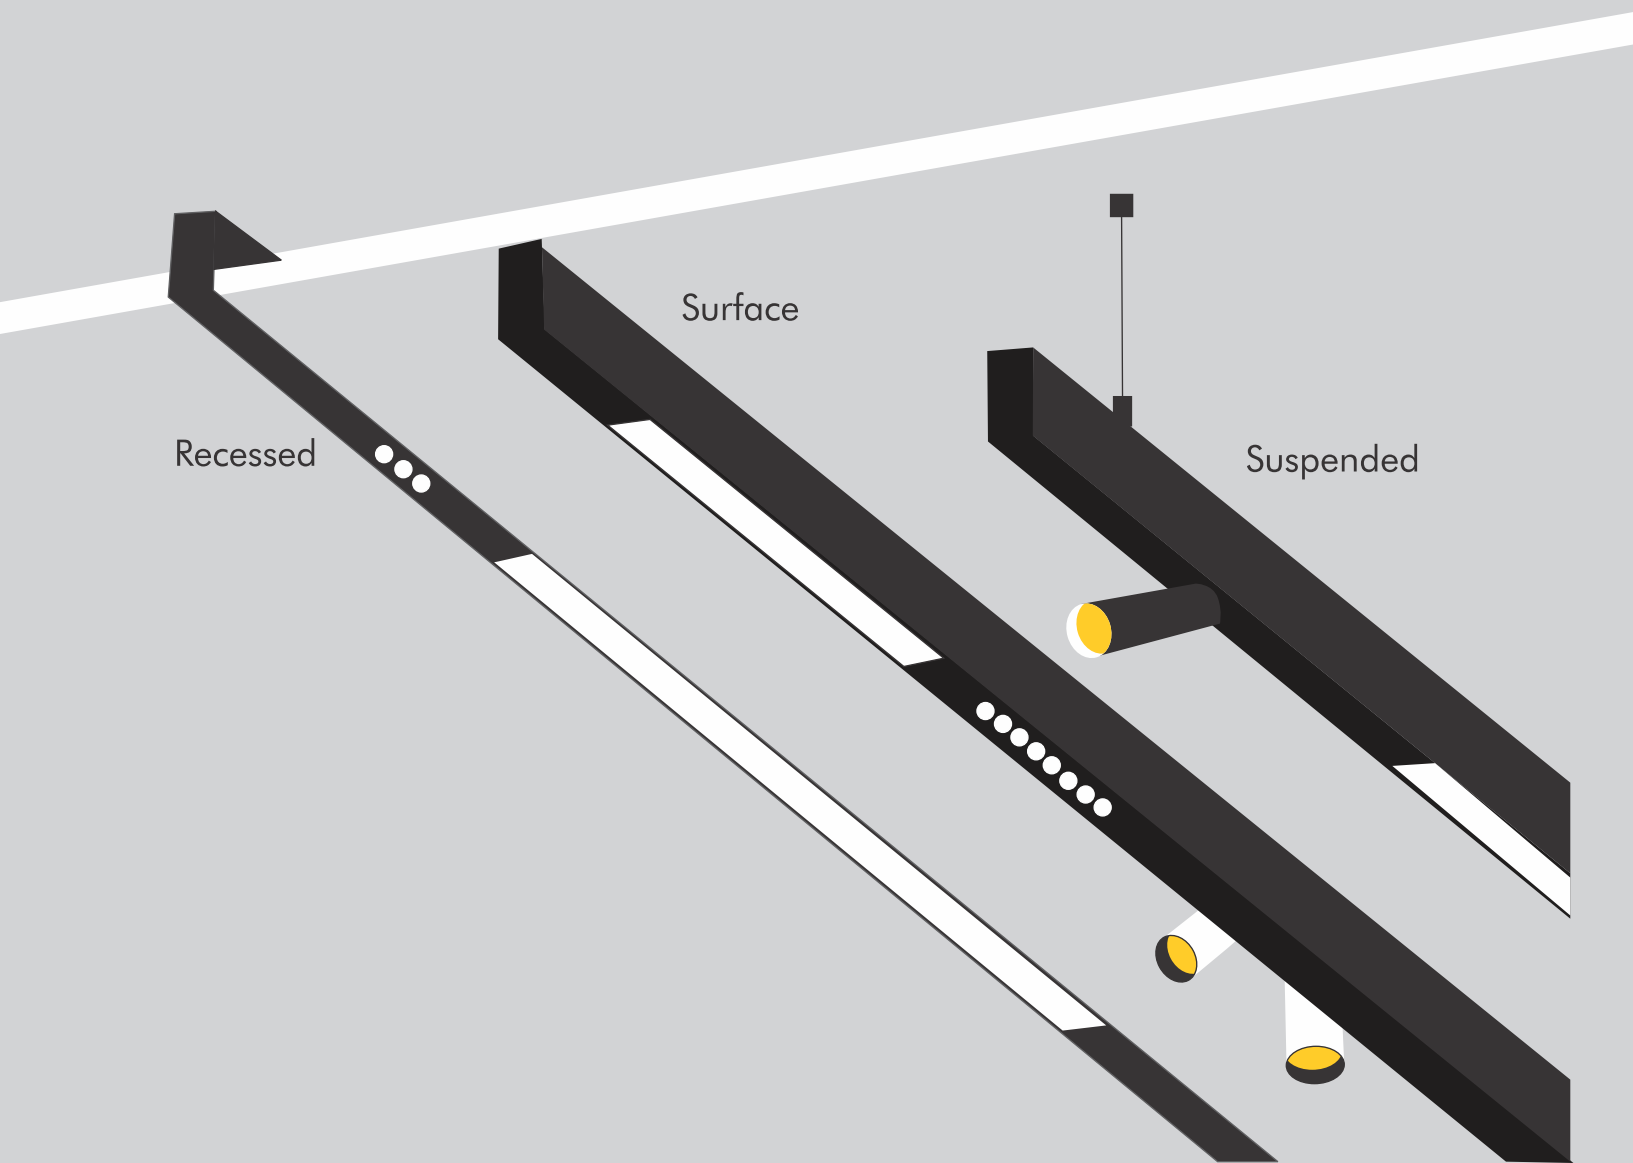

Indoor Architectural Lighting

Cruiser - 20mm/35mm
Magnetic + Lockable
Lights