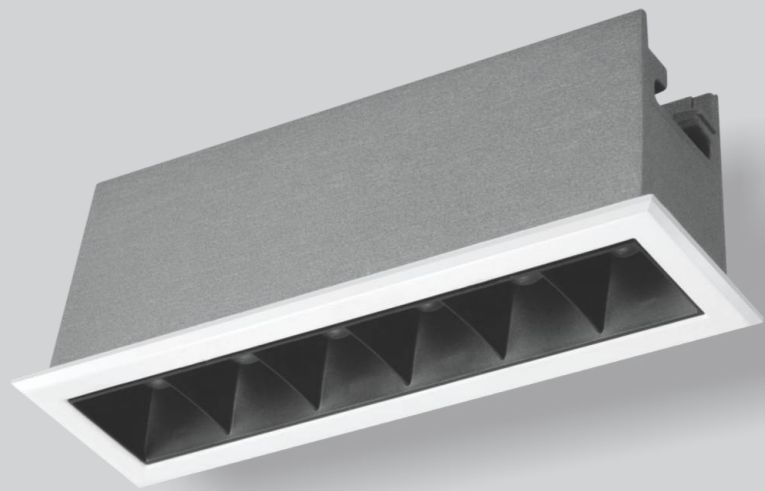

Indoor
Architectural
Lighting

Cirrus
Deep Recessed
Grey Steel Finish

Cirrus Deep Recessed Grey Steel Finish

Features

- Our Recessed LED ceiling light range offers a sleek and modern solution for various indoor lighting applications.
- The die-cast aluminum housing ensures efficient heat dissipation.
- Delivering exceptional brightness, these lights provide ample illumination.
- Designed to be energy-efficient, consuming less power while delivering high-quality illumination.
- Tunable white option available over RF or Bluetooth.

Glowman

Anti-glare Light

Features

- The main body features a radiant surface made of die-cast aluminum, ensuring durability and effective heat dissipation.
- Available in a range from 3000K to 6000K, allowing for customizable lighting that adapts to different moods and activities.
- The fixture is designed for tool-free installation, making it user-friendly and efficient.
- This innovative design is integrated into a sleek black antiglare screen, which effectively minimizes glare and enhances visual comfort.

Indoor
Architectural
Lighting

Strike
Minima 32mm
Light System

Strike Minima 32mm Light System

Features

Strike Minima 32 mm is minimalistic but expresses the maximum of its functionality through a light beam that interprets the surfaces it illuminates, by giving them new and unexpected purposes.