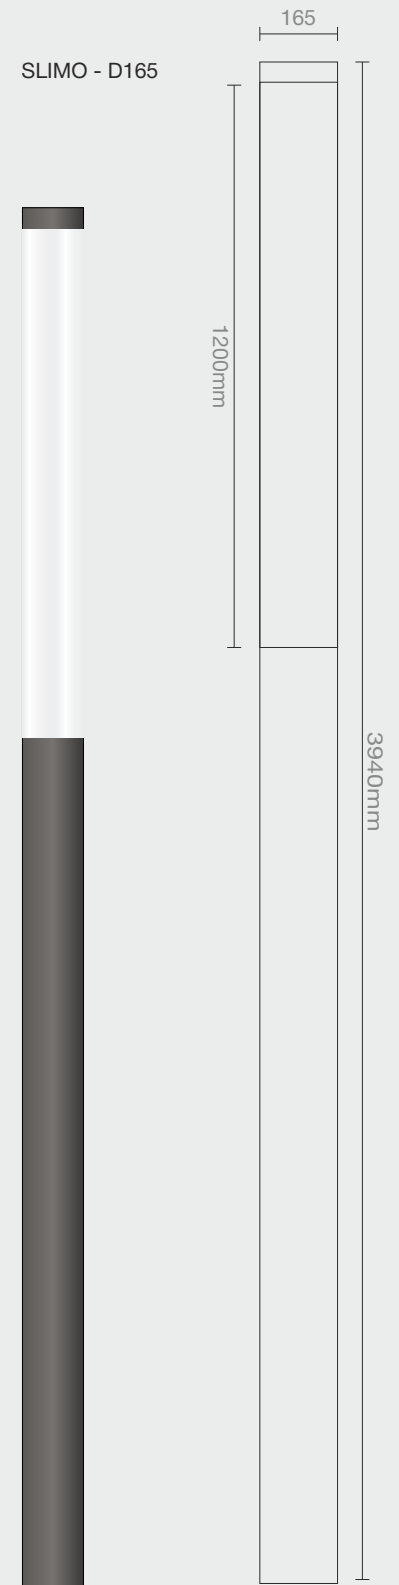

Slimo

Pole Lights

Features

- Aluminium Housing with Integrated MS Hot-Dip Galvanized Pipe.
- Hi-Power OSRAM LED
- Non-Corrosive SS Fasteners
- UV-Stabilized Polycarbonate Diffuser
- Silicon Gasket
- GI Mounting Plate with 360° Alignment
- Pre-Wired and Ready for Operation
- IP65 Rated with Pre-Wired Cable Gland

Applications

- SLIMO Pole Lights
- Driveways
- Pathways
- Building Surrounds
- Entrances
- Squares
- Gardens

Specification

Model	NL 4345-CS H 3230	NL 4345-CS H 4230
Power (W)	90W	90W
Color Temperature (CCT)	3K/4K/6K	3K/4K/6K
Input Voltage	AC 220V-240V	AC 220V-240V
Optics	LED	LED
Beam Angle	Symmetrical	Symmetrical
Housing	Aluminum Die Cast	Aluminum Die Cast
Finish	Dark Grey	Dark Grey
Color Rendering Index (CRI)	>80	>80
Protection Rating (IP)	IP65	IP65
Dimming	Non-Dimmable	Non-Dimmable
Life Span (hours)	50,000 Hrs	50,000 Hrs
Size	D : 165mm H : 3230mm OP: 1200mm	D : 165mm H : 4230mm OP: 1200mm