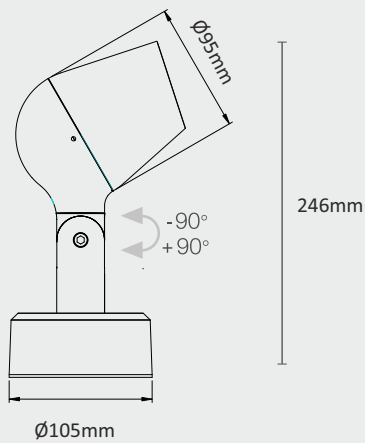

Projector

NEO-N 65

65MM - 3/6W
510 lm
3K/4K/6K

NEO-N 95

95mm - 8/20W
2000 lm
3K/4K/6K

NEO-N 140

140mm - 20/60W
4000 lm
3K/4K/6K