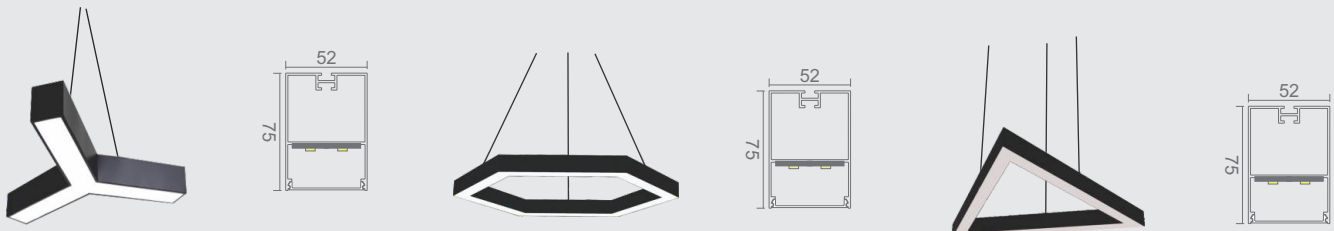

Indoor
Architectural
Lighting

Aspirio-
Y/Hexa/Triangle

Aspirio

Y/Hexa/Triangle

Features

- Aluminium extruded housing.
- Diffuse dot less light through surface.
- Wide range of wattage & CCT in 80 CRI like 3000K, 4000K, 6000K.
- Special CCT available on request like, 2200'K , 2700'K 3500K, 5000K,
- High CRI available on request lie 3000K & 4000K.
- Tuneable white option available over RF or Bluetooth.
- IOT – Product can be operated through handheld devices like Smart phone, Tablet, Laptop or Desktop even from remote location over internet or Bluetooth intranet network.

Applications

- Hall
- Bedroom
- Kitchen
- Landscape lighting
- Sculptures

Specification

Model	NL 5078Y	NL 5078H	NL 5078T
Power (W)	27W/54W	54W/108W	27W/54W
Color Temperature (CCT)	3K, 4K, 6W, TW	3K, 4K, 6W, TW	3K, 4K, 6W, TW
Operating Current	24V DC	24V DC	24V DC
Housing	Aluminum Extrusion		
Finish	White/Black	White/Black	White/Black
Color Rendering Index (CRI)	>80	>80	>80
Protection Rating (IP)	IP20	IP20	IP20
Dimming	0-10V/1-10V Analog/ Phase-cut/DALI/TWRF/TWBT		
Life Span (hours)	50,000 Hrs	50,000 Hrs	50,000 Hrs
Size	L : 585mm BxH : 52x75mm	L : 480/776mm BxH : 52x75mm	L : 480/776mm BxH : 52x75mm