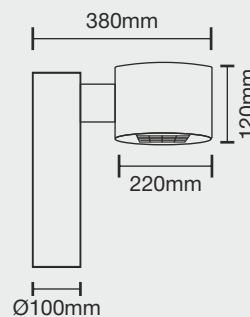

Specification

MODEL	NL 4437	NL 4438
LED	Osram	Osram
POWER	30W/45W	2x30W/45W
CCT(K)	3000K/4000K/6000K	3000K/4000K/6000K
CRI	≥80	≥80
BEAM ANGLE	T1/T2/T3/T4	T1/T2/T3/T4
LUMINAIRE BODY	GI	GI
OPTICS	PMMA CLEAR OPTIC LENSES	PMMA CLEAR OPTIC LENSES
HOUSING COLOR	BLACK/DARK GREY	BLACK/DARK GREY
INPUT	220-240V AC	220-240V AC
POWER FACTOR	>0.9	>0.9
IP RATING	IP65	IP65
CONTROL & DIMMING	On-Off	On-Off
HEAD DIMENSION	380x120MM	660x120MM
POLE HEIGHT	3M/4M/5M/6M	3M/4M/5M/6M
WORKING TEMP	-20°C ~ 50°C	-20°C ~ 50°C