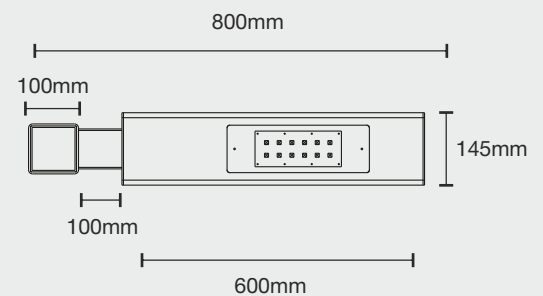

Squaro

Pole Light

Features

- GI made Housing.
- Hi-power SMD LED
- Pre-Wired Cable Gland with IP67 Rating
- Silicon gasket.

Applications

- Street Lighting
- Roadways
- Expressways
- Private driveways
- Residential Area Lighting
- Courtyards
- Public area lighting like parks & Squares.

Specification

MODEL	NL 4421 - A	NL 4421 - B
LED	OSRAM	OSRAM
POWER	30W/45W/60W	30W/45W/60W
CCT(K)	3000K/4000K/6000K	3000K/4000K/6000K
CRI	≥80	≥80
BEAM ANGLE	T1/T2/T3/T4	T1/T2/T3/T4
LUMINAIRE BODY	GI	GI
OPTICS	PMMA CLEAR OPTIC LENSES	PMMA CLEAR OPTIC LENSES
HOUSING COLOR	BLACK/DARK GREY	BLACK/DARK GREY
INPUT	220-240V AC	220-240V AC
POWER FACTOR	>0.9	>0.9
IP	IP65	IP65
CONTROL & DIMMING	ON-OFF	ON-OFF
HEAD DIMENSION	800X145	800X145
POLE HEIGHT	3M/4M/5M/6M	3M/4M/5M/6M
WORKING TEMP	-20°C ~ 50°C	-20°C ~ 50°C