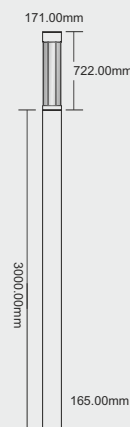

Specification

Model	NL 4350	NL 4351
LED	Osram/Bridgelux/Equivalent	Osram/Bridgelux/Equivalent
Power (W)	30W/45W/60W	30W/45W/60W
Color Temperature (CCT)	3000K/4000K/6000K	3000K/4000K/6000K
Color Rendering Index (CRI)	≥80	≥80
Housing	Aluminium & GI Pole	Aluminium & GI Pole
Optics	Clear Diffuser	Clear Diffuser
Beam Angle	Symmetrical	Symmetrical
Finish	Dark Grey	Dark Grey
Input Voltage	220-240V AC	220-240V AC
Power Factor (PF)	>0.9	>0.9
Protection Rating (IP)	IP65	IP65
Dimming	Non-Dimmable	Non-Dimmable
Head Dimension	Ø171x722MM	Ø171x818MM
Total Height	2M/3M/4M	2M/3M/4M