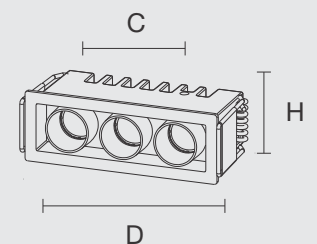

Specification

Model	NL 1571	NL 1572
Power (W)	7W	12W
Color Temperature (CCT)	3K/4K/6K	3K/4K/6K/TW
Input Voltage	AC 220V-240V	AC 220V-240V
Optics	Reflector	Reflector
Housing	Aluminum Die Cast	Aluminum Die Cast
Finish	White	White
Color Rendering Index (CRI)	>80	>80
Protection Rating (IP)	IP20	IP20
Dimming	Non-Dimmable	Non-Dimmable
Beam Angle	36°	36°
Life Span (hours)	50,000 Hrs	50,000 Hrs
Size	D : 78mmx28mm H : 38mm C : 74mmx24mm	D : 128mmx28mm H : 38mm C : 116mmx24mm