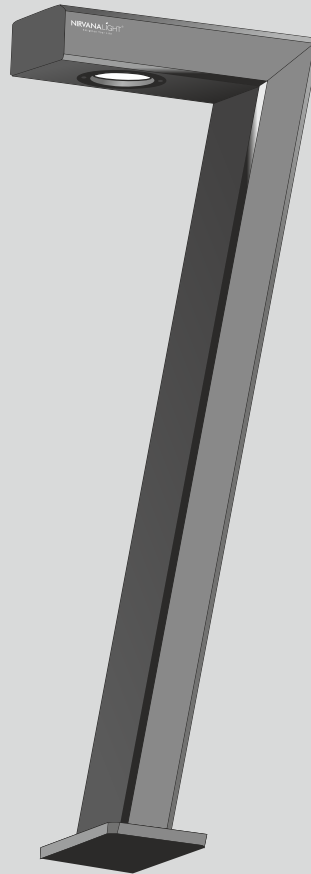

Outdoor Architectural Lighting

Trend

Bollard Light

The Trend bollard LED luminaires are designed to offer effective, glare-free illumination for a variety of outdoor environments. With robust construction and specialized features, these luminaires enhance both functionality and aesthetics in garden, pathway, and public area lighting.