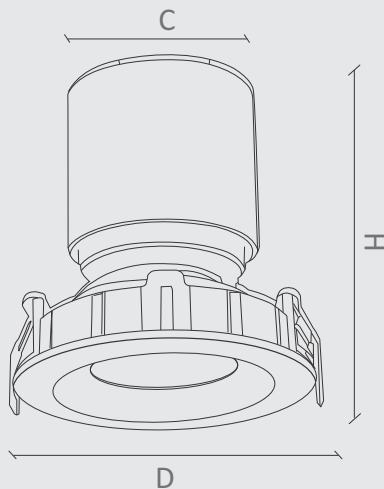

Applications

- Kitchens
- Living Room
- Bedrooms
- Gallery
- Pantries

Specification

Model	NL 1028	NL 1029	NL 1181	NL 1182	NL 1183
Power (W)	8W	11W	8W	12W	20W
Color Temperature (CCT)	3K, 4K, 6K, TW	3K, 4K, 6K, TW	3K, 4K, 6K, TW	3K, 4K, 6K, TW	3K, 4K, 6K, TW
LED Type	COB	COB	COB	COB	COB
Housing	Aluminum Die cast	Aluminum Die cast	Aluminum Die cast	Aluminum Die cast	Aluminum Die cast
Finish	White	White	White	White	White
Color Rendering Index (CRI)	>80	>80	>80	>80	>80
Protection Rating (IP)	IP20	IP20	IP20	IP20	IP20
Dimming	0-10V/1-10V Analog/ Phase-cut/DALI/TWRF/TWBT				
Life Span (hours)	50,000 Hrs	50,000 Hrs	50,000 Hrs	50,000 Hrs	50,000 Hrs
Size	D : 50mm C : 44mm H : 60mm	D : 67mm C : 59mm H : 72mm	D : 84mm C : 74mm H : 77mm	D : 108mm C : 86mm H : 95mm	D : 115mm C : 105mm H : 130mm