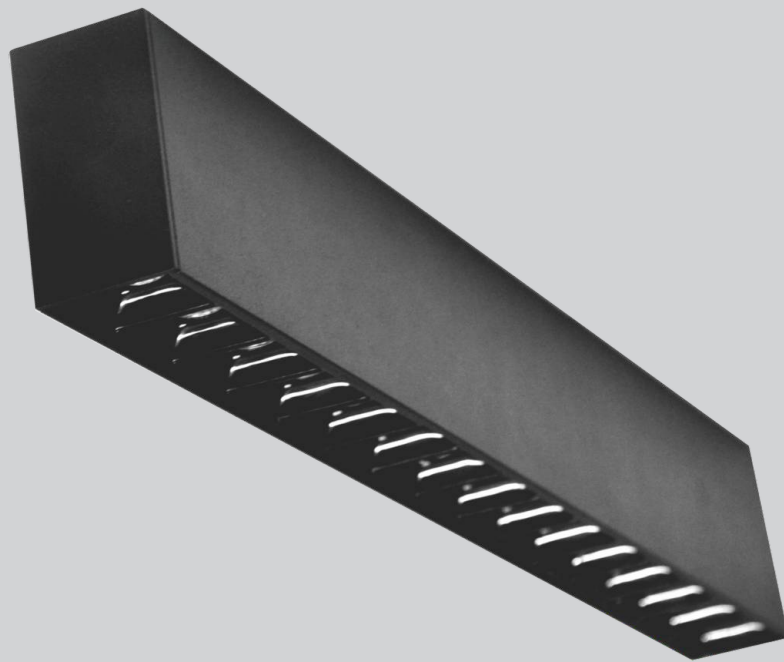

Indoor
Architectural
Lighting

Combo-35mm
Surface & Suspended
Light System