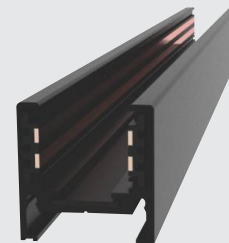

NL ML20-S-Mini 100
NL ML20-S-Mini 200