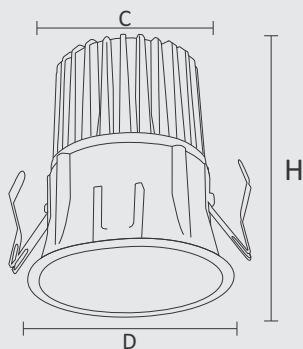

Specification

Model	NL 0132	NL 0133	NL 0134	NL 0135	NL 0136
Power (W)	3W/5W	9W	11W	11W/13W/15W	13W/15W/18W/20W
Color Temperature (CCT)	3K, 4K, 6K	3K, 4K, 6K, TW	3K, 4K, 6K, TW	3K, 4K, 6K, TW	3K, 4K, 6K, TW
LED Type	COB	COB	COB	COB	COB
Housing	Aluminum Die cast	Aluminum Die cast	Aluminum Die cast	Aluminum Die cast	Aluminum Die cast
Finish	White	White	White	White	White
Color Rendering Index (CRI)	>80	>80	>80	>80	>80
Protection Rating (IP)	IP20	IP20	IP20	IP20	IP20
Dimming	0-10V/1-10V Analog/ Phase-cut/DALI/TWRF/TWBT				
Life Span (hours)	50,000 Hrs	50,000 Hrs	50,000 Hrs	50,000 Hrs	50,000 Hrs
Size	D : 35mm C : 28mm H : 62mm	D : 60mm C : 52mm H : 84mm	D : 75mm C : 69mm H : 90mm	D : 78mm C : 72mm H : 86mm	D : 92mm C : 83mm H : 108mm