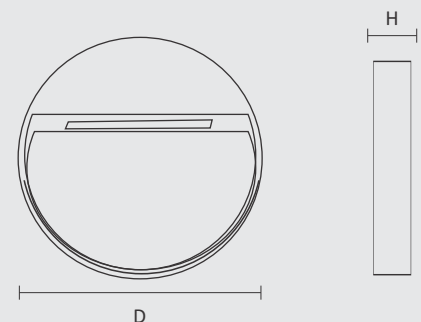

Applications

- Exterior Landscape: Garden and Yard Lighting
- Pathways and Corridors: Walkway Lighting
- Ramps and Parking Lots: Safety Lighting

NL 4203

NL 4204

NL 4205

NL 4206

Specification

Model	NL 4203	NL 4204	NL 4205	NL 4206
Power (W)	8W	8W	8W	8W
Color Temperature (CCT)	3000K	3000K	3000K	3000K
Input Voltage	AC 220V-240V	AC 220V-240V	AC 220V-240V	AC 220V-240V
Optics	LED	LED	LED	LED
Beam Angle	Asymmetrical	Asymmetrical	Asymmetrical	Asymmetrical
Housing	Aluminum Die Cast	Aluminum Die Cast	Aluminum Die Cast	Aluminum Die Cast
Finish	Dark Grey	Dark Grey	Dark Grey	Dark Grey
Color Rendering Index (CRI)	>80	>80	>80	>80
Protection Rating (IP)	IP65	IP65	IP65	IP65
Dimming	Non-Dimmable	Non-Dimmable	Non-Dimmable	Non-Dimmable
Life Span (hours)	50,000 Hrs	50,000 Hrs	50,000 Hrs	50,000 Hrs
Size	D : 100mm H : 32mm	D : 100x100mm H : 32mm	D : 105x75mm H : 32mm	D : 75x105mm H : 32mm