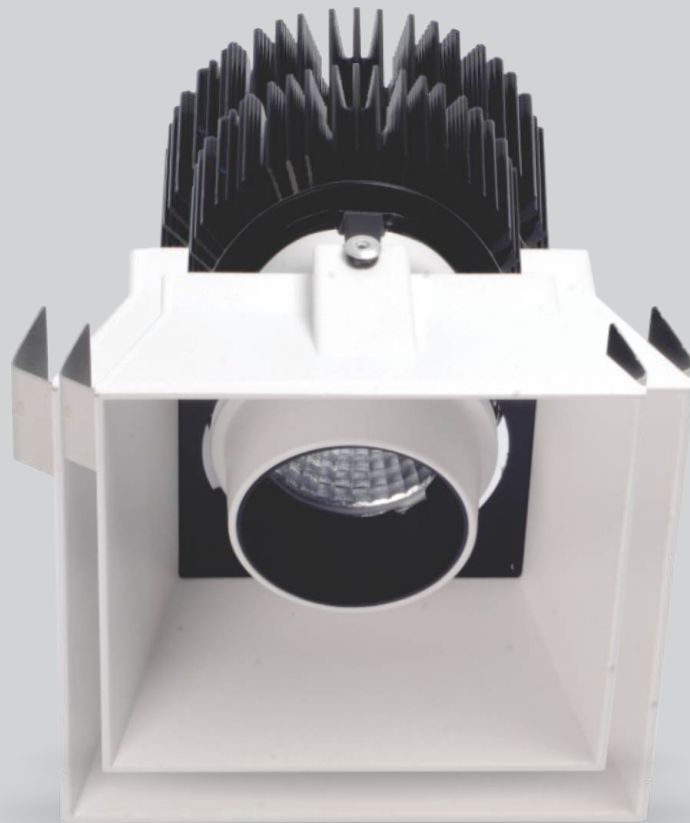

Indoor Architectural Lighting

NIRVANALIGHT®
Enlighten Your Life

Hido Series

Fixed & Adjustable - Trimless