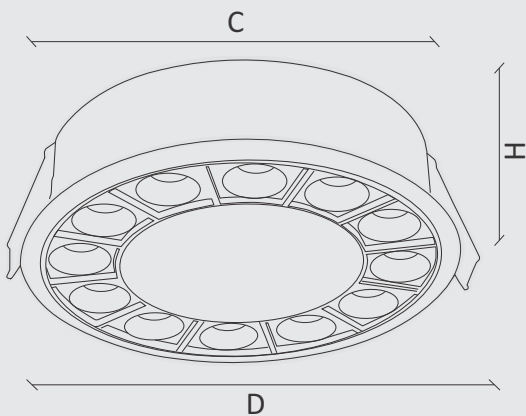

- This Circo range of STRIKE is available in 4 different conjugation like 6 LED, 12 LED, 18 LED, 24 LED

Applications

- Kitchens
- Living Room
- Bedrooms
- Gallery
- Pantries

Specification

Model	NL 1432	NL 1433	NL 1434	NL 1435
Power (W)	8W	15W	20W	30W
Color Temperature (CCT)	3K, 4K	3K, 4K	3K, 4K	3K, 4K
LED Type	Hi-Power	Hi-Power	Hi-Power	Hi-Power
Housing	Aluminum Die cast	Aluminum Die cast	Aluminum Die cast	Aluminum Die cast
Finish	White	White	White	White
Color Rendering Index (CRI)	>80	>80	>80	>80
Protection Rating (IP)	IP20	IP20	IP20	IP20
Dimming	0-10V/1-10V Analog/ Phase-cut/DALI/TWRF/TWBT			
Life Span (hours)	50,000 Hrs	50,000 Hrs	50,000 Hrs	50,000 Hrs
Size	D : 80mm H : 35mm C : 75mm	D : 128mm H : 35mm C : 120mm	D : 173mm H : 35mm C : 165mm	D : 218mm H : 35mm C : 205mm