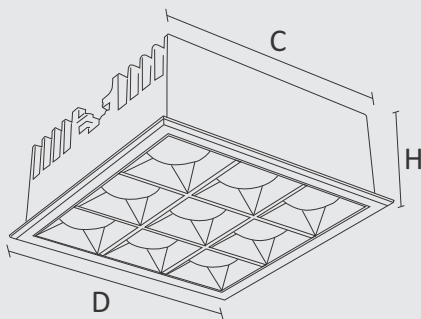

Specification

Model	NL 1424	NL 1425	NL 1426
Power (W)	6W	12W	20W
Color Temperature (CCT)	3K, 4K	3K, 4K	3K, 4K
LED Type	Hi-Power	Hi-Power	Hi-Power
Housing	Aluminum Die cast	Aluminum Die cast	Aluminum Die cast
Finish	White	White	White
Color Rendering Index (CRI)	>80	>80	>80
Protection Rating (IP)	IP20	IP20	IP20
Dimming	0-10V/1-10V Analog/ Phase-cut/DALI/TWRF/TWBT		
Life Span (hours)	50,000 Hrs	50,000 Hrs	50,000 Hrs
Size	D : 54x54mm C : 49x49mm H : 50mm	D : 130x54mm C : 125x49mm H : 52mm	D : 206x54mm C : 201x49mm H : 52mm