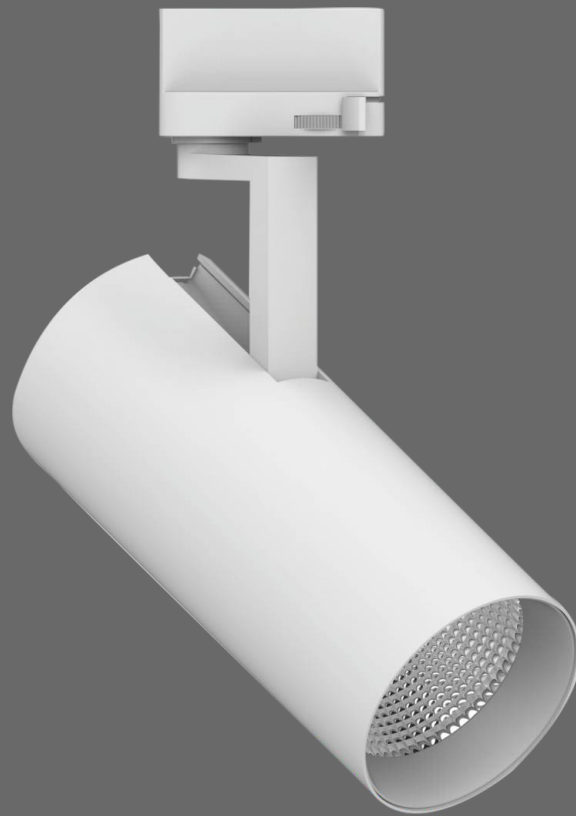

NL 1328

NL 1329

NL 1330

Indoor
Architectural
Lighting

Twist
Retail Track
Light System

Twist Retail Track Light System

Features

- Intensity and strength depending on the width of the beam, a bright light similar to that of a halogen lamp to create visible and subtle spaces, dominant in the architectural project.
- Aluminium die cast housing.
- Track offers design freedom, rapid adoption of new lighting scheme in case of layout change.
- Increase flexibility in design at last moment changes.
- Beam options available like Narrow, Medium, Wide.
- Wide range of wattage & CCT.
- Tuneable white option available over RF or Bluetooth.
- IOT – Product can be operated through handheld devices like Smart phone, Tablet, Laptop or Desktop even from remote location over internet or Bluetooth intranet network.