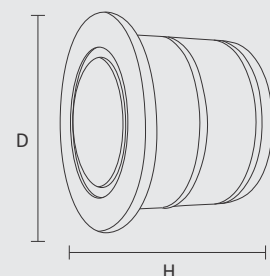

Lucia

Floor Washer / Flood Light

Features

- Aluminum Die-Cast Body: Durability
- High-Power LED for Better Output Luminous: Enhanced Brightness
- Energy Efficiency.
- Non-Corrosive Stainless Steel Fasteners and Toughened Glass: Stainless Steel Fasteners.
- Pre-Wired Cable Gland Compliance to IP67 Rating: Weatherproof Design.
- Mounting Jacket/Sleeve Included: Installation Flexibility

Applications

- Pathway and Corridor Lighting: Safety and Visibility
- External Building Periphery: Security Lighting
- Ramps and Parking Lot Areas: Functional Illumination.

Specification

Model	NL 4501	NL 4501 A	NL 4502
Power (W)	3W	3W	6W
Color Temperature (CCT)	3000K	3000K	3000K
Input Voltage	AC 220V-240V	AC 220V-240V	AC 220V-240V
Optics	High power LED	High power LED	High power LED
Beam Angle	Diffused	Diffused	Diffused
Housing	Aluminum Die Cast	Aluminum Die Cast	Aluminum Die Cast
Finish	White	Dark Grey	Dark Grey
Color Rendering Index (CRI)	>80	>80	>80
Protection Rating (IP)	IP65	IP65	IP65
Dimming	Non-Dimmable	Non-Dimmable	Non-Dimmable
Life Span (hours)	50,000 Hrs	50,000 Hrs	50,000 Hrs
Size	D : 50mm/H : 70mm/HJ :95mm	D : 50mm/H : 70mm/HJ :95mm	D : 65mm/H : 70mm/HJ :95mm

Accessories