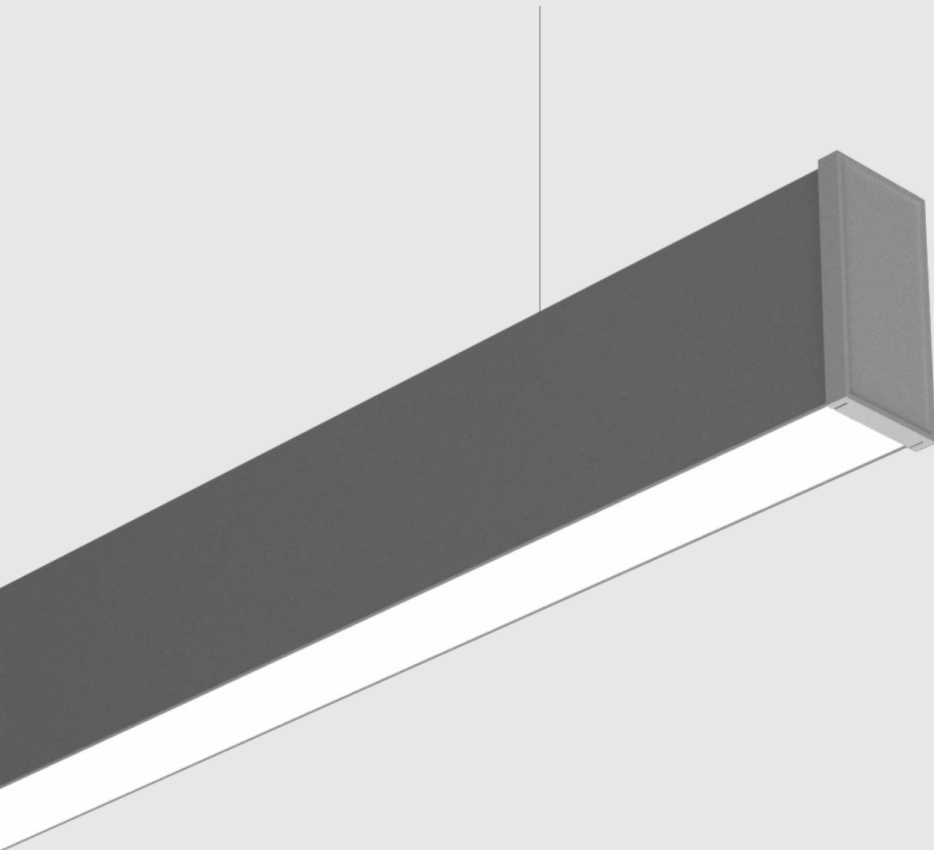

Indoor
Architectural
Lighting

Scoop-Suspended
Light System