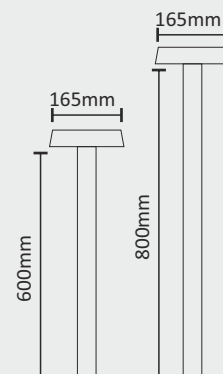

Specification

Model	NL 4382
Power (W)	20W
Color Temperature (CCT)	3K/4K/6K
Input Voltage	AC 220V-240V
Optics	LED
Beam Angle	Symmetrical
Housing	Aluminum Die Cast
Finish	Dark Grey
Color Rendering Index (CRI)	>80
Protection Rating (IP)	IP65
Dimming	Non-Dimmable
Life Span (hours)	50,000 Hrs
Size	D :165mm/H :600/800mm