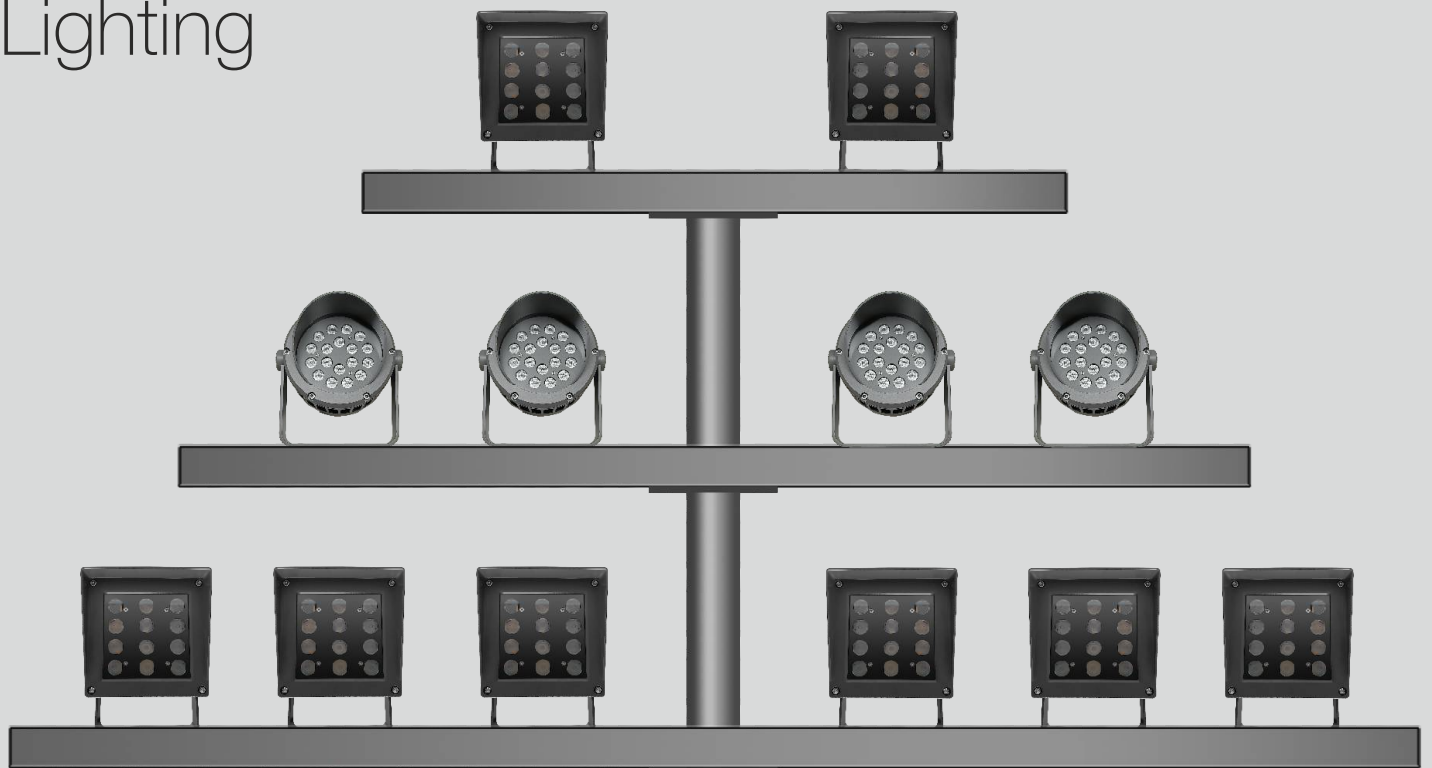

Outdoor Architectural Lighting

Facade Lighting System

ACADE - Lighting System
Aluminium Housing with High Corrosion Resistance: Constructed from aluminium, the housing offers excellent resistance to corrosion, ensuring durability and performance in outdoor environments.
Stone Wash Surface Treatment: The surface undergoes a stone wash treatment before painting, enhancing the finish and durability of the fixture.
Glare-Free Illumination: Provides glare-free lighting to ensure comfortable and effective illumination of the ground surface.