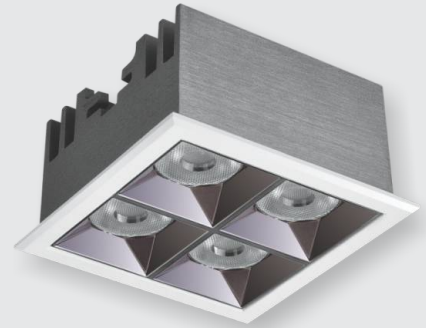

Strike Maxima 54 mm Light System

Features

Light and shades, dream and world. When light overcomes shadow, space opens to new perspectives and the construction of welcoming environments begins.

- Strike - Maxima with direct emission, carries into the real project the dream of calm, pleasantness, the ultimate visual comfort.