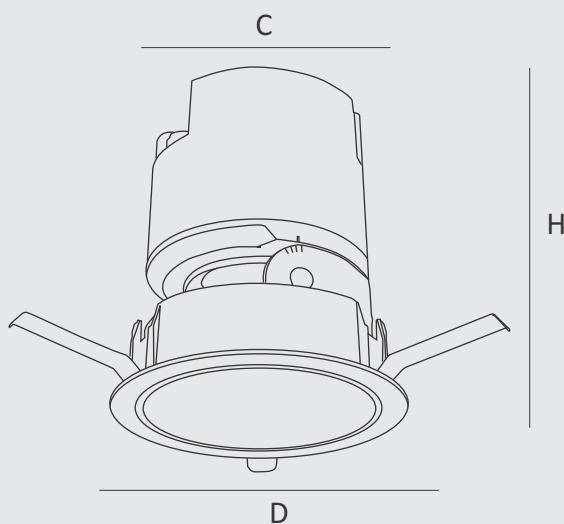

Specification

Model	NL 1510	NL 1521 FX	NL 1522 FX	NL 1523 FX
Power (W)	6W	6W	13W	15W/20W
Color Temperature (CCT)	3K, 4K, 6K, TW	3K, 4K, 6K, TW	3K, 4K, 6K, TW	3K, 4K, 6K, TW
LED Type	COB	COB	COB	COB
Housing	Aluminum Die cast	Aluminum Die cast	Aluminum Die cast	Aluminum Die cast
Finish	White	White	White	White
Color Rendering Index (CRI)	>80	>80	>80	>80
Protection Rating (IP)	IP20	IP20	IP20	IP20
Dimming	0-10V/1-10V Analog/ Phase-cut/DALI/TWRF/TWBT			
Life Span (hours)	50,000 Hrs	50,000 Hrs	50,000 Hrs	50,000 Hrs
Size	D : 60mm C : 54mm H : 80mm	D : 65mm C : 60mm H : 80mm	D : 88mm C : 80mm H : 103mm	D : 110mm C : 100mm H : 122mm