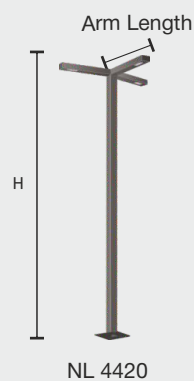

Marvello

Modern Street Light

Features

- Aluminium extruded Die cast body
- Hi-Power SMD LED
- Non-corrosive SS fasteners.
- Pre-Wired Cable Gland with IP67 Rating
- Silicon gasket.
- Wall Thickness: Available in 2mm and 3mm