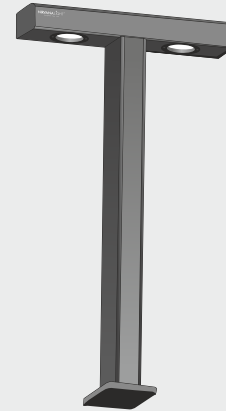

Triend

Bollard Lights

Features

- Aluminium Housing
- Lightweight and Durable
- Stone Wash Surface Treatment
- Aesthetic Finish

Applications

- Driveways - Function
- Pathways - Function
- Flowerbeds - Function
- Entrances - Function
- Squares & Gardens -Function