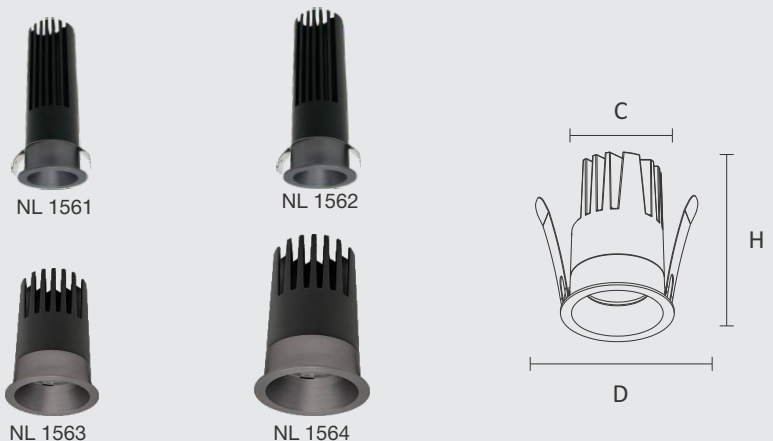

Specification

Model	NL 1561	NL 1562	NL 1563	NL 1564
Power (W)	5W	10W	12W	18W
Color Temperature (CCT)	3K/4K/6K	3K/4K/6K	3K/4K/6K/TW	3K/4K/6K/TW
Input Voltage	AC 220V-240V	AC 220V-240V	AC 220V-240V	AC 220V-240V
Optics	Reflector	Reflector	Reflector	Reflector
Housing	Aluminum Die Cast	Aluminum Die Cast	Aluminum Die Cast	Aluminum Die Cast
Finish	Grey Steel	Grey Steel	Grey Steel	Grey Steel
Color Rendering Index (CRI)	>80	>80	>80	>80
Protection Rating (IP)	IP20	IP20	IP20	IP20
Dimming	Non-Dimmable	Non-Dimmable	Non-Dimmable	Non-Dimmable
Beam Angle	36°	36°	50°	50°
Life Span (hours)	50,000 Hrs	50,000 Hrs	50,000 Hrs	50,000 Hrs
Size	D : 30mm H : 86mm C : 25mm	D : 35mm H : 91mm C : 31mm	D : 52mm H : 73mm C : 48mm	D : 62mm H : 90mm C : 58mm