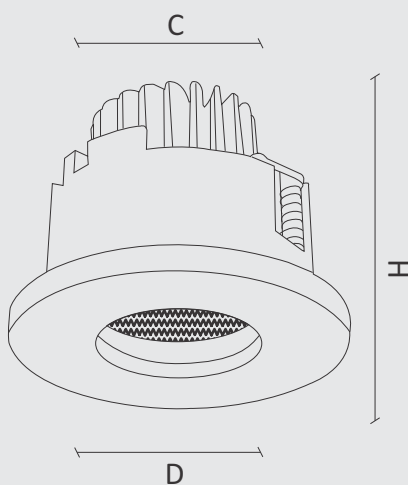

Specification

Model	NL 1130
Power (W)	11W
Color Temperature (CCT)	3K, 4K, 6K, TW
LED Type	COB
Housing	Aluminum Die cast
Finish	White
Color Rendering Index (CRI)	>80
Protection Rating (IP)	IP44
Dimming	0-10V/1-10V Analog/ Phase-cut/DALI/TWRF/TWBT
Life Span (hours)	50,000 Hrs
Size	D : 85mm C : 75mm H : 75mm