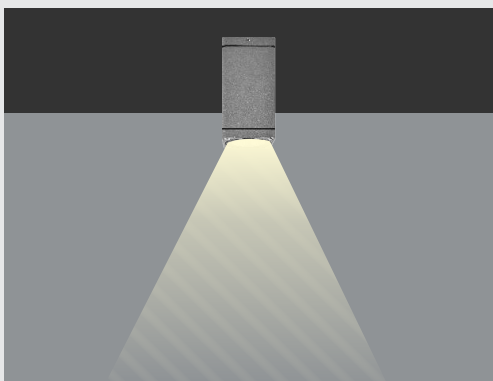

Outdoor Architectural Lighting

Gleam Series

In-Ground Lighting

The Gleam Series of in-ground lights is engineered to provide both functional and aesthetic illumination for various outdoor environments. These lights are perfect for illuminating walkways, driveways, gardens, and other outdoor areas, adding safety, security, and beauty to any space.