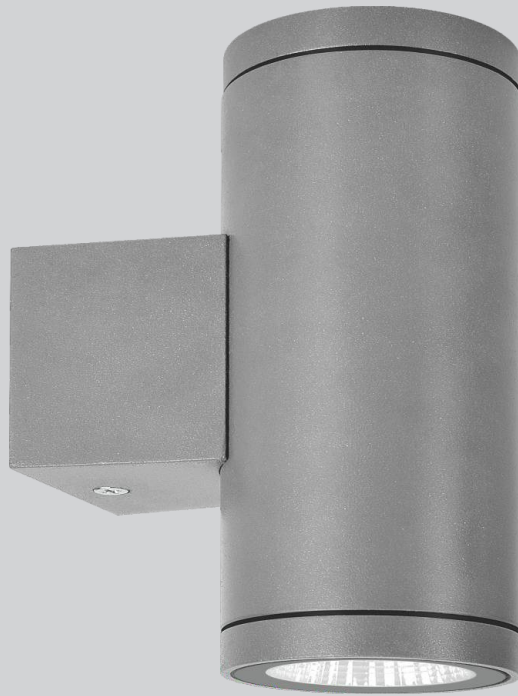

Outdoor Architectural Lighting

Kubic-Wall

Up-Down Light

The Aluminum Die-Cast Body Ensures a durable and robust construction. Hi-Power SMD LED: Provides an extra-wide illumination angle for broad and effective lighting coverage. Non-Corrosive SS Fasteners: Guarantees long-term reliability and resistance to rust and corrosion.