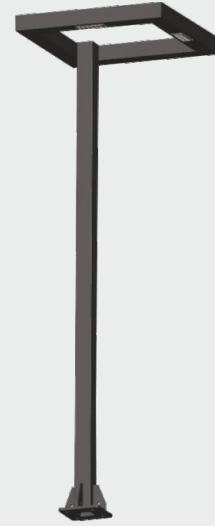

Marvello

Modern Street Light

Features

- Aluminium extruded Die cast body
- Hi-Power SMD LED
- Non-corrosive SS fasteners.
- Pre-Wired Cable Gland with IP67 Rating
- Silicon gasket.
- Wall Thickness: Available in 2mm and 3mm

Applications

- Modern Street Light
- Smaller Roadways
- Private Driveways
- Residential Area Lighting
- Courtyards

NL 4419

Specification

Model	NL 4417	NL 4418	NL 4419
Power (W)	2x30W/2x48W/2x60W	2x30W/2x48W/2x60W	2x30W/2x48W/2x60W
Color Temperature (CCT)	3K/4K/6K	3K/4K/6K	3K/4K/6K
Input Voltage	AC 220V-240V	AC 220V-240V	AC 220V-240V
Optics	LED	LED	LED
Beam Angle	Type II	Type II	Type II
Housing	GI	GI	GI
Finish	Dark Grey	Dark Grey	Dark Grey
Color Rendering Index (CRI)	>80	>80	>80
Protection Rating (IP)	IP65	IP65	IP65
Dimming	Non-Dimmable	Non-Dimmable	Non-Dimmable
Life Span (hours)	50,000 Hrs	50,000 Hrs	50,000 Hrs
Size	AL : 1500mm/H : 3/4/5/6Mtrs	AL : 750mm/H : 3/4/5/6Mtrs	AL : 750mm/H : 3/4/5/6Mtrs