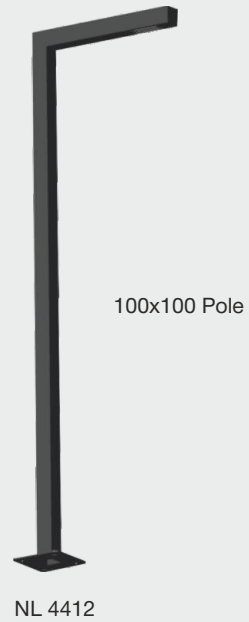

Marvello

Modern Street Light

Features

- Aluminium extruded Die cast body
- Hi-Power SMD LED
- Non-corrosive SS fasteners.
- Pre-Wired Cable Gland with IP67 Rating
- Silicon gasket.
- Wall Thickness: Available in 2mm and 3mm

Applications

- Modern Street Light
- Smaller Roadways
- Private Driveways
- Residential Area Lighting
- Courtyards