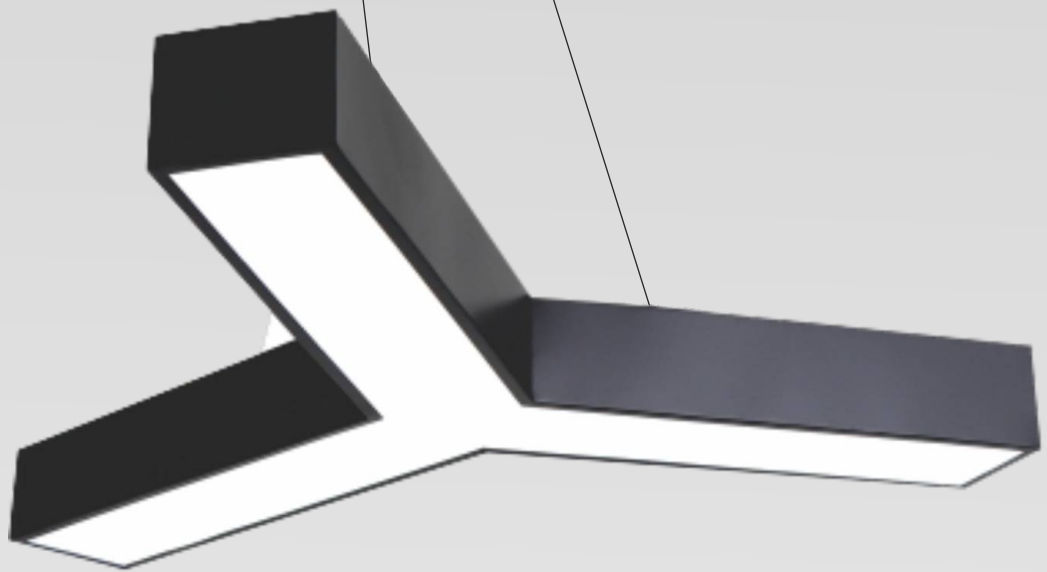

Indoor
Architectural
Lighting

Aspirio-
Y/Hexa/Triangle