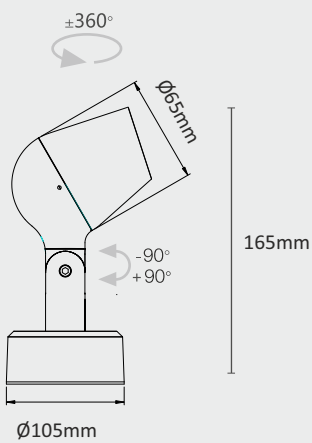

Projector

NEO-N 65

65MM - 3/6W
510 lm
3K/4K/6K

NEO-N 95

95mm - 8/20W
2000 lm
3K/4K/6K

NEO-N 140

140mm - 20/60W
4000 lm
3K/4K/6K