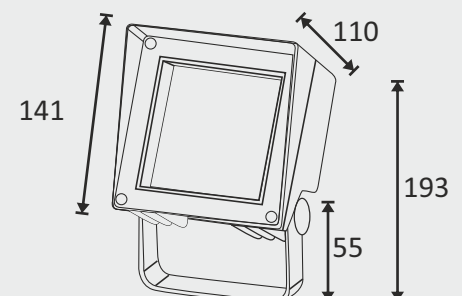

Specification

MODEL	NL-FLD-S1	NL-FLD-S2
LED	OSRAM	OSRAM
POWER	20W/30W	45W/60W
CCT(K)	3000K/4000K/6000K	3000K/4000K/6000K
CRI	≥80/90	≥80/90
BEAM ANGLE	5°/30°/40°/60°/90°/120°	5°/30°/40°/60°/90°/120°
LUMINAIRE BODY	ALUMINUM BODY+	ALUMINUM BODY+
OPTICS	TOUGHENED CLEAR GLASS	TOUGHENED CLEAR GLASS
HOUSING COLOR	BLACK/GREY	BLACK/GREY
INPUT	220-240V AC	220-240V AC
POWER FACTOR	>0.9	>0.9
IP	IP65	IP65
CONTROL & DIMMING	NON DIMMING	NON DIMMING
HEAD DIMENSION	141X110X193MM	240X157X307MM
POLE HEIGHT	3M/4M/5M/6M	3M/4M/5M/6M
WORKING TEMP	-40°C ~ 55°C	-40°C ~ 55°C