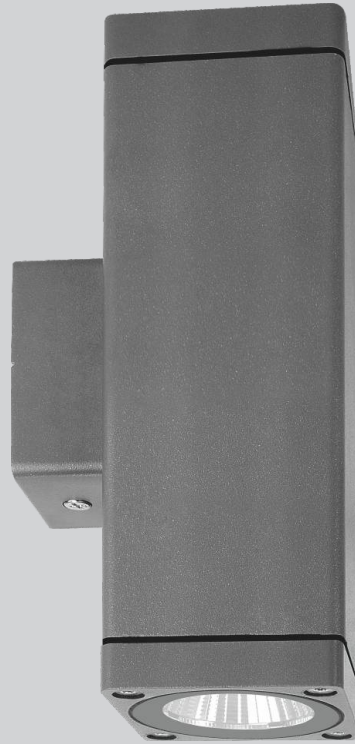

Outdoor Architectural Lighting

Kubic-Wall

Wall Up-Down Light

The Aluminum Die-Cast Body Ensures a durable and robust construction. Hi-Power SMD LED: Provides an extra-wide illumination angle for broad and effective lighting coverage. Non-Corrosive SS Fasteners: Guarantees long-term reliability and resistance to rust and corrosion.