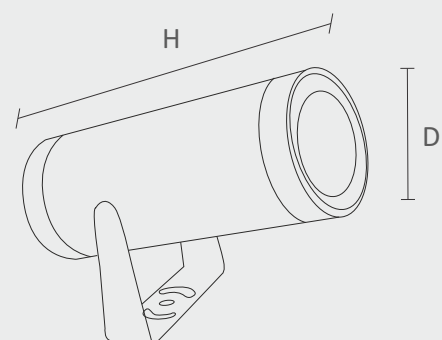

FACADE

Lighting System

Features

- Aluminum extruded Die cast body
- Hi-power SMD LED for extra wide angle.
- Non-corrosive SS fasteners.
- Pre-Wired Cable Gland with IP67 Rating
- Silicon gasket.

Applications

- Entrances
- Malls
- Theaters
- Malls
- Public Areas
- Sculptures and Monuments
- Compound Periphery

Specification

Model	NL 4302
Power (W)	15W/18W
Color Temperature (CCT)	3000K
Input Voltage	AC 220V-240V
Optics	Reflector
Beam Angle	20°/ 30°/ 40°/ 60°
Housing	Aluminum Die Cast
Finish	Dark Grey
Color Rendering Index (CRI)	>80
Protection Rating (IP)	IP65
Dimming	Non-Dimmable
Life Span (hours)	50,000 Hrs
Size	D : 82mm/H : 175mm