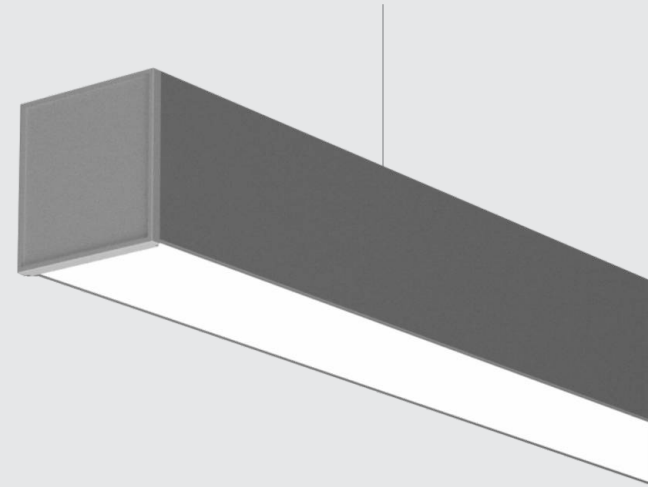

Scoop-Suspended Light System

Features

- Suspended profile is ideal for expressing a stylish and classic continuity. Recesso, tailored to suit false ceiling is a slim and elegantly designed fixture, ideally suited for office and software industry applications. It offers a uniform, glarefree, cool white and soft lighting in the workspace. Recesso is made of extruded aluminum for better thermal management.
- Aluminium extruded housing.
- Dot less diffuser.
- Wide range of wattage & CCT in 80 CRI like 3000K, 4000K, 6000K.
- Special CCT available on request like, 2200°K, 2700°K, 3500K, 5000K,
- High CRI available on request lie 3000K & 4000K.
- Tuneable white option available over RF or Bluetooth.
- IOT – Product can be operate through handheld device like Smart phone, tablet, Laptop or desktop even from remote location over internet or Bluetooth intranet network.

Applications

- Hall
- Bedroom
- Kitchen
- Landscape lighting
- Sculptures

Specification

Model	NL 5077	NL 5078	NL 5079
Power (W)	18W/36W	18W/36W	27W/54W
Color Temperature (CCT)	3K, 4K, 6W, TW	3K, 4K, 6W, TW	3K, 4K, 6W, TW
Operating Current	24V DC	24V DC	24V DC
Housing	Aluminum Extrusion		
Finish	Anodized Silver/Black/White		
Color Rendering Index (CRI)	>80	>80	>80
Protection Rating (IP)	IP20	IP20	IP20
Dimming	0-10V/1-10V Analog/ Phase-cut/DALI/TWRF/TWBT		
Life Span (hours)	50,000 Hrs	50,000 Hrs	50,000 Hrs
Size	L : 2ft / 4ft BxH : 35x75mm	L : 2ft / 4ft BxH : 52x75mm	L : 2ft / 4ft BxH : 75x75mm