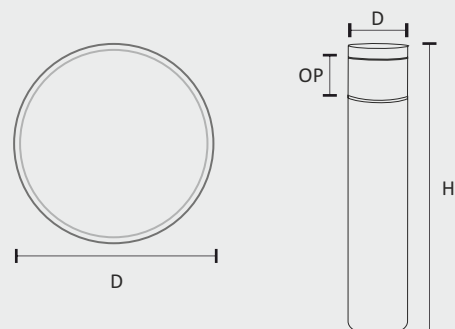

Specification

Model	NL 4341	NL 4342	NL 4343	NL 4344	NL 4345
Power (W)	20W/24W	20W/24W	20W/24W	20W/24W	20W/24W
Color Temperature (CCT)	3K/4K/TW	3K/4K/TW	3K/4K/TW	3K/4K/TW	3K/4K/TW
Input Voltage	AC 220V-240V	AC 220V-240V	AC 220V-240V	AC 220V-240V	AC 220V-240V
Optics	LED	LED	LED	LED	LED
Beam Angle	360°	360°	360°	180°	360°
Housing	Aluminum Die Cast	Aluminum Die Cast	Aluminum Die Cast	Aluminum Die Cast	Aluminum Die Cast
Finish	Dark Grey	Dark Grey	Dark Grey	Dark Grey	Dark Grey
Color Rendering Index (CRI)	>80	>80	>80	>80	>80
Protection Rating (IP)	IP65	IP65	IP65	IP65	IP65
Dimming	Non-Dimmable	Non-Dimmable	Non-Dimmable	Non-Dimmable	Non-Dimmable
Life Span (hours)	50,000 Hrs	50,000 Hrs	50,000 Hrs	50,000 Hrs	50,000 Hrs
Size	D : 165mm H : 310/710/910mm OP: 60mm	D : 165mm H : 370/770/970mm OP: 120mm	D : 165mm H : 370/770/970mm OP: 120mm	D : 165mm H : 370/770/970mm OP: 120mm	D : 165mm H : 350/750/950mm OP: 100mm