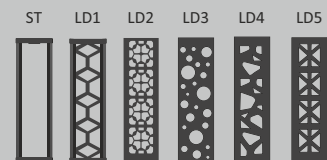

HOW TO ORDER USING PRODUCT CODE

Product	Size	Design	Single projector	Dual projector	Triple projector	Code
Bollard (1Mtr)	150	ST	×	×	×	4461-150-ST
		LD1 LD2/LD3/ LD4/LD5	×	×	×	4461-150-LD1 <i>LD2/LD3/ LD4/LD5</i>
Pole (3Mtr)	150	ST	×	×	×	4462-150-ST
		LD1 LD2/LD3/ LD4/LD5	×	×	×	4462-150-LD1 <i>LD2/LD3/ LD4/LD5</i>
Pole (3Mtr)	200	ST	×	×	×	4463-200-ST
		LD1 LD2/LD3/ LD4/LD5	×	×	×	4463-200-LD1 <i>LD2/LD3/ LD4/LD5</i>
Pole (3Mtr)	150/200	ST	✓	×	×	4462-150/200-ST-P1
		LD1 LD2/LD3/ LD4/LD5	✓	×	×	4462-150/200-LD1-P1 <i>LD2/LD3/ LD4/LD5</i>
Pole (3Mtr)	150/200	ST	✓	✓	×	4462-150/200-ST-P2
		LD1 LD2/LD3/ LD4/LD5	✓	✓	×	4462-150/200-LD1-P2 <i>LD2/LD3/ LD4/LD5</i>
Pole (3Mtr)	150/200	ST	✓	✓	✓	4462-150/200-ST-P3
		LD1 LD2/LD3/ LD4/LD5	✓	✓	✓	4462-150/200-LD1-P3 <i>LD2/LD3/ LD4/LD5</i>

* NL 4461= Bollard Series
NL 4462= Pole 150x150 Series
NL 4463= Pole 200x200 Series

150x150 = Pole Size
200x200 = Pole Size

ST= Stud
LD= Laser Design

P1= Pole with 1 Projector
P2= Pole with 2 Projector
P3= Pole with 3 Projector