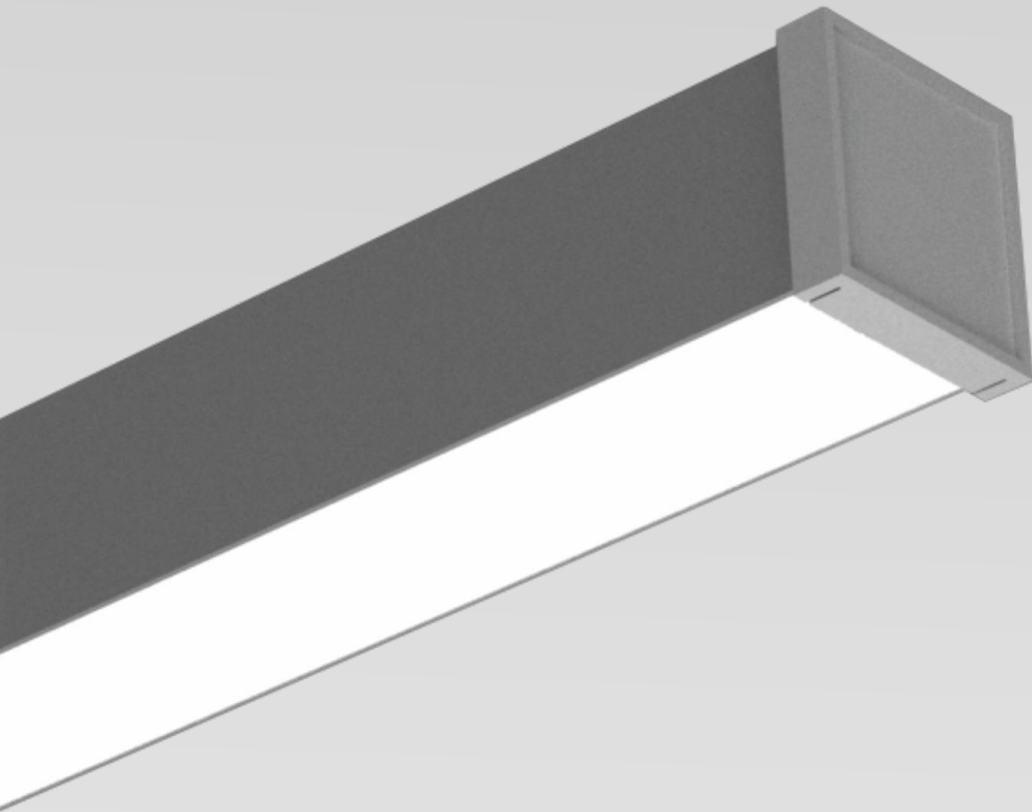

NL 5031

Indoor
Architectural
Lighting

Passion Surfaced
Light System

Passion Surfaced Light System

Features

- Surface mounted profile is ideal for expressing a stylish and classic continuity. Recesso, tailored to suit false ceiling is a slim and elegantly designed fixture, ideally suited for office and software industry applications. It offers a uniform, glarefree, cool white and soft lighting in the workspace. Recesso is made of extruded aluminum for better thermal management.
- Aluminium extruded housing.
- Dot less diffuser.
- Wide range of wattage & CCT in 80 CRI like 3000K, 4000K, 6000K.
- Special CCT available on request like, 2200'K , 2700'K 3500K, 5000K,
- High CRI available on request lie 3000K & 4000K.
- Tuneable white option available over RF or Bluetooth.
- IOT – Product can be operate through handheld device like Smart phone, tablet, Laptop or desktop even from remote location over internet or Bluetooth intranet network.