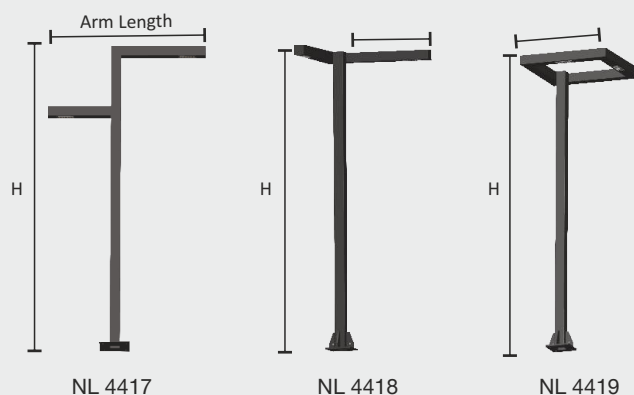

Marvello

Modern Street Light

Features

- Aluminium extruded Die cast body
- Hi-Power SMD LED
- Non-corrosive SS fasteners.
- Pre-Wired Cable Gland with IP67 Rating
- Silicon gasket.
- Wall Thickness: Available in 2mm and 3mm

Applications

- Modern Street Light
- Smaller Roadways
- Private Driveways
- Residential Area Lighting
- Courtyards

Specification

Model	NL 4417	NL 4418	NL 4419
Power (W)	2x30W/2x48W/2x60W	2x30W/2x48W/2x60W	2x30W/2x48W/2x60W
Color Temperature (CCT)	3K/4K/6K	3K/4K/6K	3K/4K/6K
Input Voltage	AC 220V-240V	AC 220V-240V	AC 220V-240V
Optics	LED	LED	LED
Beam Angle	Type II	Type II	Type II
Housing	GI	GI	GI
Finish	Dark Grey	Dark Grey	Dark Grey
Color Rendering Index (CRI)	>80	>80	>80
Protection Rating (IP)	IP65	IP65	IP65
Dimming	Non-Dimmable	Non-Dimmable	Non-Dimmable
Life Span (hours)	50,000 Hrs	50,000 Hrs	50,000 Hrs
Size	AL : 1500mm/H : 3/4/5/6Mtrs	AL : 750mm/H : 3/4/5/6Mtrs	AL : 750mm/H : 3/4/5/6Mtrs