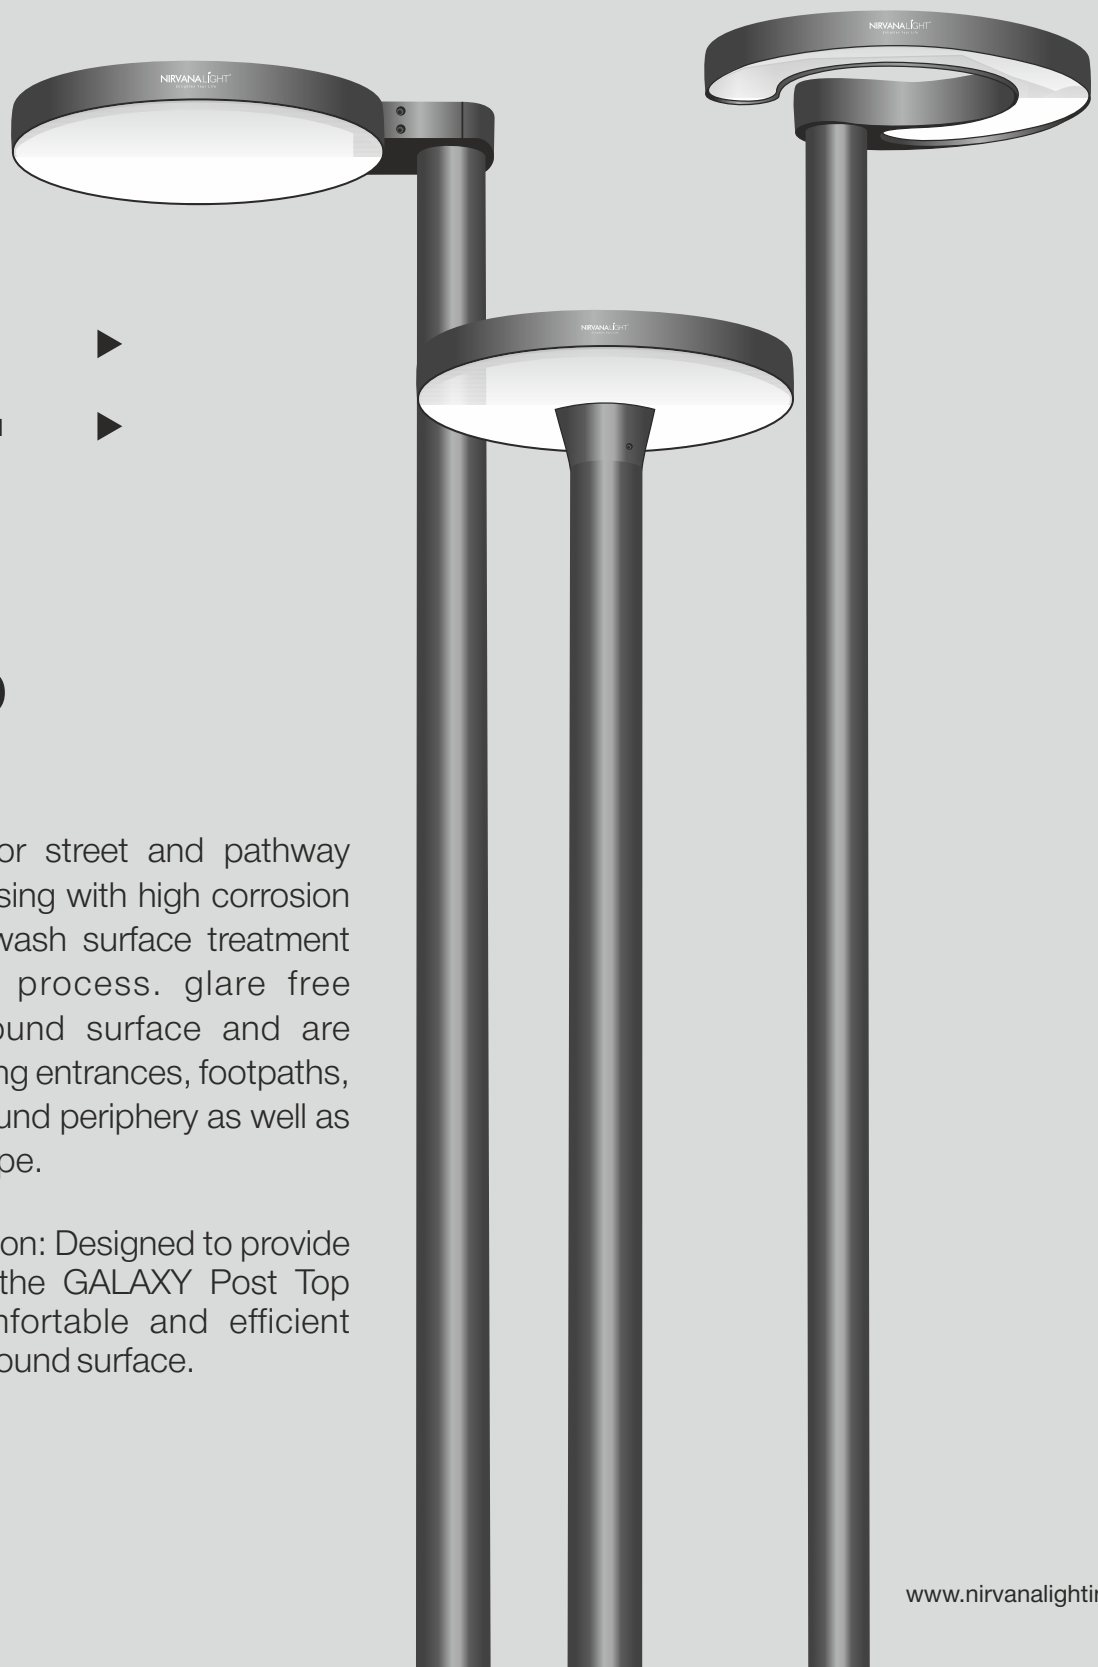

Outdoor Architectural Lighting

Pole Size

Pole Height: 3-6 Metres

Pole Dia B. : 76MM/114MM

Galaxy Post Top

Pole Light

Galaxy-Pole light for street and pathway luminaires, MS housing with high corrosion resistance. Stone wash surface treatment prior to painting process. glare free illumination of ground surface and are perfect for illuminating entrances, footpaths, public area, compound periphery as well as garden and landscape.

Glare-Free Illumination: Designed to provide glare-free lighting, the GALAXY Post Top Poles ensure comfortable and efficient illumination of the ground surface.