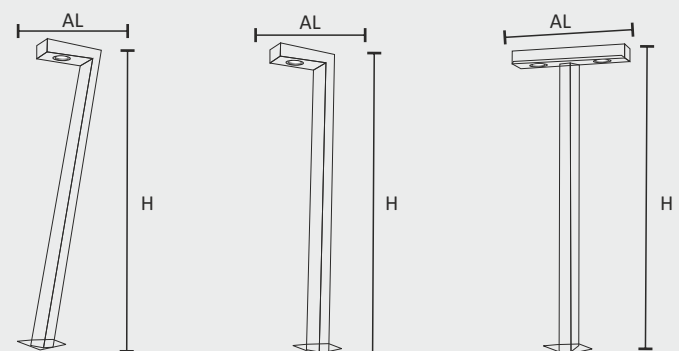

AL

NL 4401

NL 4402

NL 4403

Outdoor Architectural Lighting

Adjustable

Bollard Light

The "Adjustable" bollard from Nirvana Lighting is a versatile lighting solution designed for various outdoor settings. Here's an overview of its features & applications.