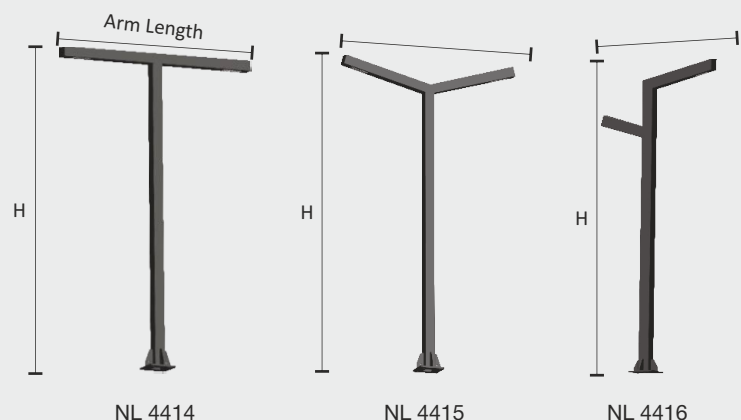

Marvello

Modern Street Light

Features

- Aluminium extruded Die cast body
- Hi-Power SMD LED
- Non-corrosive SS fasteners.
- Pre-Wired Cable Gland with IP67 Rating
- Silicon gasket.
- Wall Thickness: Available in 2mm and 3mm