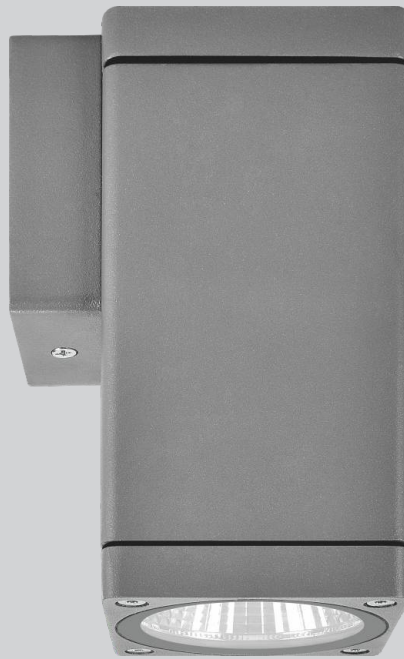

Outdoor Architectural Lighting

Kubo-Wall

One Way Light

The Aluminum Die-Cast Body Ensures a durable and robust construction. Hi-Power SMD LED: Provides an extra-wide illumination angle for broad and effective lighting coverage. Non-Corrosive SS Fasteners: Guarantees long-term reliability and resistance to rust and corrosion.