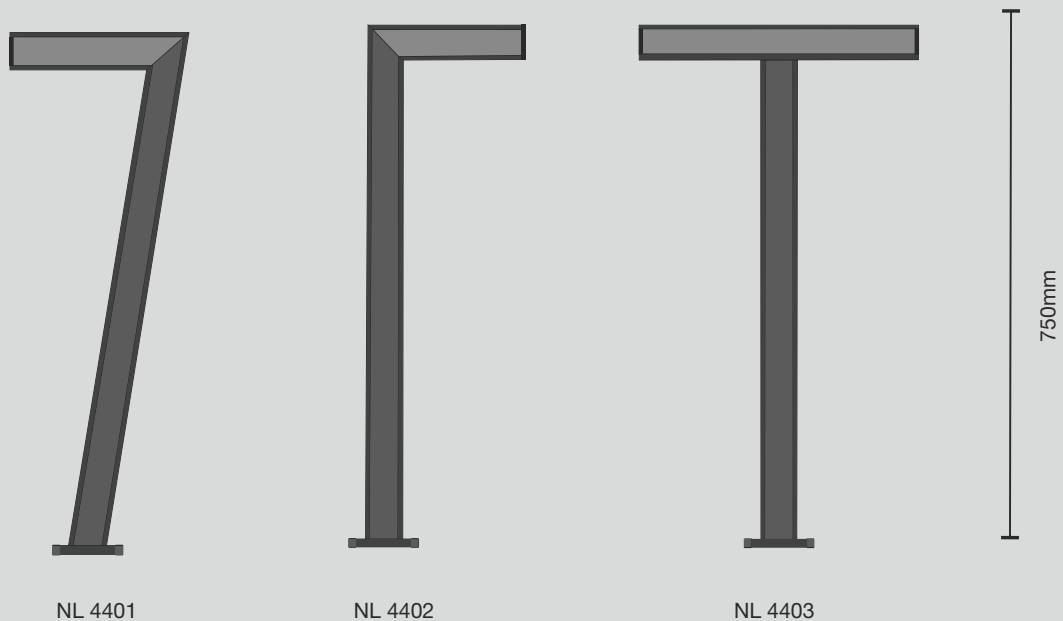

Trend

Bolard Light

Trend - LED garden and pathway luminaries, Aluminium housing with high corrosion resistance. Stone wash surface treatment prior to painting process. Glare free illumination of ground surface and are perfect for illuminating entrances, footpaths, public area, compound periphery as well as garden and landscape architecture.

High Corrosion Resistance
Constructed from durable aluminium, the bollard luminaries are engineered to resist corrosion, ensuring long-term performance even in challenging weather conditions.

The aluminium material provides a combination of strength and lightweight properties, making it suitable for outdoor use.