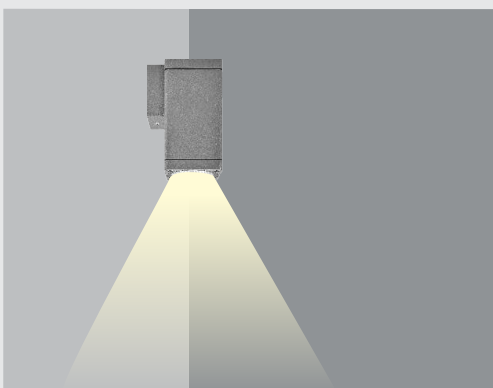

Outdoor Architectural Lighting

Kubic-Wall

Up-Down Light

The Aluminum Die-Cast Body Ensures a durable and robust construction. Hi-Power SMD LED: Provides an extra-wide illumination angle for broad and effective lighting coverage. Non-Corrosive SS Fasteners: Guarantees long-term reliability and resistance to rust and corrosion.