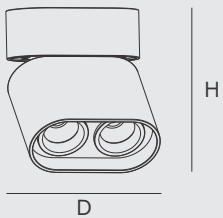

NL 1464

NL 1465

NL 1478

NL 1479

Specification

Model	NL 1491	NL 1348-S1-S	NL 1348-S2-S	NL 1348-S3-S
Power (W)	2x12W	10W	20W	32W
Color Temperature (CCT)	3K, 4K, 6K	3K, 4K, 6K	3K, 4K, 6K	3K, 4K, 6K
LED Type	COB	COB	COB	COB
Housing	Aluminum Die cast	Aluminium Die cast	Aluminium Die cast	Aluminium Die cast
Finish	White	White	White	White
Color Rendering Index (CRI)	>80	>80	>80	>80
Protection Rating (IP)	IP20	IP20	IP20	IP20
Dimming	0-10V/1-10V Analog/ Phase-cut/DALI/TWRF/TWBT			
Life Span (hours)	50,000 Hrs	50,000 Hrs	50,000 Hrs	50,000 Hrs
Size	D : 152x78mm H : 164mm	D : 50mm H : 208mm	D : 60mm H : 229mm	D : 71mm H : 249mm