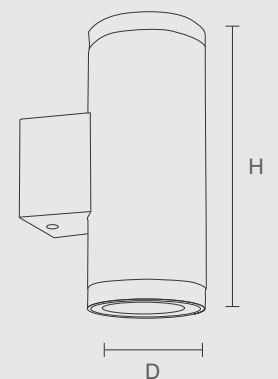

Kubic-Wall

Up-Down Light

Features

- Aluminium Die Cast body
- Hi-power SMD LED for extra wide angle.
- Non-corrosive SS fasteners and toughened glass.
- Toughened Glass
- Silicon gasket

Applications

- Residential: Garden and Yard Lighting
- Building Facade: Architectural Highlighting
- Passages: Walkways and Corridors
- Public Spaces
- Pathways Garden and Landscape Paths
- Sculptures and Structures: Artistic Lighting

Specification

Model	NL 4133	NL 4136	NL 4139
Power (W)	2x18W	2x24W	2x32W
Color Temperature (CCT)	3000K	3000K	3000K
Input Voltage	AC 220V-240V	AC 220V-240V	AC 220V-240V
Optics	Lens	Reflector	Reflector
Housing	Aluminum Die Cast	Aluminum Die Cast	Aluminum Die Cast
Finish	Dark Grey	Dark Grey	Dark Grey
Color Rendering Index (CRI)	>80	>80	>80
Protection Rating (IP)	IP65	IP65	IP65
Dimming	Non-Dimmable	Non-Dimmable	Non-Dimmable
Life Span (hours)	50,000 Hrs	50,000 Hrs	50,000 Hrs
Size	D : 100mm/H : 350mm	D : 140mm/H : 400mm	D : 165mm/H : 500mm