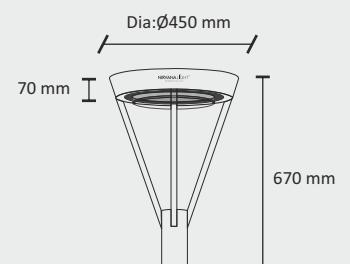

MODEL	NL 4393	NL 4394
LED	Osram/Bridgelux/Equivalent	Osram/Bridgelux/Equivalent
POWER	40W/60W/90W	30W/45W/60W
CCT(K)	3000K/4000K/6000K	3000K/4000K/6000K
CRI	≥80	≥80
BEAM ANGLE	Wide->120°	Wide->120°
LUMINAIRE BODY	Aluminum & GI Pole	Aluminum & GI Pole
OPTICS	MILKY DIFFUSER GLASS	MILKY DIFFUSER GLASS
HOUSING COLOR	BLACK / DARK GREY	BLACK / DARK GREY
INPUT	220-240V AC	220-240V AC
POWER FACTOR	>0.9	>0.9
IP	IP65	IP65
CONTROL & DIMMING	On-Off	On-Off
HEAD DIMENSION	600x553MM	450x670MM
POLE HEIGHT	3M/4M/5M/6M	3M/4M/5M/6M
WORKING TEMP	-20°C ~ 50°C	-20°C ~ 50°C