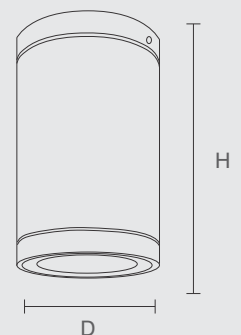

Applications

- Residential Spaces
- Educational Institutions
- Public and Private Buildings
- Office Buildings
- Multi-purpose Commercial Spaces
- Indoor and Outdoor Pathways

NL 4123

Specification

Model	NL 4123	NL 4034	NL 4044
Power (W)	8W	8W / 11W	15W / 20W
Color Temperature (CCT)	3000K	3000K	3000K
Input Voltage	AC 220V-240V	AC 220V-240V	AC 220V-240V
Optics	Lens	Reflector	Reflector
Beam Angle	6°/ 25°	15°/ 25°/ 38°/ 60°	20°/ 30°/ 40°/ 60°
Housing	Aluminum Die Cast	Aluminum Die Cast	Aluminum Die Cast
Finish	Dark Grey	Dark Grey	Dark Grey
Color Rendering Index (CRI)	>80	>80	>80
Protection Rating (IP)	IP65	IP65	IP65
Dimming	Non-Dimmable	Non-Dimmable	Non-Dimmable
Life Span (hours)	50,000 Hrs	50,000 Hrs	50,000 Hrs
Size	D : 60mm/H : 100mm	D : 60mm/H : 120mm	D : 82mm/H : 160mm