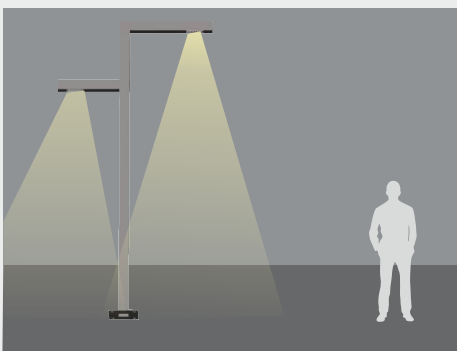

Marvello

Modern Street Light

Features

- Aluminium extruded Die cast body
- Hi-Power SMD LED
- Non-corrosive SS fasteners.
- Pre-Wired Cable Gland with IP67 Rating
- Silicon gasket.
- Wall Thickness: 3mm

Applications