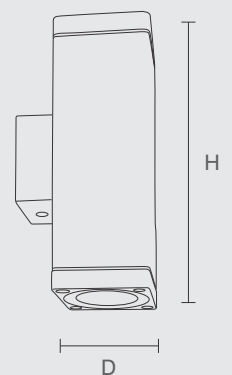

Specification

Model	NL 4125	NL 4036	NL 4046
Power (W)	2x6W	2x6W	2x13W
Color Temperature (CCT)	3000K	3000K	3000K
Input Voltage	AC 220V-240V	AC 220V-240V	AC 220V-240V
Optics	Lens	Reflector	Reflector
Beam Angle	6° / 25°	15° / 25° / 38° / 60°	20° / 30° / 40° / 60°
Housing	Aluminum Die Cast	Aluminum Die Cast	Aluminum Die Cast
Finish	Dark Grey	Dark Grey	Dark Grey
Color Rendering Index (CRI)	>80	>80	>80
Protection Rating (IP)	IP65	IP65	IP65
Dimming	Non-Dimmable	Non-Dimmable	Non-Dimmable
Life Span (hours)	50,000 Hrs	50,000 Hrs	50,000 Hrs
Size	D : 60x60mm H : 125mm	D : 62x62mm H : 175mm	D : 82x82mm H : 215mm