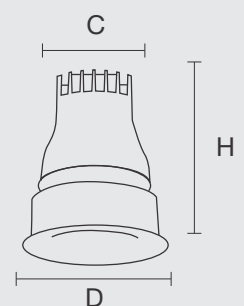

Applications

- Home
- Malls
- Showrooms
- Offices
- Reception Area
- Hotels

NL 1606

NL 1607 (Adjustable)

Adjustable Beam

Specification

Model	NL 1606	NL 1607
Power (W)	11W	13W/15W
Color Temperature (CCT)	3K/4K/6K/TW	3K/4K/6K/TW
Input Voltage	AC 220V-240V	AC 220V-240V
Optics	Reflector	Reflector
Housing	Aluminum Die Cast	Aluminum Die Cast
Finish	White	White
Color Rendering Index (CRI)	>80	>80
Protection Rating (IP)	IP44	IP44
Dimming	Non-Dimmable	Non-Dimmable
Beam Angle	55°	55°
Life Span (hours)	50,000 Hrs	50,000 Hrs
Size	D : 63mm H : 94mm C : 55mm	D : 83mm H : 91mm C : 55mm