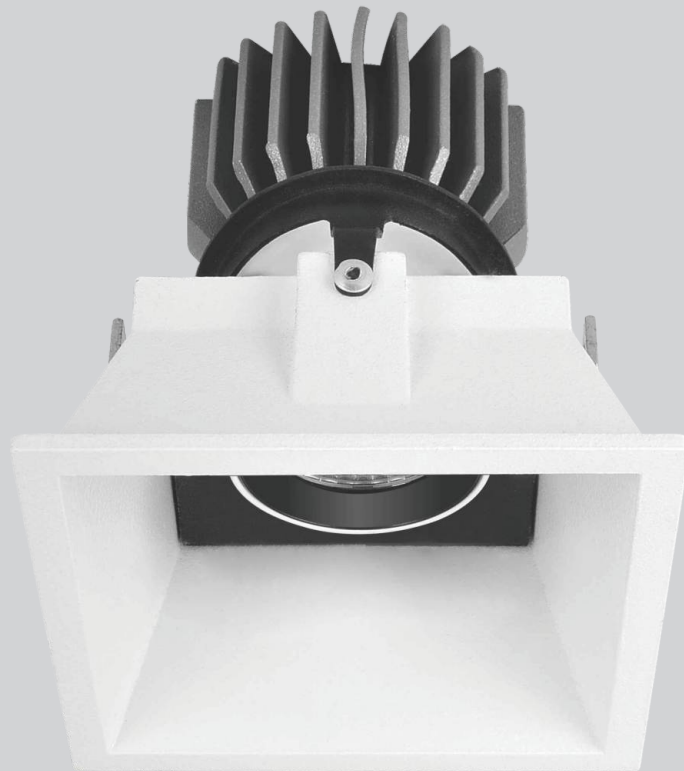

Applications

- Kitchens
- Living Room
- Bedrooms
- Gallery
- Pantries

Specification

Model	NL 0132DT	NL 0133DT	NL 0134DT	NL 0135DT	NL 0136DT
Power (W)	3W/5W	9W	11W	11W/13W/15W	13W/15W/18W/20W
Color Temperature (CCT)	3K, 4K, 6K	3K, 4K, 6K, TW	3K, 4K, 6K, TW	3K, 4K, 6K, TW	3K, 4K, 6K, TW
LED Type	COB	COB	COB	COB	COB
Housing	Aluminium Die cast	Aluminium Die cast	Aluminium Die cast	Aluminium Die cast	Aluminium Die cast
Finish	White	White	White	White	White
Color Rendering Index (CRI)	>80	>80	>80	>80	>80
Protection Rating (IP)	IP20	IP20	IP20	IP20	IP20
Dimming	0-10V/1-10V Analog/ Phase-cut/DALI/TWRF/TWBT				
Life Span (hours)	50,000 Hrs	50,000 Hrs	50,000 Hrs	50,000 Hrs	50,000 Hrs
Size	D : 35mm C : 28mm H : 62mm	D : 60mm C : 52mm H : 84mm	D : 75mm C : 69mm H : 90mm	D : 78mm C : 72mm H : 86mm	D : 92mm C : 83mm H : 108mm

Indoor
Architectural
Lighting

d-Sigo-Adjustable
Light System

d-Signo Adjustable Light System

Features

d-Signo Adjustable Spot Lights are ceiling recessed down lights having option of adjusting direction of the light source wherever needed.