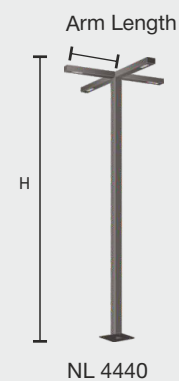

Marvello

Modern Street Light

Features

- Aluminium extruded Die cast body
- Hi-Power SMD LED
- Non-corrosive SS fasteners.
- Pre-Wired Cable Gland with IP67 Rating
- Silicon gasket.
- Wall Thickness: Available in 2mm and 3mm