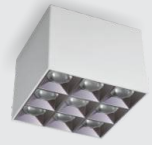

Specification

Model	NL 1427	NL 1428	NL 1429	NL 1430	NL 1431
Power (W)	35W	15W	35W	15W	35W
Color Temperature (CCT)	3K, 4K	3K, 4K	3K, 4K	3K, 4K	3K, 4K
LED Type	Hi-Power	Hi-Power	Hi-Power	Hi-Power	Hi-Power
Housing	Aluminum Die cast	Aluminum Die cast	Aluminum Die cast	Aluminum Die cast	Aluminum Die cast
Finish	White	White	White	White	White
Color Rendering Index (CRI)	>80	>80	>80	>80	>80
Protection Rating (IP)	IP20	IP20	IP20	IP20	IP20
Dimming	0-10V/1-10V Analog/ Phase-cut/DALI/TWRF/TWBT				
Life Span (hours)	50,000 Hrs	50,000 Hrs	50,000 Hrs	50,000 Hrs	50,000 Hrs
Size	D : 396x54mm C : 390x49mm H : 52mm	D : 92x92mm C : 87x87mm H : 52mm	D : 130x130mm C : 125x125mm H : 52mm	D : 82x82mm H : 80mm	D : 120x120mm H : 90mm

NL 1431