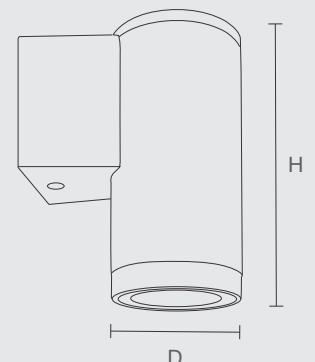

Specification

Model	NL 4121	NL 4032	NL 4042
Power (W)	6W	8W	15W
Color Temperature (CCT)	3000K	3000K	3000K
Input Voltage	AC 220V-240V	AC 220V-240V	AC 220V-240V
Optics	Lens	Reflector	Reflector
Beam Angle	6° / 25°	15° / 25° / 38° / 60°	20° / 30° / 40° / 60°
Housing	Aluminum Die Cast	Aluminum Die Cast	Aluminum Die Cast
Finish	Dark Grey	Dark Grey	Dark Grey
Color Rendering Index (CRI)	>80	>80	>80
Protection Rating (IP)	IP65	IP65	IP65
Dimming	Non-Dimmable	Non-Dimmable	Non-Dimmable
Life Span (hours)	50,000 Hrs	50,000 Hrs	50,000 Hrs
Size	D : 60mm/H : 100mm	D : 60mm/H : 120mm	D : 82mm/H : 160mm