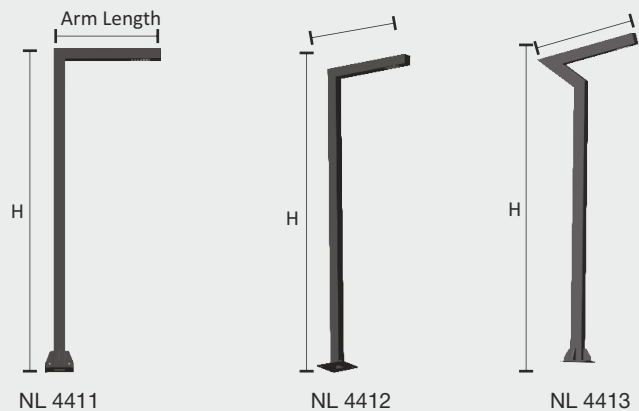

Specification

Model	NL 4411	NL 4412	NL 4413
Power (W)	30W/48W/60W	30W/48W/60W	30W/48W/60W
Color Temperature (CCT)	3K/4K/6K	3K/4K/6K	3K/4K/6K
Input Voltage	AC 220V-240V	AC 220V-240V	AC 220V-240V
Optics	LED	LED	LED
Beam Angle	Type II	Type II	Type II
Housing	GI	GI	GI
Finish	Dark Grey	Dark Grey	Dark Grey
Color Rendering Index (CRI)	>80	>80	>80
Protection Rating (IP)	IP65	IP65	IP65
Dimming	Non-Dimmable	Non-Dimmable	Non-Dimmable
Life Span (hours)	50,000 Hrs	50,000 Hrs	50,000 Hrs
Size	AL : 750mm/H : 3/4/5/6Mtrs	AL : 750mm/H : 3/4/5/6Mtrs	AL : 750mm/H : 3/4/5/6Mtrs