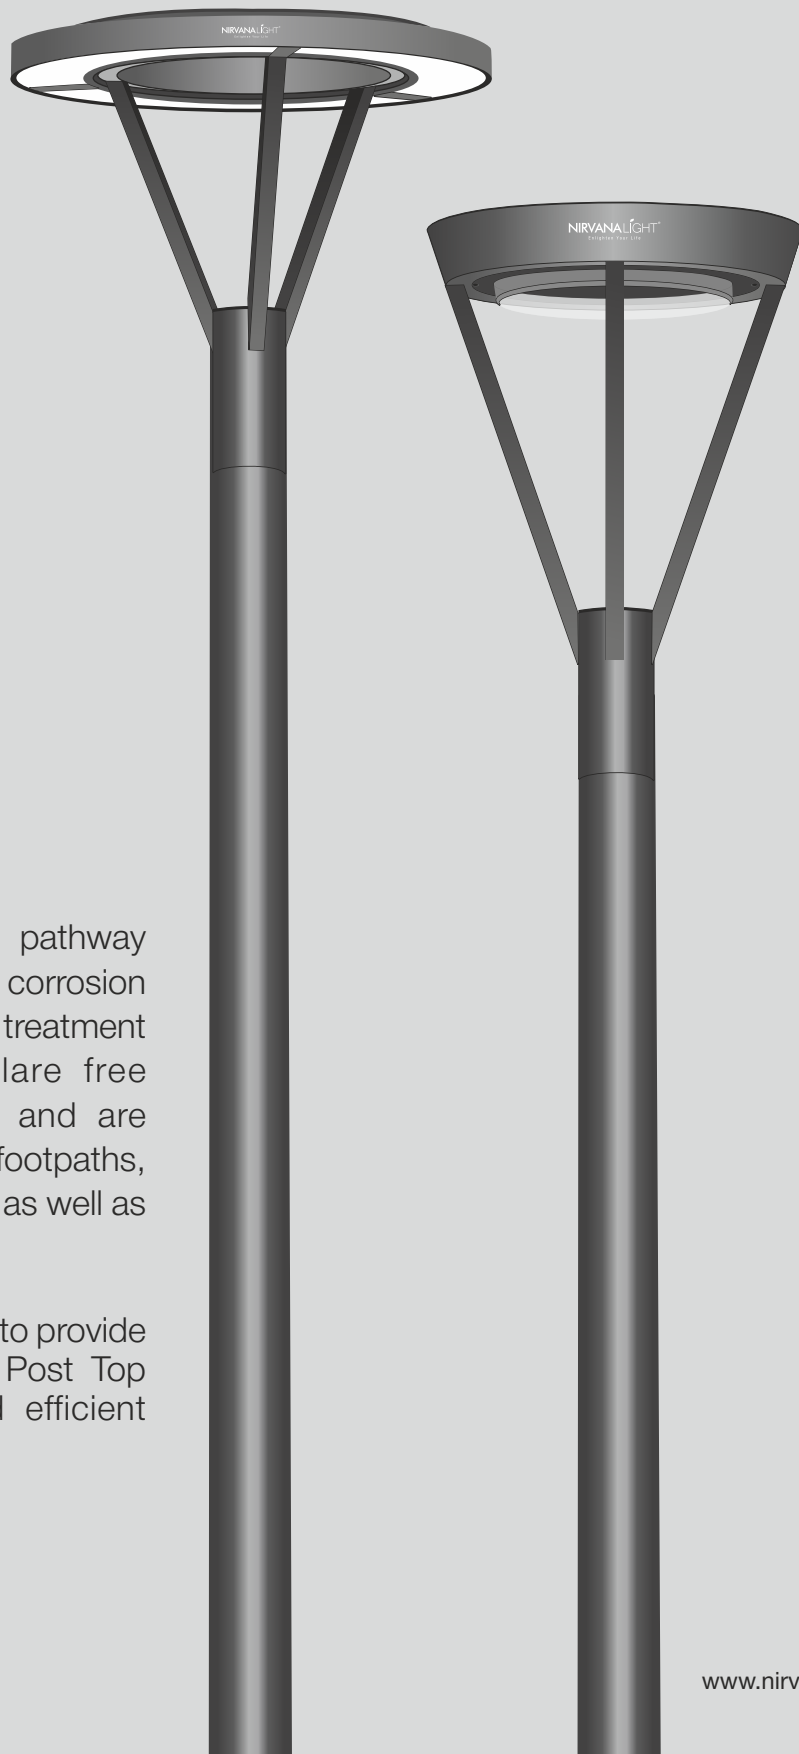

Outdoor Architectural Lighting

Pole Size

Pole Height: 3-6 Meters ▶

Pole Dia B. : 76MM/114MM ▶

Galaxy Post Top

Pole Light

Galaxy-Pole light for street and pathway luminaries, MS housing with high corrosion resistance. Stone wash surface treatment prior to painting process. glare free illumination of ground surface and are perfect for illuminating entrances, footpaths, public area, compound periphery as well as garden and landscape.

Glare-Free Illumination: Designed to provide glare-free lighting, the GALAXY Post Top Poles ensure comfortable and efficient illumination of the ground surface.