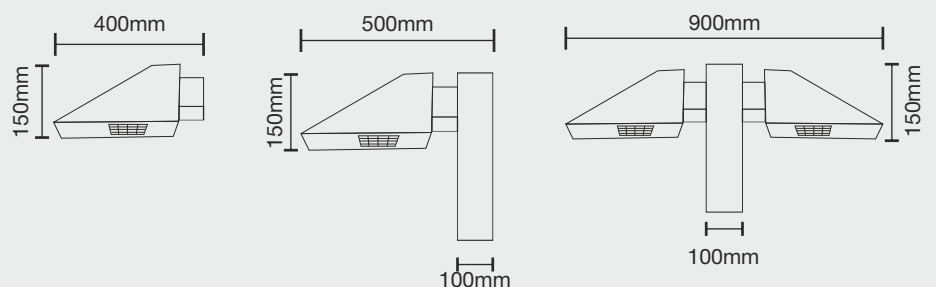

Specification			
MODEL	NL 4428	NL 4429- S/R	NL 4430 - S/R
LED	Osram	Osram	Osram
POWER	30W/45W	30W/45W	2x30W/2x45W
CCT(K)	3000K/4000K/6000K	3000K/4000K/6000K	3000K/4000K/6000K
CRI	≥80	≥80	≥80
BEAM ANGLE	T1/T2/T3/T4	T1/T2/T3/T4	T1/T2/T3/T4
LUMINAIRE BODY	GI	GI	GI
OPTICS	PMMA CLEAR OPTIC LENSES	PMMA CLEAR OPTIC LENSES	PMMA CLEAR OPTIC LENSES
HOUSING COLOR	BLACK / DARK GREY	BLACK / DARK GREY	BLACK / DARK GREY
INPUT	220-240V AC	220-240V AC	220-240V AC
POWER FACTOR	>0.9	>0.9	>0.9
IP	IP65	IP65	IP65
CONTROL & DIMMING	On-Off	On-Off	On-Off
HEAD DIMENSION	400x150MM	600x150MM	900x150MM
POLE HEIGHT	3M/4M/5M/6M	3M/4M/5M/6M	3M/4M/5M/6M
WORKING TEMP	-20°C ~ 50°C	-20°C ~ 50°C	-20°C ~ 50°C