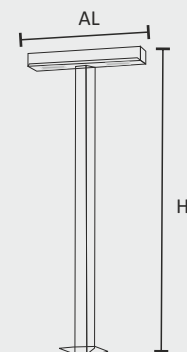

NL 4405

NL 4406

NL 4407

Adjustable Led
10° ,20° ,30°

Adjustable Led
10° , 20° ,30°

Adjustable Led
10° ,20° ,30°

Longitudinal Asymmetric Optic (AL)

Adjustable Led
10°,20°,30°