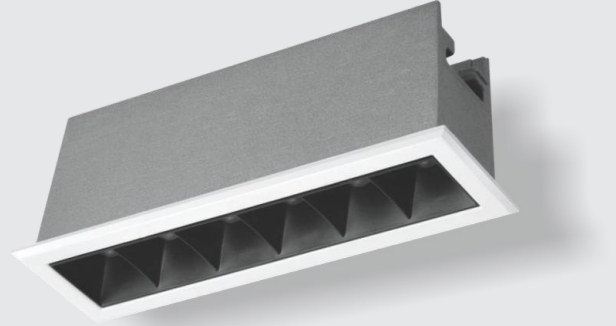

Strike Minima 32mm Light System

Features

Strike Minima 32 mm is minimalistic but expresses the maximum of its functionality through a light beam that interprets the surfaces it illuminates, by giving them new and unexpected purposes.

- A miniature version of strike with 32mm width in 3 options - 3Led (6w-480 Lumen), 6 LED, 12 LED .