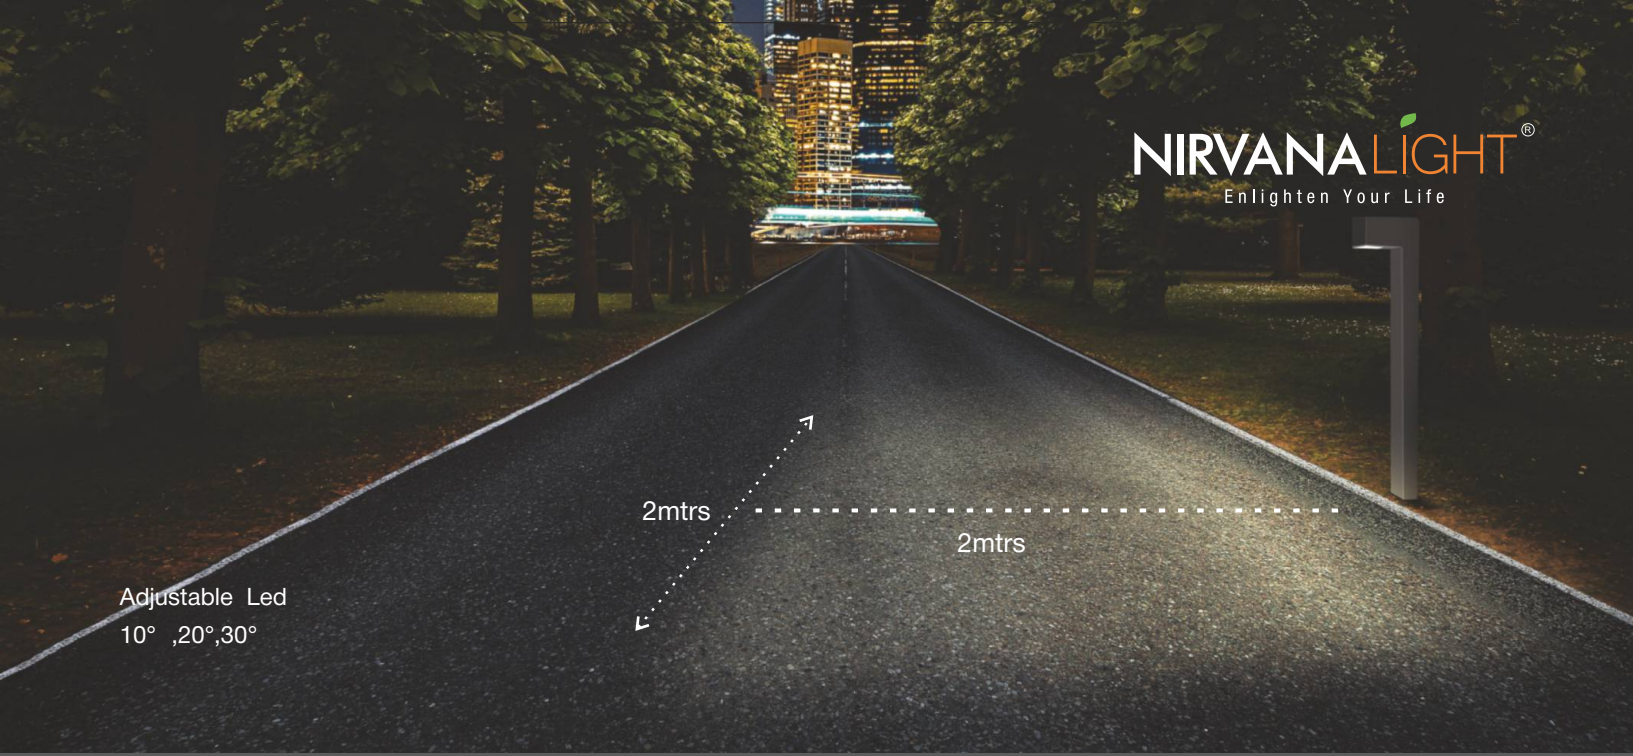

NL 4405

NL 4406

NL 4407

Adjustable Led
10° ,20° ,30°