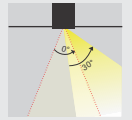

Applications

- Home
- Malls
- Showrooms
- Offices
- Reception Area
- Hotels

NL 1606

NL 1607 (Adjustable)

Adjustable Beam

Specification

Model	NL 1606	NL 1607
Power (W)	11W	13W/15W
Color Temperature (CCT)	3K/4K/6K/TW	3K/4K/6K/TW
Input Voltage	AC 220V-240V	AC 220V-240V
Optics	Reflector	Reflector
Housing	Aluminum Die Cast	Aluminum Die Cast
Finish	White	White
Color Rendering Index (CRI)	>80	>80
Protection Rating (IP)	IP44	IP44
Dimming	Non-Dimmable	Non-Dimmable
Beam Angle	55°	55°
Life Span (hours)	50,000 Hrs	50,000 Hrs
Size	D : 63mm H : 94mm C : 55mm	D : 83mm H : 91mm C : 55mm