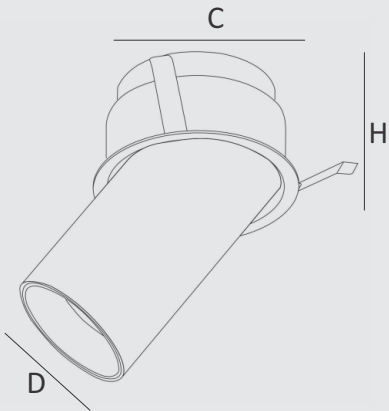

Without Snoot

NL 1446A

Specification

Model	NL 1448-S1	NL 1448-S2	NL 1448-S3	NL 1447
Power (W)	8W	11W/13W	15W/20W	10W
Color Temperature (CCT)	3K, 4K, 6K, TW	3K, 4K, 6K, TW	3K, 4K, 6K, TW	3K, 4K, 6K, TW
LED Type	COB	COB	COB	COB
Housing	Aluminum Die cast	Aluminum Die cast	Aluminum Die cast	Aluminum Die cast
Finish	White	White	White	White
Color Rendering Index (CRI)	>80	>80	>80	>80
Protection Rating (IP)	IP20	IP20	IP20	IP20
Dimming	0-10V/1-10V Analog/ Phase-cut/DALI/TWRF/TWBT			
Life Span (hours)	50,000 Hrs	50,000 Hrs	50,000 Hrs	50,000 Hrs
Size	D : 76mm C : 55mm H : 38mm	D : 98mm C : 75mm H : 45mm	D : 118mm C : 95mm H : 54mm	D : 90mm C : 83mm H : 51mm