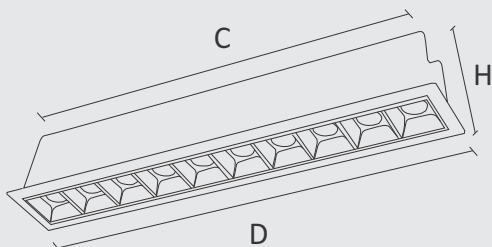

Specification

Model	NL 1414RG	NL 1415RG	NL 1416RG
Power (W)	10W/12W	17W	25W
Color Temperature (CCT)	3K, 4K, 6K, TW	3K, 4K, 6K, TW	3K, 4K, 6K, TW
LED Type	Hi-Power	Hi-Power	Hi-Power
Housing	Aluminum Die cast	Aluminum Die cast	Aluminum Die cast
Finish	Ring - White/Black Reflector - Rose Gold	Ring - White/Black Reflector - Rose Gold	Ring - White/Black Reflector - Rose Gold
Color Rendering Index (CRI)	>80	>80	>80
Protection Rating (IP)	IP20	IP20	IP20
Dimming	0-10V/1-10V Analog/ Phase-cut/DALI/TWRF/TWBT		
Life Span (Hours)	50,000 Hrs	50,000 Hrs	50,000 Hrs
Size	D : 147x45mm C : 140x37mm H : 49mm	D : 280x45mm C : 273x37mm H : 49mm	D : 415x45mm C : 405x37mm H : 49mm