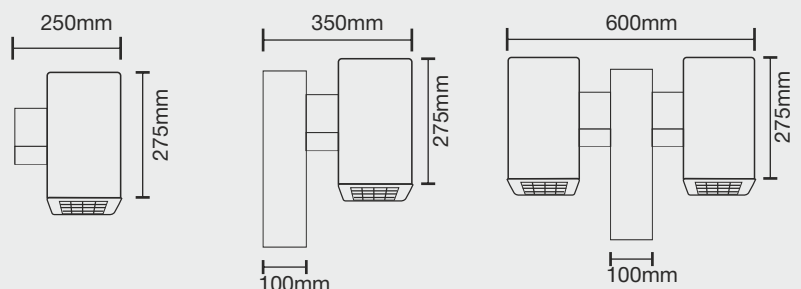

Specification

MODEL	NL 4425	NL 4426 - S/R	NL 4427 - S/R
LED	Osram	Osram	Osram
POWER	30W/45W	30W/45W	2x30W/2x45W
CCT(K)	3000K/4000K/6000K	3000K/4000K/6000K	3000K/4000K/6000K
CRI	≥80	≥80	≥80
BEAM ANGLE	T1/T2/T3/T4	T1/T2/T3/T4	T1/T2/T3/T4
LUMINAIRE BODY	GI	GI	GI
OPTICS	PMMA CLEAR OPTIC LENSES	PMMA CLEAR OPTIC LENSES	PMMA CLEAR OPTIC LENSES
HOUSING COLOR	BLACK / DARK GREY	BLACK / DARK GREY	BLACK / DARK GREY
INPUT	220-240V AC	220-240V AC	220-240V AC
POWER FACTOR	>0.9	>0.9	>0.9
IP	IP65	IP65	IP65
CONTROL & DIMMING	On-Off	On-Off	On-Off
HEAD DIMENSION	250x275MM	350x275MM	600x275MM
POLE HEIGHT	3M/4M/5M/6M	3M/4M/5M/6M	3M/4M/5M/6M
WORKING TEMP	-20°C ~ 50°C	-20°C ~ 50°C	-20°C ~ 50°C