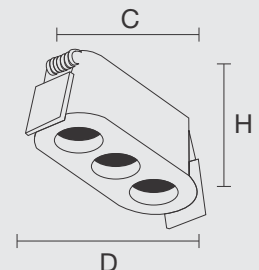

Specification

Model	NL 1575	NL 1576
Power (W)	7W	15W
Color Temperature (CCT)	3K/4K/6K	3K/4K/6K/TW
Input Voltage	AC 220V-240V	AC 220V-240V
Optics	Reflector	Reflector
Housing	Aluminum Die Cast	Aluminum Die Cast
Finish	White	White
Color Rendering Index (CRI)	>80	>80
Protection Rating (IP)	IP20	IP20
Dimming	Non-Dimmable	Non-Dimmable
Beam Angle	36°	36°
Life Span (hours)	50,000 Hrs	50,000 Hrs
Size	D : 69mmx30.5mm H : 27mm C : 64mmx25mm	D : 129mmx33mm H : 31.2mm C : 122mmx25mm