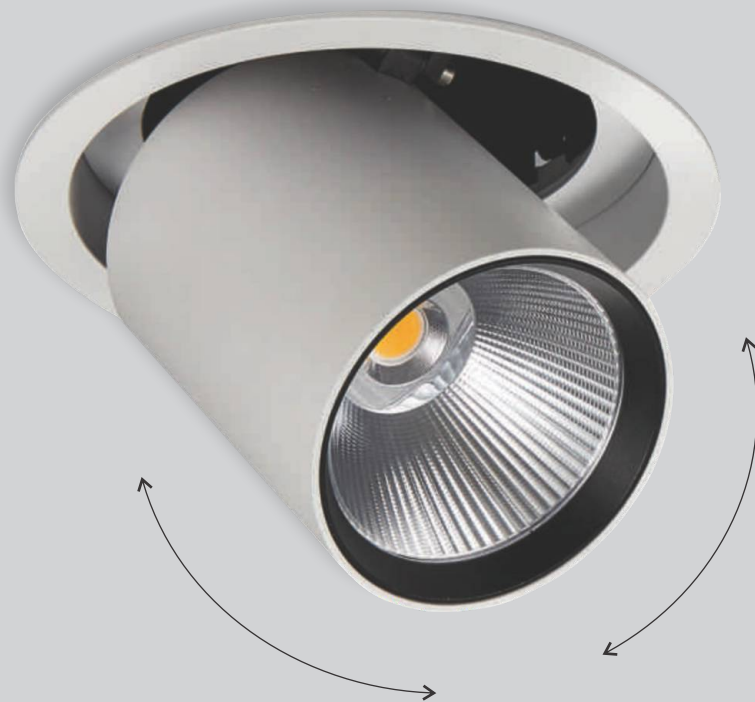

NL 1448-S1

NL 1448-S2

NL 1448-S3

NL 1447

Indoor
Architectural
Lighting

Move
Adjustable
Light System

Move Adjustable Light System

Features

Moove is a family of adjustable downlights which are tiltable as well as rotatable. The luminaire design is such that it can reach maximum horizontal plane or vertical surfaces.

- Aluminium die cast housing.
- Adjustable in all directions, Tilting max 75°, rotation 355°.
- Wide range of wattage & CCT.
- Tuneable white option available over RF or Bluetooth.
- IOT – Product can be operated through handheld devices like Smart phone, Tablet, Laptop or Desktop even from remote location over internet or Bluetooth intranet network.