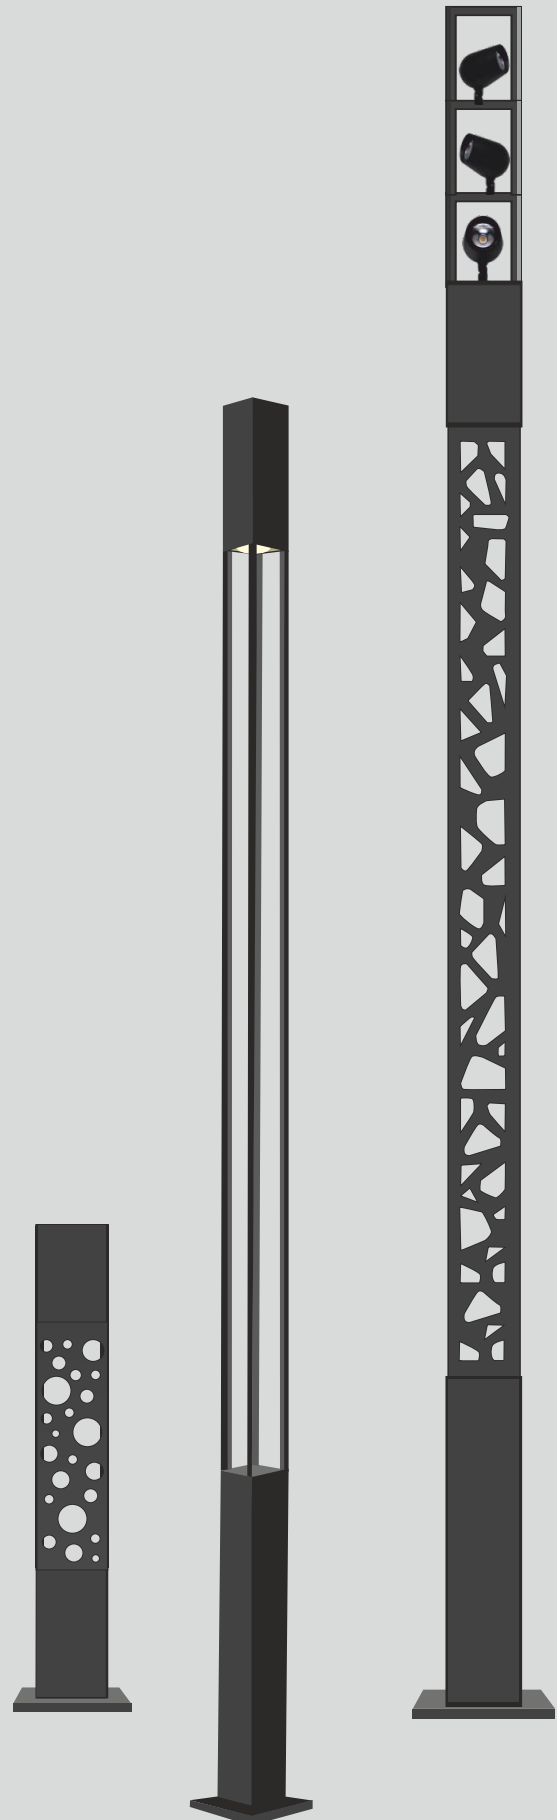

Outdoor Architectural Lighting

Vertilux Bollards & Poles Lighting

The VERTILUX - Bollards & Poles are an excellent choice for various outdoor lighting needs, combining durability, performance, and aesthetic appeal. Designed to provide glare-free lighting, ensuring comfortable and efficient illumination of the ground surface.