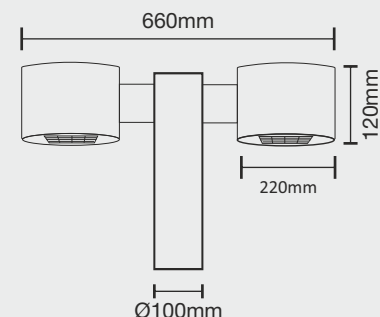

Specification

MODEL	NL 4437	NL 4438
LED	Osram	Osram
POWER	30W/45W	2x30W/45W
CCT(K)	3000K/4000K/6000K	3000K/4000K/6000K
CRI	≥80	≥80
BEAM ANGLE	T1/T2/T3/T4	T1/T2/T3/T4
LUMINAIRE BODY	GI	GI
OPTICS	PMMA CLEAR OPTIC LENSES	PMMA CLEAR OPTIC LENSES
HOUSING COLOR	BLACK/DARK GREY	BLACK/DARK GREY
INPUT	220-240V AC	220-240V AC
POWER FACTOR	>0.9	>0.9
IP RATING	IP65	IP65
CONTROL & DIMMING	On-Off	On-Off
HEAD DIMENSION	380x120MM	660x120MM
POLE HEIGHT	3M/4M/5M/6M	3M/4M/5M/6M
WORKING TEMP	-20°C ~ 50°C	-20°C ~ 50°C