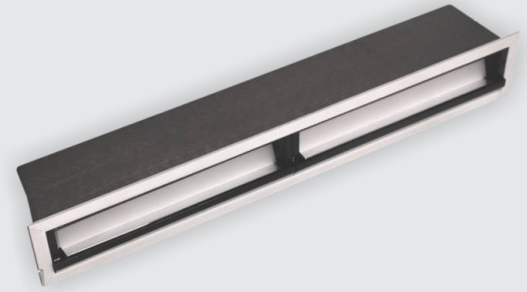

Strike

Even

Features

- Taking the road is the metaphor for walking towards a goal even and especially for lighting designers, when light want to point at a way with delicacy, consistency with the project and with the same visual power
- Configuration of 10W, 17W, 25W LED
- Black anti-glare angular fixed wall washer
- Special body color combination like White, Black