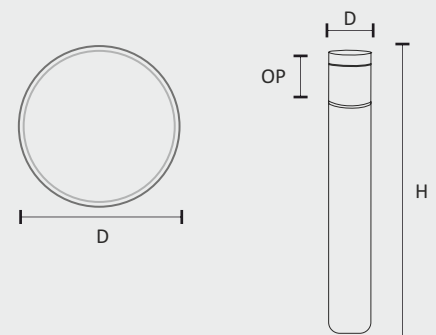

Specification

Model	NL 4321	NL 4322	NL 4323	NL 4324	NL 4325
Power (W)	10W/12W	10W/12W	10W/12W	10W/12W	10W/12W
Color Temperature (CCT)	3K/4K/TW	3K/4K/TW	3K/4K/TW	3K/4K/TW	3K/4K/TW
Input Voltage	AC 220V-240V	AC 220V-240V	AC 220V-240V	AC 220V-240V	AC 220V-240V
Optics	LED	LED	LED	LED	LED
Beam Angle	360°	360°	360°	180°	360°
Housing	Aluminum Die Cast	Aluminum Die Cast	Aluminum Die Cast	Aluminum Die Cast	Aluminum Die Cast
Finish	Dark Grey	Dark Grey	Dark Grey	Dark Grey	Dark Grey
Color Rendering Index (CRI)	>80	>80	>80	>80	>80
Protection Rating (IP)	IP65	IP65	IP65	IP65	IP65
Dimming	Non-Dimmable	Non-Dimmable	Non-Dimmable	Non-Dimmable	Non-Dimmable
Life Span (hours)	50,000 Hrs	50,000 Hrs	50,000 Hrs	50,000 Hrs	50,000 Hrs
Size	D : 100mm H : 300/700/875mm OP: 35mm	D : 100mm H : 365/765/940mm OP: 100mm	D : 100mm H : 330/730/905mm OP: 65mm	D : 100mm H : 330/730/905mm OP: 65mm	D : 100mm H : 365/765/940mm OP: 100mm