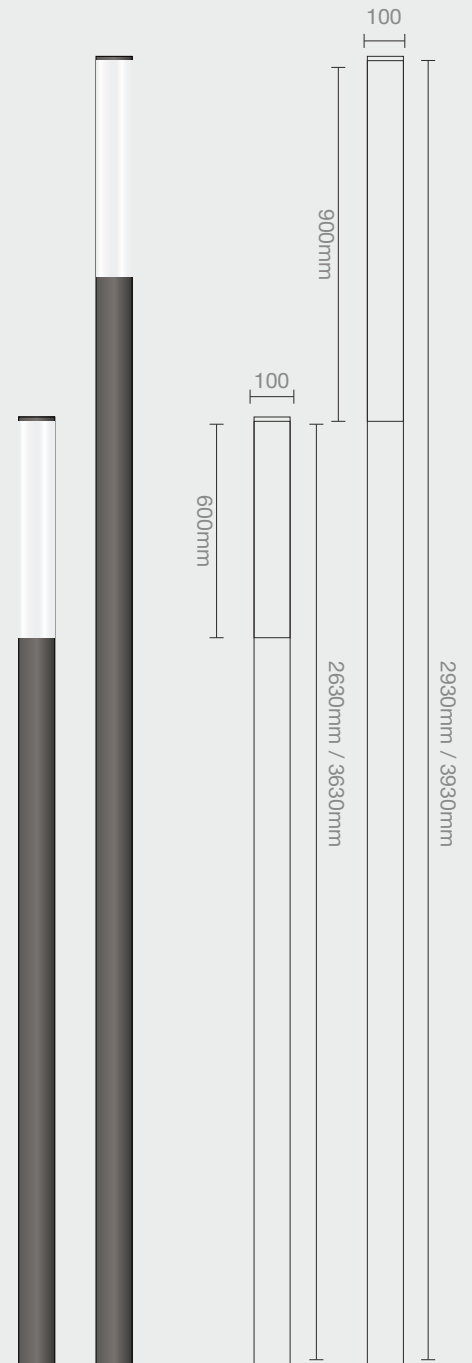

Slimo

Pole Lights

Features

- Aluminium Housing with Integrated MS Hot-Dip Galvanized Pipe.
- Hi-Power OSRAM LED
- Non-Corrosive SS Fasteners
- UV-Stabilized Polycarbonate Diffuser
- Silicon Gasket
- GI Mounting Plate with 360° Alignment
- Pre-Wired and Ready for Operation
- IP65 Rated with Pre-Wired Cable Gland

Applications

- SLIMO Pole Lights
- Driveways
- Pathways
- Building Surrounds
- Entrances
- Squares
- Gardens

NL 4325-CS H 3630

SLIMO - D100

Specification

	NL 4325-CS H 2630	NL 4325-CS H 2930
Model	NL 4325-CS H 2630 NL 4325-CS H 3630	NL 4325-CS H 3930
Power (W)	36W	50W
Color Temperature (CCT)	3K/4K/6K	3K/4K/6K
Input Voltage	AC 220V-240V	AC 220V-240V
Optics	LED	LED
Beam Angle	Symmetrical	Symmetrical
Housing	Aluminum Die Cast	Aluminum Die Cast
Finish	Dark Grey	Dark Grey
Color Rendering Index (CRI)	>80	>80
Protection Rating (IP)	IP65	IP65
Dimming	Non-Dimmable	Non-Dimmable
Life Span (hours)	50,000 Hrs	50,000 Hrs
Size	D : 100mm H : 2630mm/ 3630mm OP: 600mm	D : 100mm H : 2930mm / 3930mm OP: 900mm