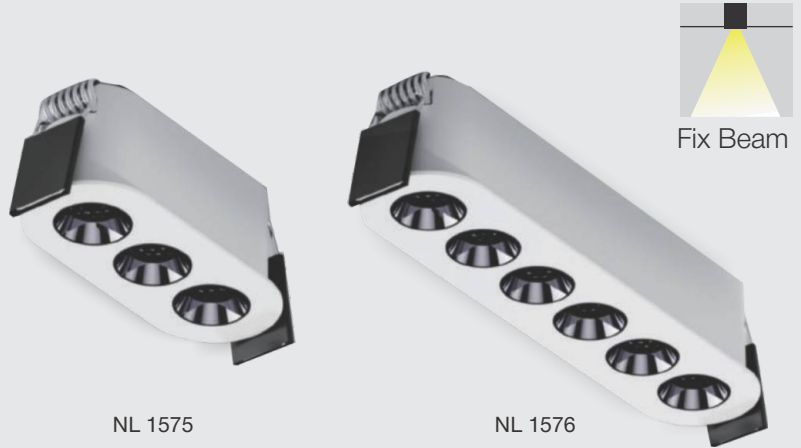

NL 1571

NL 1572

Applications

- Living Room
- Lobby
- Showrooms
- Offices
- Corridor
- Study Room

Specification

Model	NL 1571	NL 1572
Power (W)	7W	12W
Color Temperature (CCT)	3K/4K/6K	3K/4K/6K/TW
Input Voltage	AC 220V-240V	AC 220V-240V
Optics	Reflector	Reflector
Housing	Aluminum Die Cast	Aluminum Die Cast
Finish	White	White
Color Rendering Index (CRI)	>80	>80
Protection Rating (IP)	IP20	IP20
Dimming	Non-Dimmable	Non-Dimmable
Beam Angle	36°	36°
Life Span (hours)	50,000 Hrs	50,000 Hrs
Size	D : 78mmx28mm H : 38mm C : 74mmx24mm	D : 128mmx28mm H : 38mm C : 116mmx24mm

Glowman

Anti-glare Light

Features

- The main body features a radiant surface made of die-cast aluminum, ensuring durability and effective heat dissipation.
- Available in a range from 3000K to 6000K, allowing for customizable lighting that adapts to different moods and activities.
- The fixture is designed for tool-free installation, making it user-friendly and efficient.
- This innovative design is integrated into a sleek black antiglare screen, which effectively minimizes glare and enhances visual comfort.