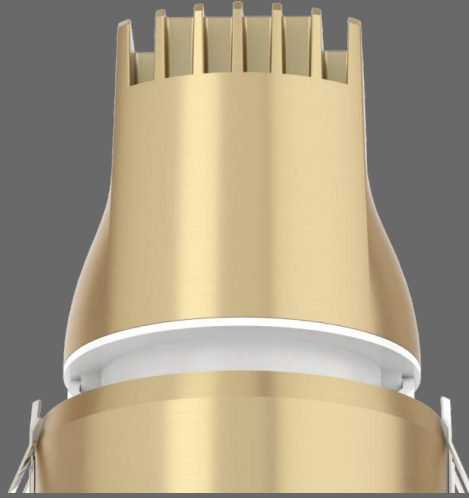

Indoor
Architectural
Lighting

NIRVANALIGHT[®]
Enlighten Your Life

Nube
Deep Recessed Fixed
Anti-glare Chrome

Nube Deep Recessed Fixed Anti-glare Chrome

Features

- Our Recessed LED ceiling light range offers a sleek and modern solution for various indoor lighting applications
- The die-cast aluminum housing ensures efficient heat dissipation.
- Designed to be energy-efficient, consuming less power while delivering high-quality illumination.
- Tunable white option available over RF or Bluetooth.

Applications

- Home
- Malls
- Showrooms
- Offices
- Reception Area
- Hotels

Specification

Model	NL 1601	NL 1602	NL 1603
Power (W)	8W	11W	15W
Color Temperature (CCT)	3K/4K/6K/TW	3K/4K/6K/TW	3K/4K/6K/TW
Input Voltage	AC 220V-240V	AC 220V-240V	AC 220V-240V
Optics	Reflector	Reflector	Reflector
Housing	Aluminum Die Cast	Aluminum Die Cast	Aluminum Die Cast
Finish	White	White	White
Color Rendering Index (CRI)	>80	>80	>80
Protection Rating (IP)	IP44	IP44	IP44
Dimming	Non-Dimmable	Non-Dimmable	Non-Dimmable
Beam Angle	55°	55°	55°
Life Span (hours)	50,000 Hrs	50,000 Hrs	50,000 Hrs
Size	D : 43mm H : 76mm C : 36mm	D : 63mm H : 94mm C : 55mm	D : 83mm H : 94mm C : 55mm

Indoor Architectural Lighting

45°
Shielding Angle

30° adjustable angle

The embedded parts
are adjustable in height

Safe Ceiling attachment

Nube Deep Recessed Adjustable Anti-glare Chrome

Nube

Deep Recessed Adjustable