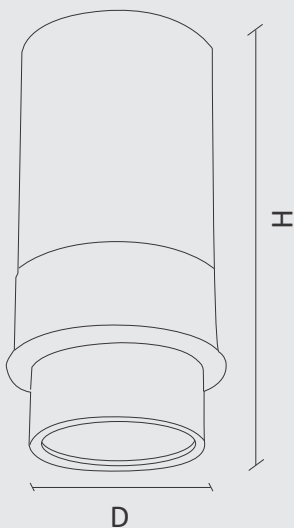

Applications

- Kitchens
- Living Room
- Bedrooms
- Gallery
- Pantries

Specification

Model	NL 1010/A	NL 1012/A	NL 1019	NL 1018
Power (W)	11W	13W	11W	15W
Color Temperature (CCT)	3K, 4K, 6K, TW	3K, 4K, 6K, TW	3K, 4K, 6K, TW	3K, 4K, 6K, TW
LED Type	COB	COB	COB	COB
Housing	Aluminum Die cast	Aluminum Die cast	Aluminum Die cast	Aluminum Die cast
Finish	White	White	White	White
Color Rendering Index (CRI)	>80	>80	>80	>80
Protection Rating (IP)	IP20	IP20	IP20	IP20
Dimming	0-10V/1-10V Analog/ Phase-cut/DALI/TWRF/TWBT			
Life Span (hours)	50,000 Hrs	50,000 Hrs	50,000 Hrs	50,000 Hrs
Size	D : 50mm H : 58mm	D : 50mm H : 100mm	D : 50mm H : 110mm	D : 50mm H : 91mm