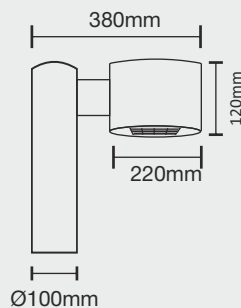

Specification

MODEL	NL 4435	NL 4436
LED	Osram	Osram
POWER	30W/45W	2x30W/45W
CCT(K)	3000K/4000K/6000K	3000K/4000K/6000K
CRI	≥80	≥80
BEAM ANGLE	T1/T2/T3/T4	T1/T2/T3/T4
LUMINAIRE BODY	GI	GI
OPTICS	PMMA CLEAR OPTIC LENSES	PMMA CLEAR OPTIC LENSES
HOUSING COLOR	BLACK/DARK GREY	BLACK/DARK GREY
INPUT	220-240V AC	220-240V AC
POWER FACTOR	>0.9	>0.9
IP RATING	IP65	IP65
CONTROL & DIMMING	On-Off	On-Off
HEAD DIMENSION	380x120MM	600x120MM
POLE HEIGHT	3M/4M/5M/6M	3M/4M/5M/6M
WORKING TEMP	-20°C ~ 50°C	-20°C ~ 50°C