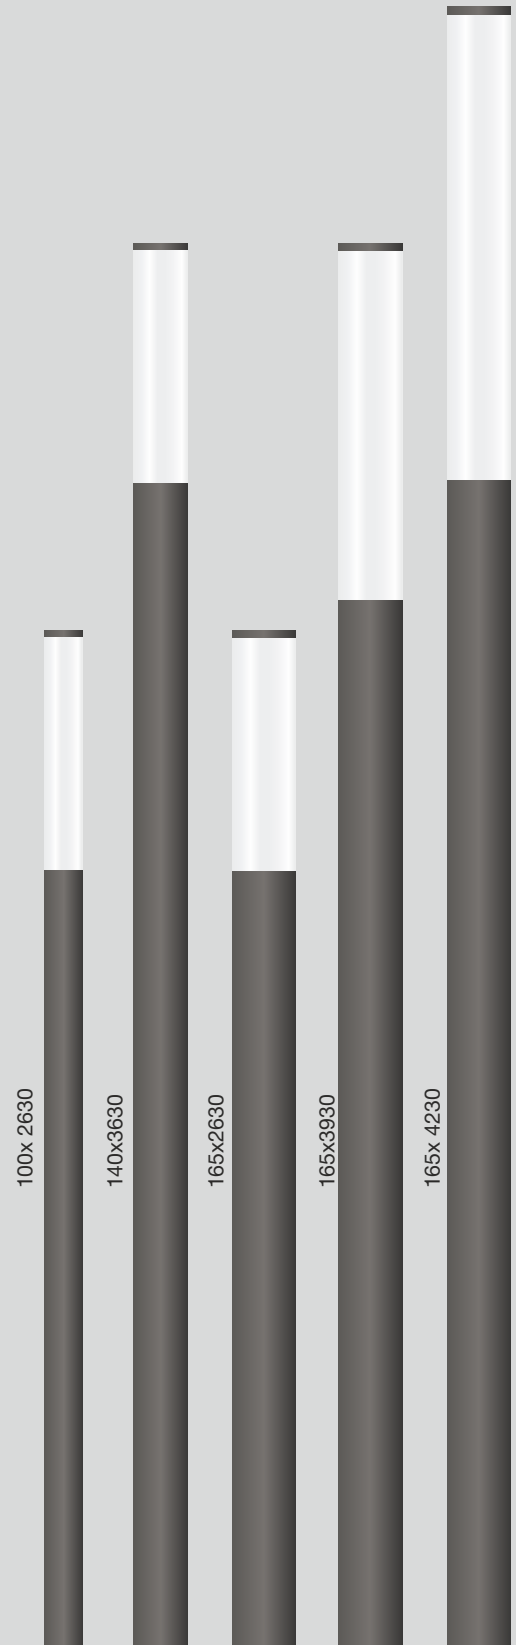

Slimo

Pole Lights

Features

- Aluminium Housing with Integrated MS Hot-Dip Galvanized Pipe.
- Hi-Power OSRAM LED
- Non-Corrosive SS Fasteners
- UV-Stabilized Polycarbonate Diffuser
- Silicon Gasket
- GI Mounting Plate with 360° Alignment
- Pre-Wired and Ready for Operation
- IP65 Rated with Pre-Wired Cable Gland

Applications

- SLIMO Pole Lights
- Driveways
- Pathways
- Building Surrounds
- Entrances
- Squares
- Gardens

≥ 80 CRI