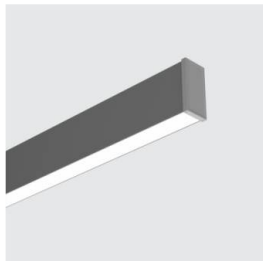

Scoop-Suspended Profile