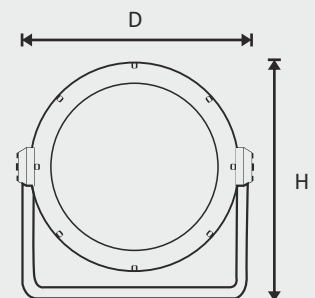

FACADE

Lighting System

Features

- Aluminum extruded Die cast body
- Hi-power SMD LED for extra wide angle.
- Non-corrosive SS fasteners.
- Pre-Wired Cable Gland with IP67 Rating
- Silicon gasket.

Applications

- Entrances
- Malls
- Theaters
- Malls
- Public Areas
- Sculptures and Monuments
- Compound Periphery

Specification

MODEL	NL-FLD-R1	NL-FLD-R2
LED	OSRAM	OSRAM
POWER	24W/36W	54W/72W
CCT(K)	3000K/4000K/6000K	3000K/4000K/6000K
CRI	≥90	≥90
BEAM ANGLE	5°/30°/40°/60°/90°/120°	5°/30°/40°/60°/90°/120°
LUMINAIRE BODY	ALUMINUM BODY+	ALUMINUM BODY+
OPTICS	TOUGHENED CLEAR GLASS	TOUGHENED CLEAR GLASS
HOUSING COLOR	BLACK/GREY	BLACK/GREY
INPUT	220-240V AC	220-240V AC
POWER FACTOR	>0.9	>0.9
IP	IP65	IP65
CONTROL & DIMMING	NON DIMMING	NON DIMMING
DIMENSION	235x260MM	265x290MM
POLE HEIGHT	3M/4M/5M/6M	3M/4M/5M/6M
WORKING TEMP	-40°C ~ 55°C	-40°C ~ 55°C