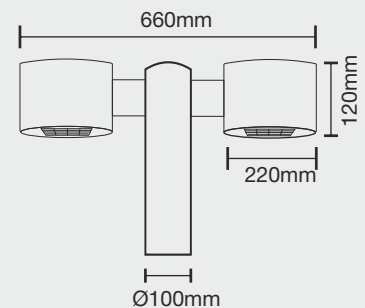

Specification

MODEL	NL 4435	NL 4436
LED	Osram	Osram
POWER	30W/45W	2x30W/45W
CCT(K)	3000K/4000K/6000K	3000K/4000K/6000K
CRI	≥80	≥80
BEAM ANGLE	T1/T2/T3/T4	T1/T2/T3/T4
LUMINAIRE BODY	GI	GI
OPTICS	PMMA CLEAR OPTIC LENSES	PMMA CLEAR OPTIC LENSES
HOUSING COLOR	BLACK/DARK GREY	BLACK/DARK GREY
INPUT	220-240V AC	220-240V AC
POWER FACTOR	>0.9	>0.9
IP RATING	IP65	IP65
CONTROL & DIMMING	On-Off	On-Off
HEAD DIMENSION	380x120MM	600x120MM
POLE HEIGHT	3M/4M/5M/6M	3M/4M/5M/6M
WORKING TEMP	-20°C ~ 50°C	-20°C ~ 50°C