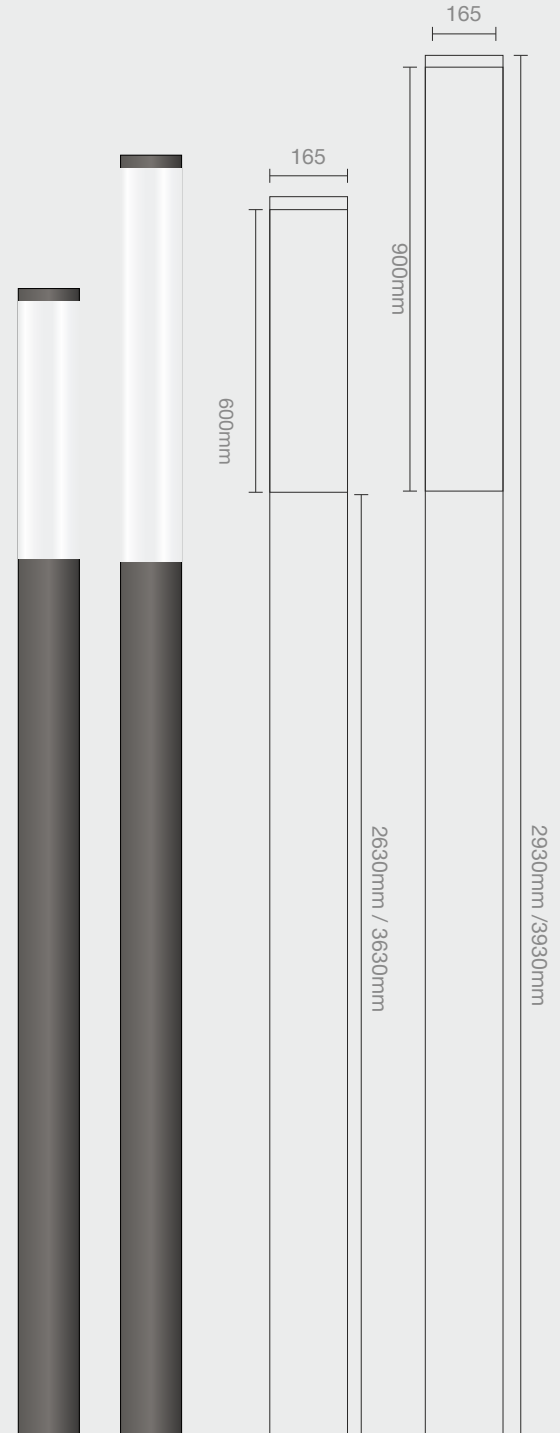

Slimo

Pole Lights

Features

- Aluminium Housing with Integrated MS Hot-Dip Galvanized Pipe.
- Hi-Power OSRAM LED
- Non-Corrosive SS Fasteners
- UV-Stabilized Polycarbonate Diffuser
- Silicon Gasket
- GI Mounting Plate with 360° Alignment
- Pre-Wired and Ready for Operation
- IP65 Rated with Pre-Wired Cable Gland

Applications

- SLIMO Pole Lights
- Driveways
- Pathways
- Building Surrounds
- Entrances
- Squares
- Gardens

SLIMO - D165

Specification

Model	NL 4345-CS H 2630 NL 4345-CS H 3630	NL 4345-CS H 2930 NL 4345-CS H 3930
Power (W)	50W	70W
Color Temperature (CCT)	3K/4K/6K	3K/4K/6K
Input Voltage	AC 220V-240V	AC 220V-240V
Optics	LED	LED
Beam Angle	Symmetrical	Symmetrical
Housing	Aluminum Die Cast	Aluminum Die Cast
Finish	Dark Grey	Dark Grey
Color Rendering Index (CRI)	>80	>80
Protection Rating (IP)	IP65	IP65
Dimming	Non-Dimmable	Non-Dimmable
Life Span (hours)	50,000 Hrs	50,000 Hrs
Size	D : 165mm H : 2630mm / 3630mm OP: 600mm	D : 165mm H : 2930mm/ 3930mm OP: 900mm