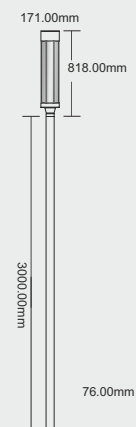

Specification

Model	NL 4350	NL 4351
LED	Osram/Bridgelux/Equivalent	Osram/Bridgelux/Equivalent
Power (W)	30W/45W/60W	30W/45W/60W
Color Temperature (CCT)	3000K/4000K/6000K	3000K/4000K/6000K
Color Rendering Index (CRI)	≥80	≥80
Housing	Aluminium & GI Pole	Aluminium & GI Pole
Optics	Clear Diffuser	Clear Diffuser
Beam Angle	Symmetrical	Symmetrical
Finish	Dark Grey	Dark Grey
Input Voltage	220-240V AC	220-240V AC
Power Factor (PF)	>0.9	>0.9
Protection Rating (IP)	IP65	IP65
Dimming	Non-Dimmable	Non-Dimmable
Head Dimension	Ø171x722MM	Ø171x818MM
Total Height	2M/3M/4M	2M/3M/4M