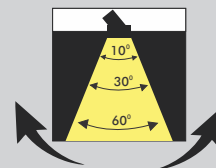

Indoor Architectural Lighting

10° - 60° Zoom Adjustable Beam

Retrofit LED Lamps Light System