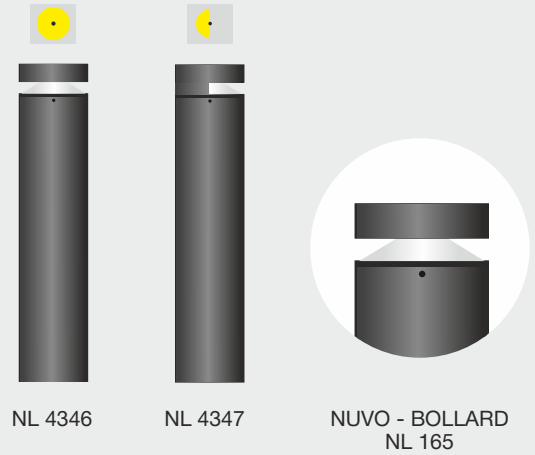

Nuvo-NL 165

Bollard Lights

Features

- Stone Wash Surface Treatment & Enhanced Durability
- Glare-Free Illumination Comfortable Lighting
- Versatile Applications Entrances

Applications

- Entrances
- Footpaths
- Compound Periphery
- Garden and Landscape