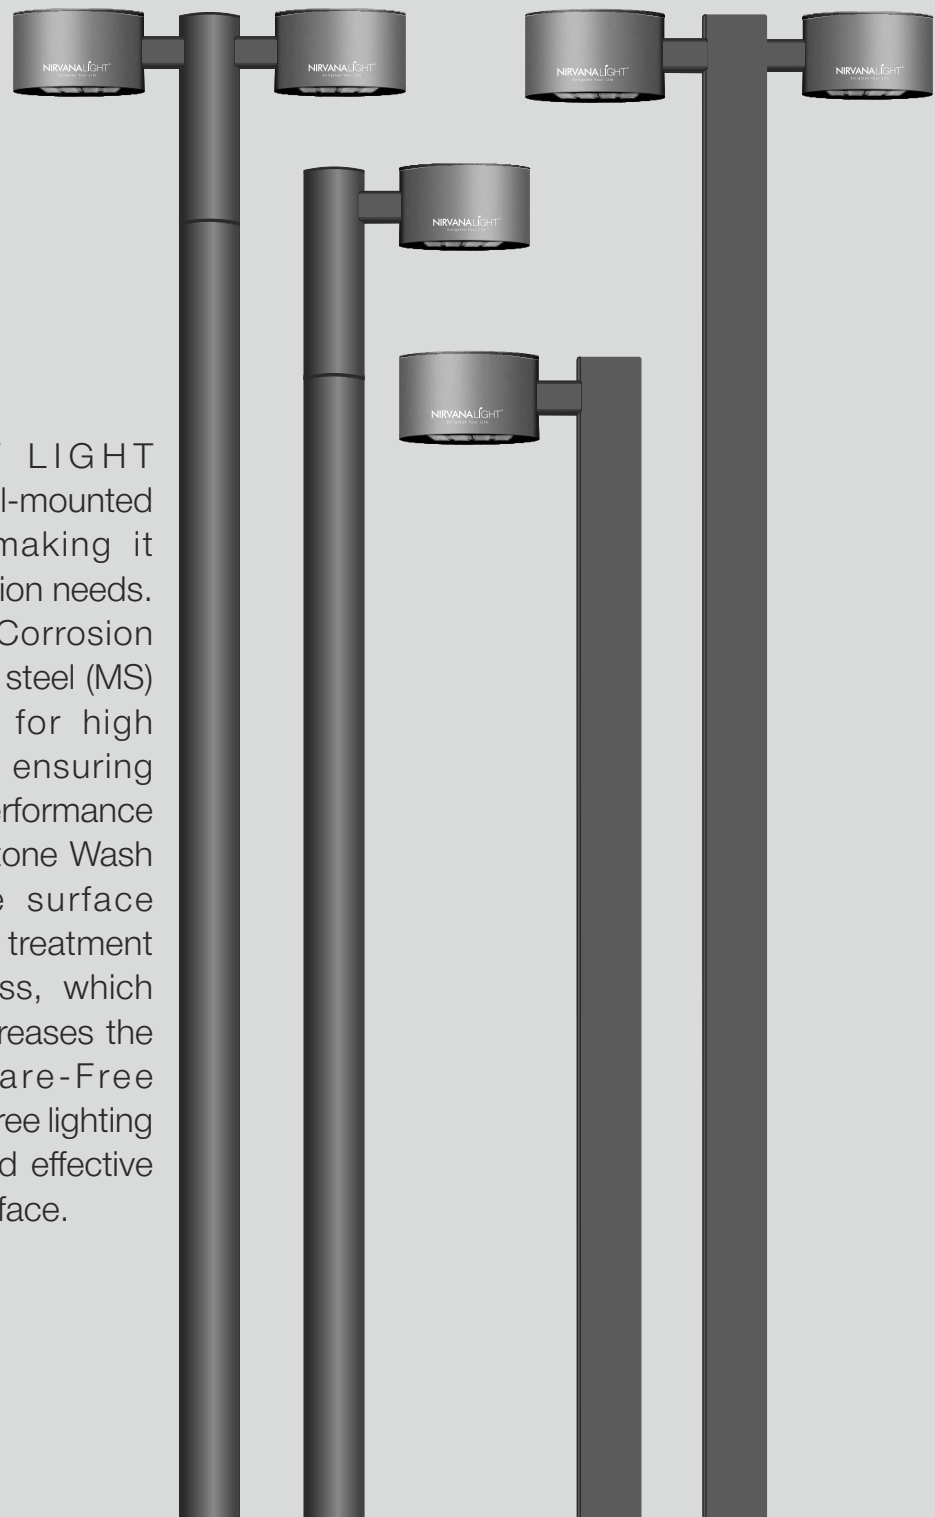

Outdoor Architectural Lighting

Modern Street Light

MODERN – STREET LIGHT
Specifically designed for wall-mounted and pathway lighting, making it versatile for different installation needs. **MS Housing with High Corrosion Resistance:** Features a mild steel (MS) housing that is treated for high resistance to corrosion, ensuring durability and long-lasting performance in outdoor environments. **Stone Wash Surface Treatment:** The surface undergoes a stone wash treatment before the painting process, which enhances the finish and increases the fixture's durability. **Glare-Free Illumination:** Provides glare-free lighting to ensure a comfortable and effective illumination of the ground surface.