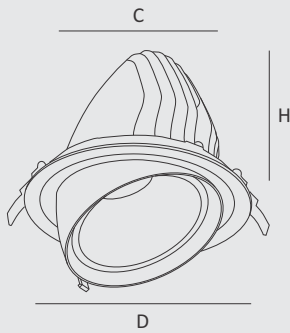

Optima Retail Recessed Down Light System

Specification			
Model	NL 1328	NL 1329	NL 1330
Power (W)	11W/15W	24W/32W	36W/42W
Color Temperature (CCT)	3K, 4K, 6K,TW	3K, 4K, 6K,TW	3K, 4K, 6K,TW
LED Type	COB	COB	COB
Housing	Aluminum Die cast	Aluminum Die cast	Aluminum Die cast
Finish	White	White	White
Color Rendering Index (CRI)	>80	>80	>80
Protection Rating (IP)	IP20	IP20	IP20
Dimming	0-10V/1-10V Analog/ Phase-cut/DALI/TWRF/TWBT		
Life Span (hours)	50,000 Hrs	50,000 Hrs	50,000 Hrs
Size	D : 94mm H : 72mm C : 85mm	D : 148mm H : 121mm C : 140mm	D : 180mm H : 147mm C : 170mm