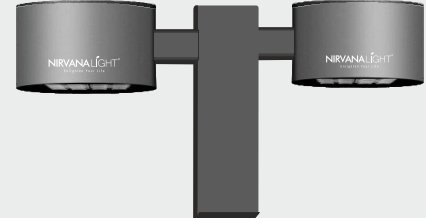

Modern Type Drums-S Street Light

Features

- GI made housing.
- Non-corrosive SS fasteners.
- Product supplied pre-wired cable gland compliance to IP67 rating
- Silicon gasket.

Applications

- Public area lighting like parks & squares
- Courtyards
- Mini street lighting
- Residential area lighting
- Smaller roadways
- Private driveways

NL 4438

Specification

MODEL	NL 4437	NL 4438
LED	Osram	Osram
POWER	30W/45W	2x30W/45W
CCT(K)	3000K/4000K/6000K	3000K/4000K/6000K
CRI	≥80	≥80
BEAM ANGLE	T1/T2/T3/T4	T1/T2/T3/T4
LUMINAIRE BODY	GI	GI
OPTICS	PMMA CLEAR OPTIC LENSES	PMMA CLEAR OPTIC LENSES
HOUSING COLOR	BLACK/DARK GREY	BLACK/DARK GREY
INPUT	220-240V AC	220-240V AC
POWER FACTOR	>0.9	>0.9
IP RATING	IP65	IP65
CONTROL & DIMMING	On-Off	On-Off
HEAD DIMENSION	380x120MM	660x120MM
POLE HEIGHT	3M/4M/5M/6M	3M/4M/5M/6M
WORKING TEMP	-20°C ~ 50°C	-20°C ~ 50°C