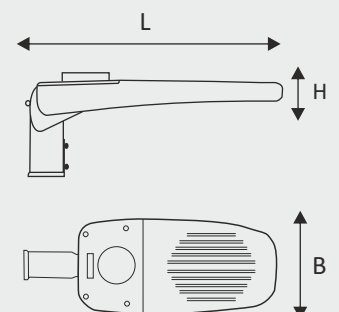

Bubble Level for Alignment