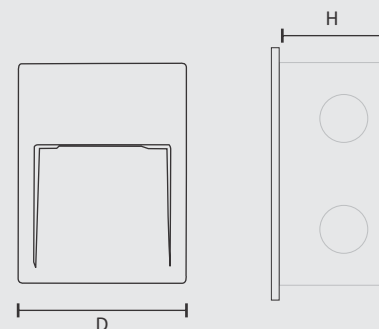

Lorenza

Floor Washer / Flood Light Recessed Mounted

Features

- Aluminium die cast body
- Corrosion Resistance
- Polymerization Pre-Treatment: Enhanced Protection
- Weatherproof Design
- Hi-power LED used for better output luminous.
- Energy Efficiency
- Pathways and Corridors
- Applications: Exterior Landscape

Applications

- Exterior Landscape: Garden and Yard Lighting
- Pathways and Corridors: Walkway Lighting
- Ramps and Parking Lots: Safety Lighting

Specification

Model	NL 4208	NL 4209	NL 4210	NL 4211
Power (W)	8W	8W	8W	8W
Color Temperature (CCT)	3000K	3000K	3000K	3000K
Input Voltage	AC 220V-240V	AC 220V-240V	AC 220V-240V	AC 220V-240V
Optics	LED	LED	LED	LED
Beam Angle	Asymmetrical	Asymmetrical	Asymmetrical	Asymmetrical
Housing	Aluminum Die Cast	Aluminum Die Cast	Aluminum Die Cast	Aluminum Die Cast
Finish	Dark Grey	Dark Grey	Dark Grey	Dark Grey
Color Rendering Index (CRI)	>80	>80	>80	>80
Protection Rating (IP)	IP65	IP65	IP65	IP65
Dimming	Non-Dimmable	Non-Dimmable	Non-Dimmable	Non-Dimmable
Life Span (hours)	50,000 Hrs	50,000 Hrs	50,000 Hrs	50,000 Hrs
Size	D : 115mm H : 50mm	D : 115x115mm H : 50mm	D : 120x90mm H : 50mm	D : 90x120mm H : 50mm