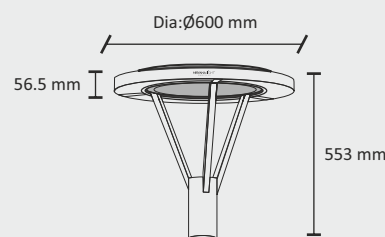

MODEL	NL 4393	NL 4394
LED	Osram/Bridgelux/Equivalent	Osram/Bridgelux/Equivalent
POWER	40W/60W/90W	30W/45W/60W
CCT(K)	3000K/4000K/6000K	3000K/4000K/6000K
CRI	≥80	≥80
BEAM ANGLE	Wide->120°	Wide->120°
LUMINAIRE BODY	Aluminum & GI Pole	Aluminum & GI Pole
OPTICS	MILKY DIFFUSER GLASS	MILKY DIFFUSER GLASS
HOUSING COLOR	BLACK / DARK GREY	BLACK / DARK GREY
INPUT	220-240V AC	220-240V AC
POWER FACTOR	>0.9	>0.9
IP	IP65	IP65
CONTROL & DIMMING	On-Off	On-Off
HEAD DIMENSION	600x553MM	450x670MM
POLE HEIGHT	3M/4M/5M/6M	3M/4M/5M/6M
WORKING TEMP	-20°C ~ 50°C	-20°C ~ 50°C