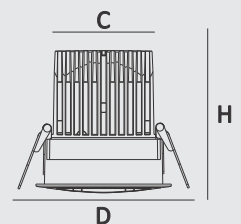

Applications

- Home
- Malls
- Showrooms
- Offices
- Reception Area
- Hotels

True Wall Washable

Specification

Model	NL 1549
Power (W)	12W
Color Temperature (CCT)	3K/4K/6K
Input Voltage	AC 220V-240V
Optics	Reflector
Housing	Aluminum Die Cast
Finish	White
Color Rendering Index (CRI)	>80
Protection Rating (IP)	IP20
Dimming	Non-Dimmable
Beam Angle	Wall Washer
Life Span (hours)	50,000 Hrs
Size	D : 85mm H : 80mm C : 75mm