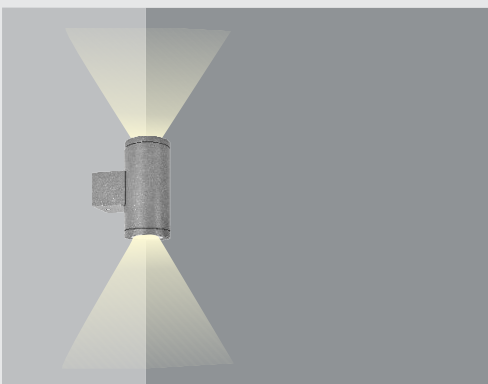

Kubic-Wall

Up-Down Light

Features

- Aluminium Die Cast body
- Hi-power SMD LED for extra wide angle.
- Non-corrosive SS fasteners and toughened glass.
- Toughened Glass
- Silicon gasket

Applications

- Residential: Garden and Yard Lighting
- Building Facade: Architectural Highlighting
- Passages: Walkways and Corridors
- Public Spaces
- Pathways Garden and Landscape Paths
- Sculptures and Structures: Artistic Lighting

Specification

Model	NL 4133	NL 4136	NL 4139
Power (W)	2x18W	2x24W	2x32W
Color Temperature (CCT)	3000K	3000K	3000K
Input Voltage	AC 220V-240V	AC 220V-240V	AC 220V-240V
Optics	Lens	Reflector	Reflector
Housing	Aluminum Die Cast	Aluminum Die Cast	Aluminum Die Cast
Finish	Dark Grey	Dark Grey	Dark Grey
Color Rendering Index (CRI)	>80	>80	>80
Protection Rating (IP)	IP65	IP65	IP65
Dimming	Non-Dimmable	Non-Dimmable	Non-Dimmable
Life Span (hours)	50,000 Hrs	50,000 Hrs	50,000 Hrs
Size	D : 100mm/H : 350mm	D : 140mm/H : 400mm	D : 165mm/H : 500mm