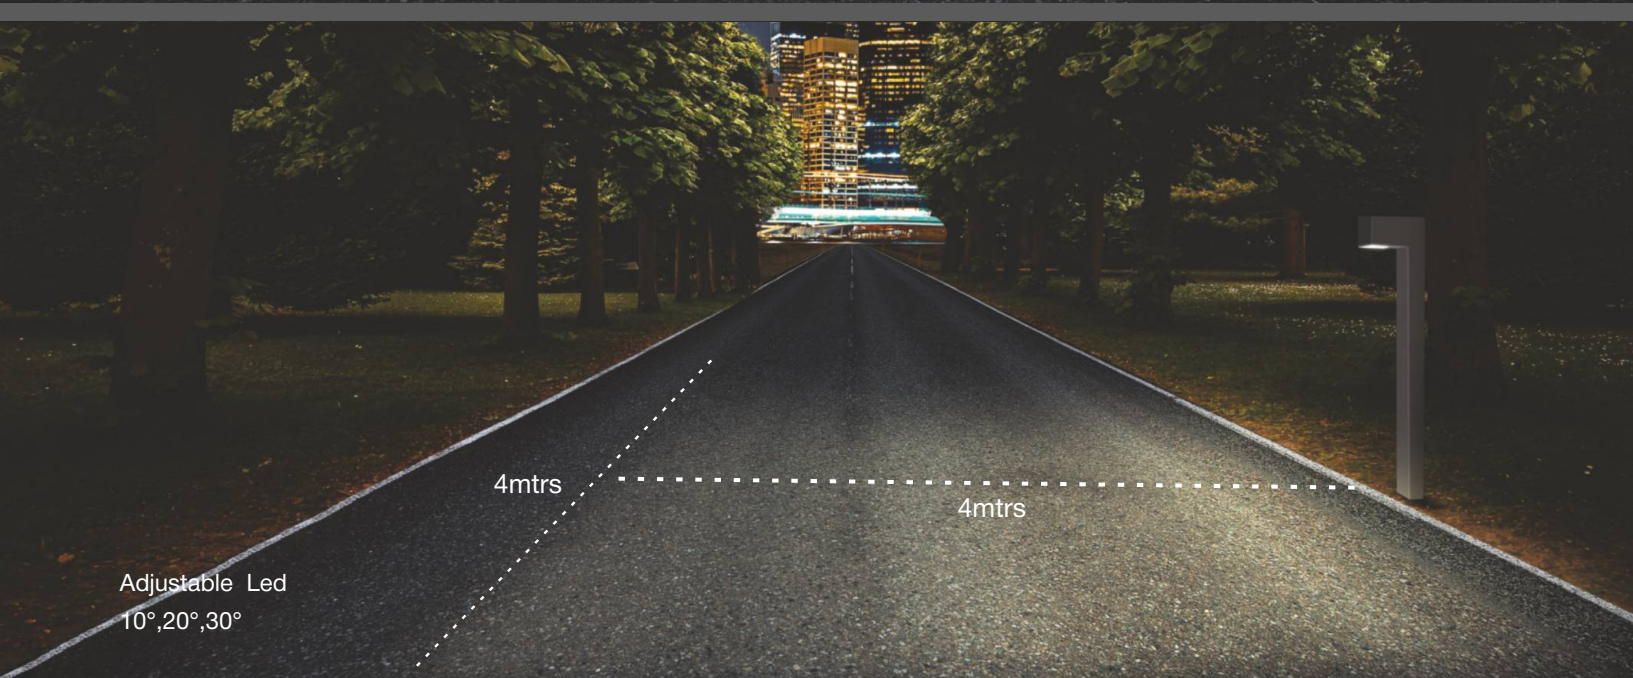

Adjustable Led
10° ,20° ,30°