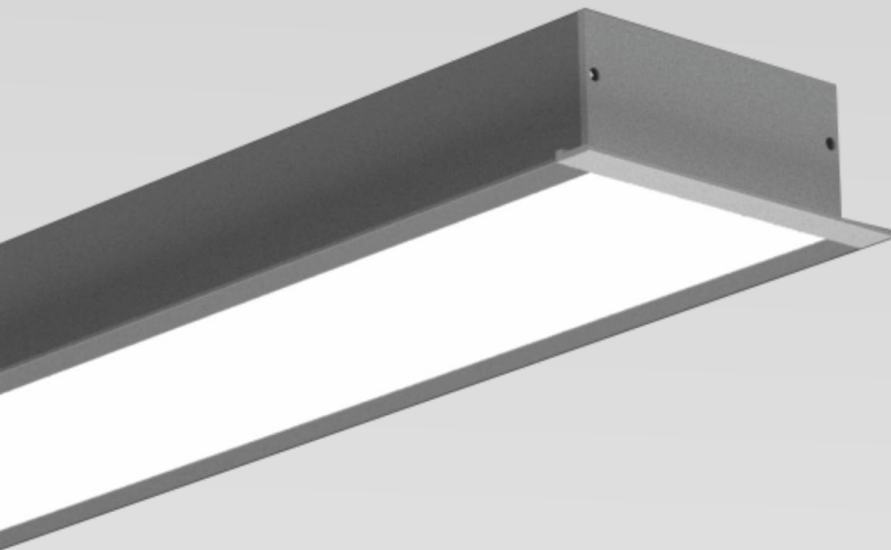

Indoor Architectural Lighting

Outre-Recessed Light System

Outre Recessed Light System

Features

- Recessed mounted slim profile is ideal for expressing a stylish and classic continuity. Recesso, tailored to suit false ceiling is a slim and elegantly designed fixture, ideally suited for office and software industry applications. It offers a uniform, glarefree, cool white and soft lighting in the workspace. Recesso is made of extruded aluminum for better thermal management.
- Aluminium extruded housing.
- Dot less diffuser.
- Wide range of wattage & CCT in 80 CRI like 3000K, 4000K, 6000K.
- Special CCT available on request like, 2200'K , 2700'K 3500K, 5000K,
- High CRI available on request lie 3000K & 4000K.
- Tuneable white option available over RF or Bluetooth.
- IOT – Product can be operate through handheld device like Smart phone, tablet, Laptop or desktop even from remote location over internet or Bluetooth intranet network.