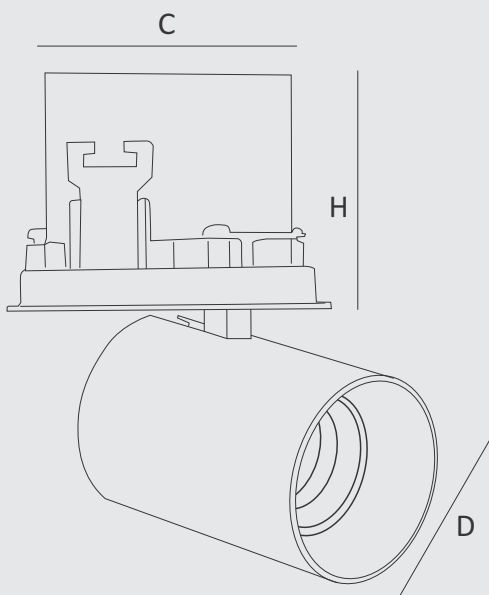

Specification

Model	NL 1449	NL 1460	NL 1460TL
Power (W)	8W	13W	13W
Color Temperature (CCT)	3K, 4K, 6K, TW	3K, 4K, 6K, TW	3K, 4K, 6K, TW
LED Type	COB	COB	COB
Housing	Aluminum Die cast	Aluminum Die cast	Aluminum Die cast
Finish	White	White	White
Color Rendering Index (CRI)	>80	>80	>80
Protection Rating (IP)	IP20	IP20	IP20
Dimming	0-10V/1-10V Analog/ Phase-cut/DALI/TWRF/TWBT		
Life Span (hours)	50,000 Hrs	50,000 Hrs	50,000 Hrs
Size	D : 84mm C : 75mm H : 90mm	D : 100mm C : 89mm H : 105mm	D : 88mm C : 127mm H : 93mm