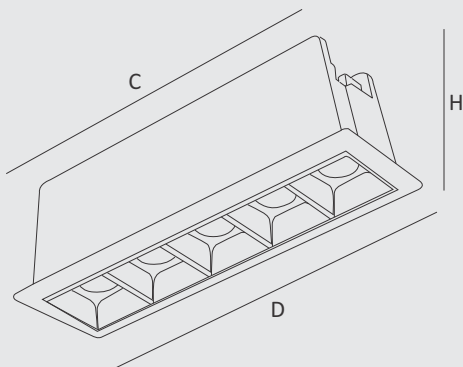

Specification

Model	NL 1414	NL 1415	NL 1416
Power (W)	10W/12W	17W	25W
Color Temperature (CCT)	3K, 4K, 6K, TW	3K, 4K, 6K, TW	3K, 4K, 6K, TW
LED Type	Hi-Power	Hi-Power	Hi-Power
Housing	Aluminum Die cast	Aluminum Die cast	Aluminum Die cast
Finish	White	White	White
Color Rendering Index (CRI)	>80	>80	>80
Protection Rating (IP)	IP20	IP20	IP20
Dimming	0-10V/1-10V Analog/ Phase-cut/DALI/TWRF/TWBT		
Life Span (hours)	50,000 Hrs	50,000 Hrs	50,000 Hrs
Size	D : 147x45mm C : 140x37mm H : 49mm	D : 280x45mm C : 273x37mm H : 49mm	D : 415x45mm C : 405x37mm H : 49mm