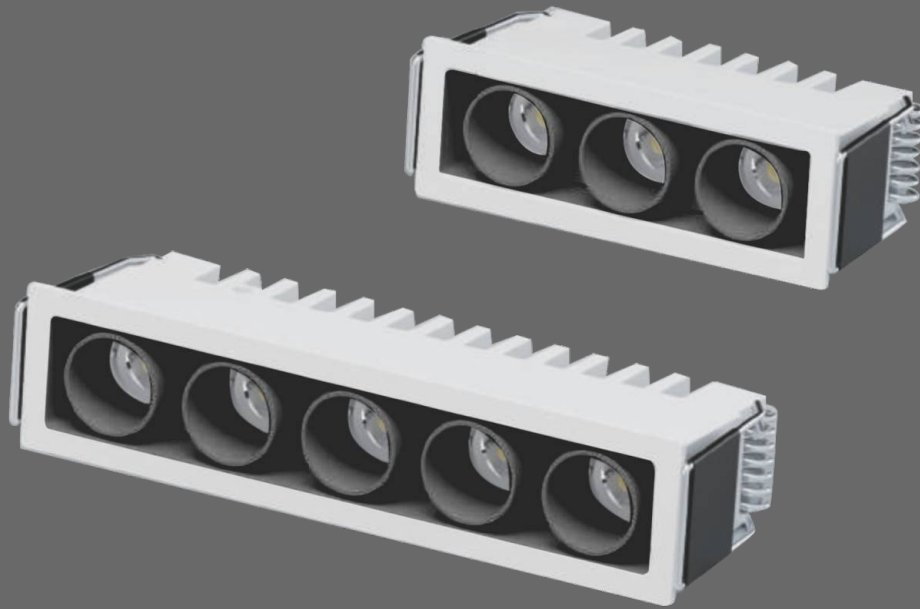

Indoor Architectural Lighting

NIRVANALIGHT®
Enlighten Your Life

Brillo/Glowman Anti Glare Light