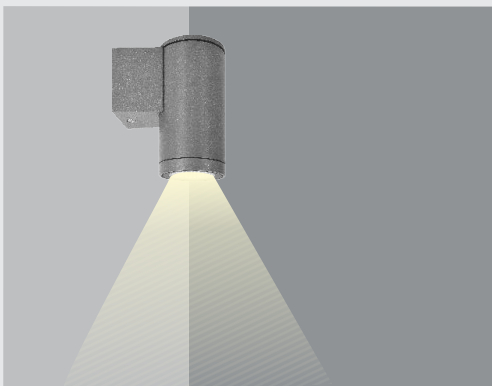

Specification

Model	NL 4121	NL 4032	NL 4042
Power (W)	6W	8W	15W
Color Temperature (CCT)	3000K	3000K	3000K
Input Voltage	AC 220V-240V	AC 220V-240V	AC 220V-240V
Optics	Lens	Reflector	Reflector
Beam Angle	6° / 25°	15° / 25° / 38° / 60°	20° / 30° / 40° / 60°
Housing	Aluminum Die Cast	Aluminum Die Cast	Aluminum Die Cast
Finish	Dark Grey	Dark Grey	Dark Grey
Color Rendering Index (CRI)	>80	>80	>80
Protection Rating (IP)	IP65	IP65	IP65
Dimming	Non-Dimmable	Non-Dimmable	Non-Dimmable
Life Span (hours)	50,000 Hrs	50,000 Hrs	50,000 Hrs
Size	D : 60mm/H : 100mm	D : 60mm/H : 120mm	D : 82mm/H : 160mm