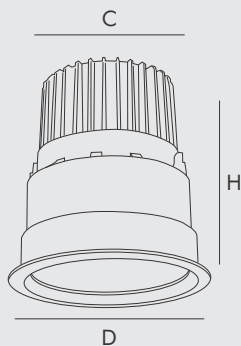

Applications

- Kitchens
- Living Room
- Bedrooms
- Gallery
- Pantries

Specification

Model	NL 1086	NL 0391	NL 0421
Power (W)	22W / 24W / 27W	25W/32W	36W/42W
Color Temperature (CCT)	3K, 4K, 6K,TW	3K, 4K, 6K,TW	3K, 4K, 6K,TW
LED Type	COB	COB	COB
Housing	Aluminum Die cast	Aluminum Die cast	Aluminum Die cast
Finish	White	White	White
Color Rendering Index (CRI)	>80	>80	>80
Protection Rating (IP)	IP20	IP20	IP20
Dimming	0-10V/1-10V Analog/ Phase-cut/DALI/TWRF/TWBT		
Life Span (hours)	50,000 Hrs	50,000 Hrs	50,000 Hrs
Size	D : 130mm H : 100mm C : 116mm	D : 115mm H : 121mm C : 103mm	D : 150mm H : 160mm C : 130mm