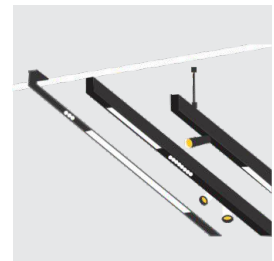

Cruiser Magnetic + Lockable

Pg. 113-124

Gardo-Surface & Spike

Pg. 125-128

Pg. 129-130

KUBO-WALL ONE WAY LIGHT

Pg. 129-134

Pg. 135-136