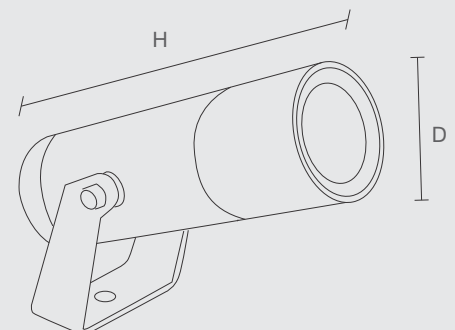

Specification

Model	NL 4305	NL 4306	NL 4309	NL 4301	NL 4302
Power (W)	3W/5W	10W	8W	11W	15W/20W
Color Temperature (CCT)	3000K	3000K	3000K	3000K	3000K
Input Voltage	AC 220V-240V	AC 220V-240V	AC 220V-240V	AC 220V-240V	AC 220V-240V
Optics	Lens	Lens	Reflector	Reflector	Reflector
Beam Angle	6°/ 25°	6°/ 25°	15°/ 25°/ 38°/ 60°	15°/ 25°/ 38°/ 60°	20°/ 30°/ 40°/ 60°
Housing	Aluminum Die Cast				
Finish	Dark Grey	Dark Grey	Dark Grey	Dark Grey	Dark Grey
Color Rendering Index (CRI)	>80	>80	>80	>80	>80
Protection Rating (IP)	IP65	IP65	IP65	IP65	IP65
Dimming	Non-Dimmable	Non-Dimmable	Non-Dimmable	Non-Dimmable	Non-Dimmable
Life Span (hours)	50,000 Hrs	50,000 Hrs	50,000 Hrs	50,000 Hrs	50,000 Hrs
Size	D : 35mm/H : 105mm	D : 60mm/H : 75mm	D : 60mm/H : 105mm	D : 62mm/H : 145mm	D : 82mm/H : 175mm