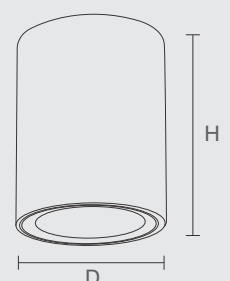

Specification

Model	NL 4031	NL 4041
Power (W)	6W	8W
Color Temperature (CCT)	3000K	3000K
Input Voltage	AC 220V-240V	AC 220V-240V
Optics	Lens	Lens
Beam Angle	6° / 25°	24° / 40°
Housing	Aluminum Die Cast	Aluminum Die Cast
Finish	White	White
Color Rendering Index (CRI)	>80	>80
Protection Rating (IP)	IP65	IP65
Dimming	Non-Dimmable	Non-Dimmable
Life Span (hours)	50,000 Hrs	50,000 Hrs
Size	D : 50mm/H : 65mm	D : 60mm/H : 75mm