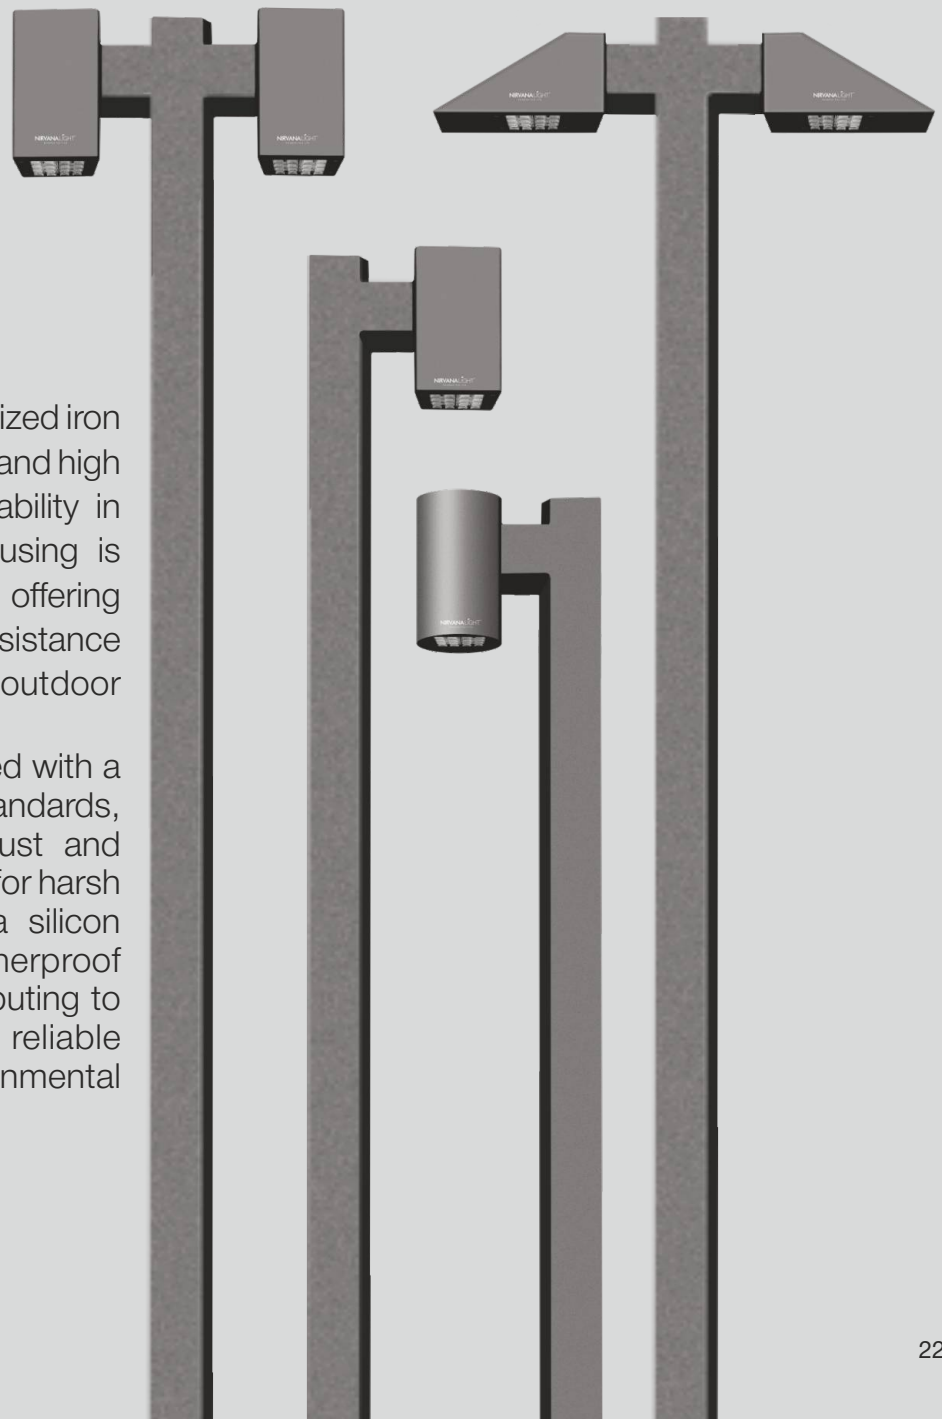

The product is supplied pre-wired with a cable gland that meets IP67 standards, providing protection against dust and water ingress, making it suitable for harsh weather conditions. Includes a silicon gasket to enhance the weatherproof sealing of the luminaires, contributing to its IP67 rating and ensuring reliable performance in various environmental conditions.