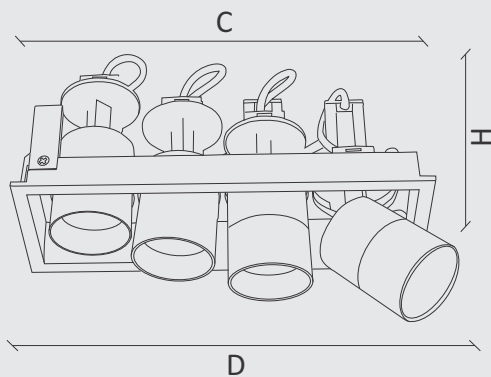

Specification

Model	NL 1436	NL 1438	NL 1439
Power (W)	20W	10W	20W
Color Temperature (CCT)	3K, 4K	3K, 4K, 6K, TW	3K, 4K, 6K, TW
LED Type	Hi-Power	COB	COB
Housing	Aluminum Die cast	Aluminum Die cast	Aluminum Die cast
Finish	White	White	White
Color Rendering Index (CRI)	>80	>80	>80
Protection Rating (IP)	IP20	IP20	IP20
Dimming	0-10V/1-10V Analog/ Phase-cut/DALI/TWRF/TWBT		
Life Span (hours)	50,000 Hrs	50,000 Hrs	50,000 Hrs
Size	D : 190x70mm C : 182x62mm H : 44mm	D : 108x70mm C : 98x62mm H : 97mm	D : 190x70mm C : 182x62mm H : 97mm