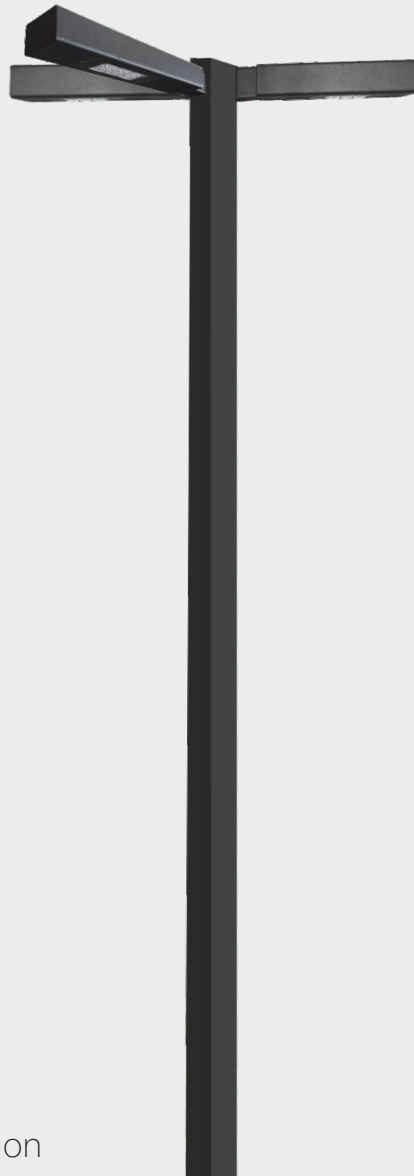

Outdoor Architectural Lighting

Squaro Pole Light

Aluminium Housing High Corrosion Resistance The bollard is constructed from high-quality aluminium, which provides excellent resistance to corrosion. This makes it suitable for use in diverse environmental conditions, ensuring longevity & durability.