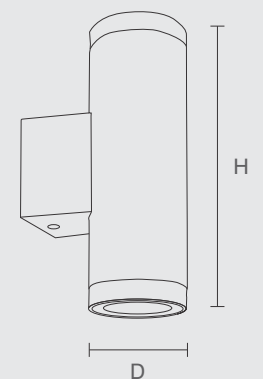

Specification

Model	NL 4122	NL 4033	NL 4043
Power (W)	2x6W	2x6W	2x13W
Color Temperature (CCT)	3000K	3000K	3000K
Input Voltage	AC 220V-240V	AC 220V-240V	AC 220V-240V
Optics	Lens	Reflector	Reflector
Beam Angle	6° / 25°	15° / 25° / 38° / 60°	20° / 30° / 40° / 60°
Housing	Aluminum Die Cast	Aluminum Die Cast	Aluminum Die Cast
Finish	Dark Grey	Dark Grey	Dark Grey
Color Rendering Index (CRI)	>80	>80	>80
Protection Rating (IP)	IP65	IP65	IP65
Dimming	Non-Dimmable	Non-Dimmable	Non-Dimmable
Life Span (hours)	50,000 Hrs	50,000 Hrs	50,000 Hrs
Size	D : 60mm/H : 125mm	D : 60mm/H : 180mm	D : 82mm/H : 215mm