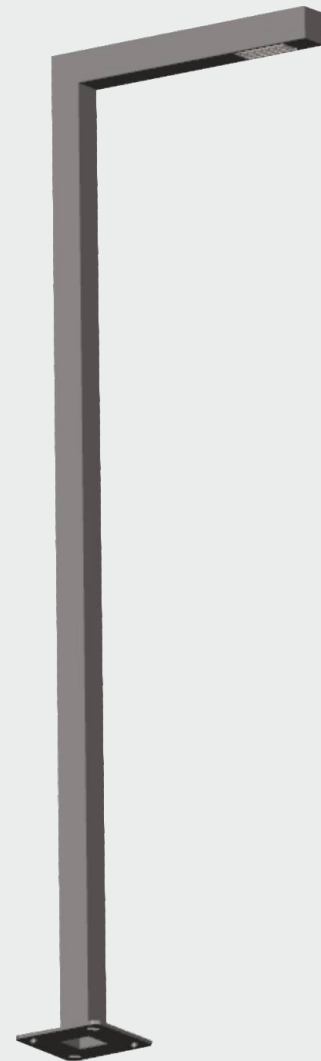

Marvello

Modern Street Light

The MARVELLO street light features a sleek and modern square pole design, making it a visually appealing addition to any street or residential area.

Integrated LED Driver: The LED driver is an integral part of the design, ensuring efficient operation and simplifying the overall system. **Weatherproof Construction:** Designed to withstand various weather conditions, the street light is fully weatherproof, ensuring long-lasting.

Aluminium Extruded Die Cast Body: The street light features a robust aluminum die-cast body that is both durable and lightweight, designed to withstand outdoor conditions. **Hi-Power SMD LED:** Equipped with high-power Surface-Mount Device (SMD) LEDs, providing an extra-wide beam angle for broad and uniform illumination. **Non-Corrosive SS Fasteners:** Stainless steel fasteners are used to prevent rust and corrosion, ensuring long-term reliability in various weather conditions. **Pre - Wired Cable Gland with IP67 Rating:** The product comes pre-wired with a cable gland that meets IP67 standards, providing protection against dust and water ingress, suitable for harsh outdoor environments. **Silicon Gasket:** A silicon gasket is included to enhance sealing and ensure the street light's weatherproof capabilities.

NL 4412