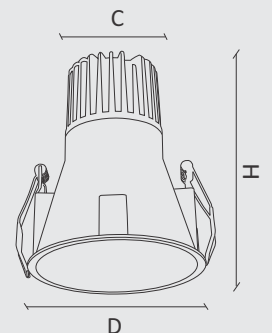

Specification

Model	NL 1469	NL 1037L	NL 1031	NL 0135L	NL 1444
Power (W)	13W/15W/18W/20W	11W/13W/15W	11W/13W/15W	11W/13W/15W	12W
Color Temperature (CCT)	3K, 4K, 6K, TW	3K, 4K, 6K, TW	3K, 4K, 6K, TW	3K, 4K, 6K, TW	3K, 4K, 6K
LED Type	COB	COB	COB	COB	Hi-Power
Housing	Aluminium Die cast	Aluminium Die cast	Aluminium Die cast	Aluminium Die cast	Aluminium Die cast
Finish	White	White	White	White	White
Color Rendering Index (CRI)	>80	>80	>80	>80	>80
Protection Rating (IP)	IP20	IP20	IP20	IP20	IP20
Dimming	0-10V/1-10V Analog/ Phase-cut/DALI/TWRF/TWBT				
Life Span (hours)	50,000 Hrs	50,000 Hrs	50,000 Hrs	50,000 Hrs	50,000 Hrs
Size	D : 105mm C : 100mm H : 129mm	D : 80mm C : 70mm H : 80mm	D : 82mm C : 70mm H : 70mm	D : 78mm C : 72mm H : 86mm	D : 93x93mm C : 87x87mm H : 82mm