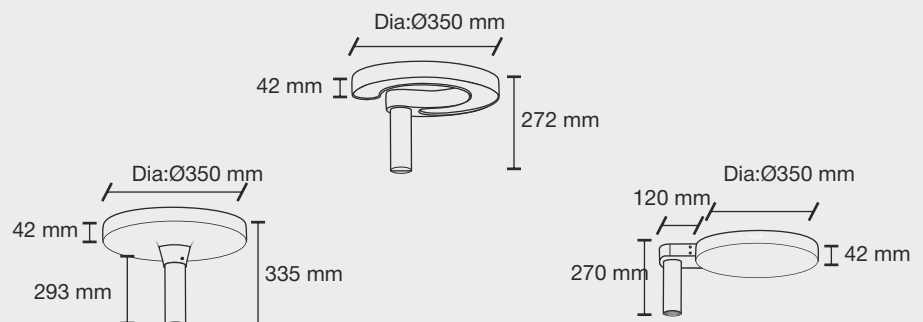

Specification

MODEL	NL 4390	NL 4391	NL 4392
LED	Osram	Osram	Osram
POWER	30W/45W/60W	30W/45W/60W	30W/45W/60W
CCT(K)	3000K/4000K/6000K	3000K/4000K/6000K	3000K/4000K/6000K
CRI	≥80	≥80	≥80
BEAM ANGLE	Wide->120°	Wide->120°	Wide->120°
LUMINAIRE BODY	ALUMINUM BODY	ALUMINUM BODY	ALUMINUM BODY
OPTICS	MILKY DIFFUSER GLASS/PRISMATIC	MILKY DIFFUSER GLASS/PRISMATIC	MILKY DIFFUSER GLASS/PRISMATIC
HOUSING COLOR	BLACK / DARK GREY	BLACK / DARK GREY	BLACK / DARK GREY
INPUT	220-240V AC	220-240V AC	220-240V AC
POWER FACTOR	>0.9	>0.9	>0.9
IP	IP65	IP65	IP65
CONTROL & DIMMING	On-Off	On-Off	On-Off
HEAD DIMENSION	350x42MM	350x42MM	350x42MM
POLE HEIGHT	3M/4M/5M/6M	3M/4M/5M/6M	3M/4M/5M/6M
WORKING TEMP	-20°C ~ 50°C	-20°C ~ 50°C	-20°C ~ 50°C