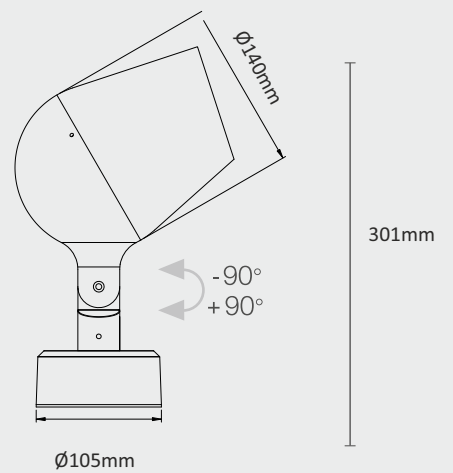

Projector

NEO-N 65

65MM - 3/6W
510 lm
3K/4K/6K

NEO-N 95

95mm - 8/20W
2000 lm
3K/4K/6K

NEO-N 140

140mm - 20/60W
4000 lm
3K/4K/6K