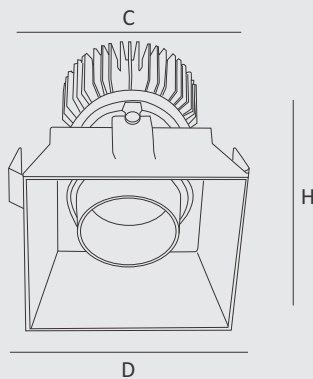

Applications

- Kitchens
- Living Room
- Bedrooms
- Gallery
- Pantries

Specification				
Model	NL 1456	NL 1456A	NL 1457	NL 1460TL
Power (W)	12W	12W	10W	13W
Color Temperature (CCT)	3K, 4K, 6K, TW	3K, 4K, 6K, TW	3K, 4K, 6K, TW	3K, 4K, 6K, TW
LED Type	COB	COB	COB	COB
Housing	Aluminum Die cast	Aluminum Die cast	Aluminum Die cast	Aluminum Die cast
Finish	White	White	White	White
Color Rendering Index (CRI)	>80	>80	>80	>80
Protection Rating (IP)	IP20	IP20	IP20	IP20
Dimming	0-10V/1-10V Analog/ Phase-cut/DALI/TWRF/TWBT			
Life Span (hours)	50,000 Hrs	50,000 Hrs	50,000 Hrs	50,000 Hrs
Size	D : 85mm C : 114mm H : 120mm	D : 85mm C : 114mm H : 120mm	D : 85mm H : 100mm C : 114mm	D : 88mm H : 93mm C : 127mm