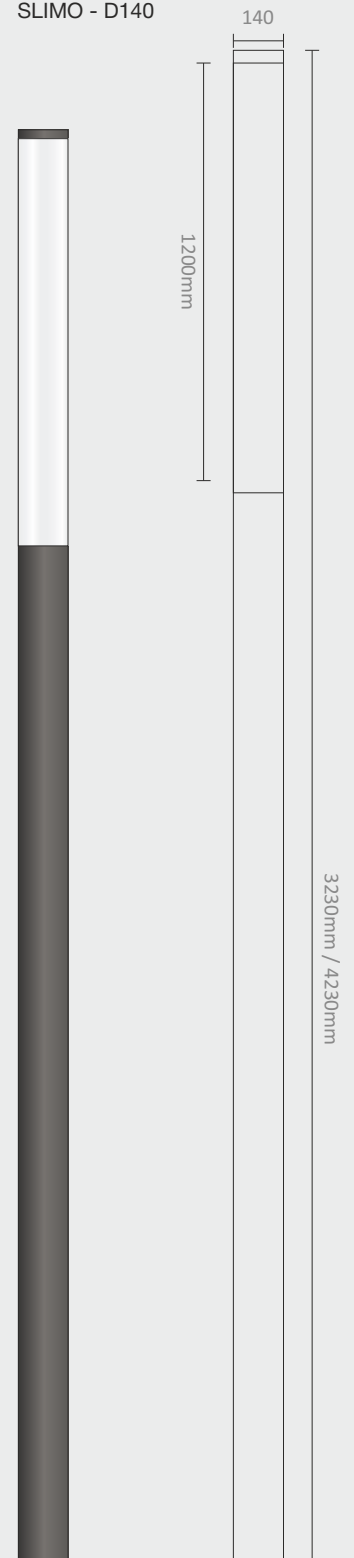

Slimo

Pole Lights

Features

- Aluminium Housing with Integrated MS Hot-Dip Galvanized Pipe.
- Hi-Power OSRAM LED
- Non-Corrosive SS Fasteners
- UV-Stabilized Polycarbonate Diffuser
- Silicon Gasket
- GI Mounting Plate with 360° Alignment
- Pre-Wired and Ready for Operation
- IP65 Rated with Pre-Wired Cable Gland

Applications

- SLIMO Pole Lights
- Driveways
- Pathways
- Building Surrounds
- Entrances
- Squares
- Gardens

Specification

Model	NL 4335-CS H 3230	NL 4335-CS H 4230
Power (W)	60W	60W
Color Temperature (CCT)	3K/4K/6K	3K/4K/6K
Input Voltage	AC 220V-240V	AC 220V-240V
Optics	LED	LED
Beam Angle	Symmetrical	Symmetrical
Housing	Aluminum Die Cast	Aluminum Die Cast
Finish	Dark Grey	Dark Grey
Color Rendering Index (CRI)	>80	>80
Protection Rating (IP)	IP65	IP65
Dimming	Non-Dimmable	Non-Dimmable
Life Span (hours)	50,000 Hrs	50,000 Hrs
Size	D : 140mm H : 3230mm OP: 1200mm	D : 140mm H : 4230mm OP: 1200mm

SLIMO - D140