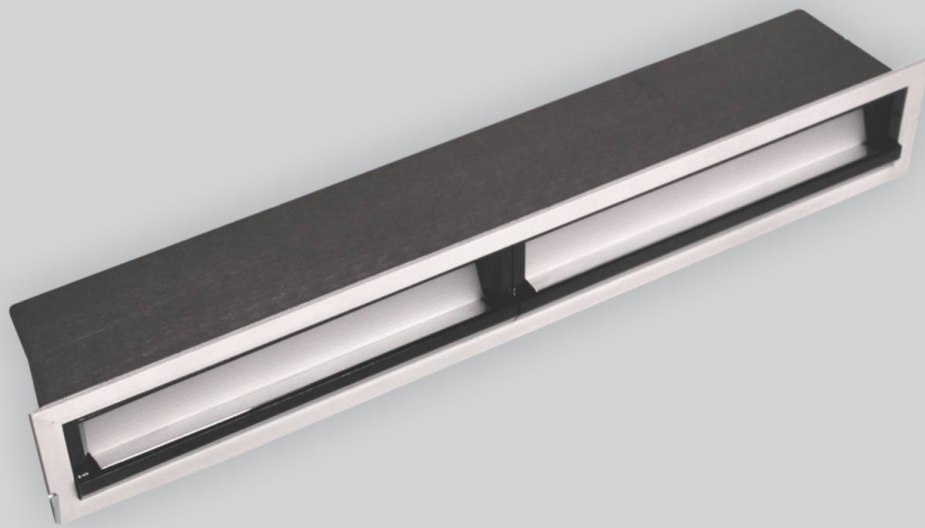

Indoor
Architectural
Lighting

Strike

Even - Wall Washer