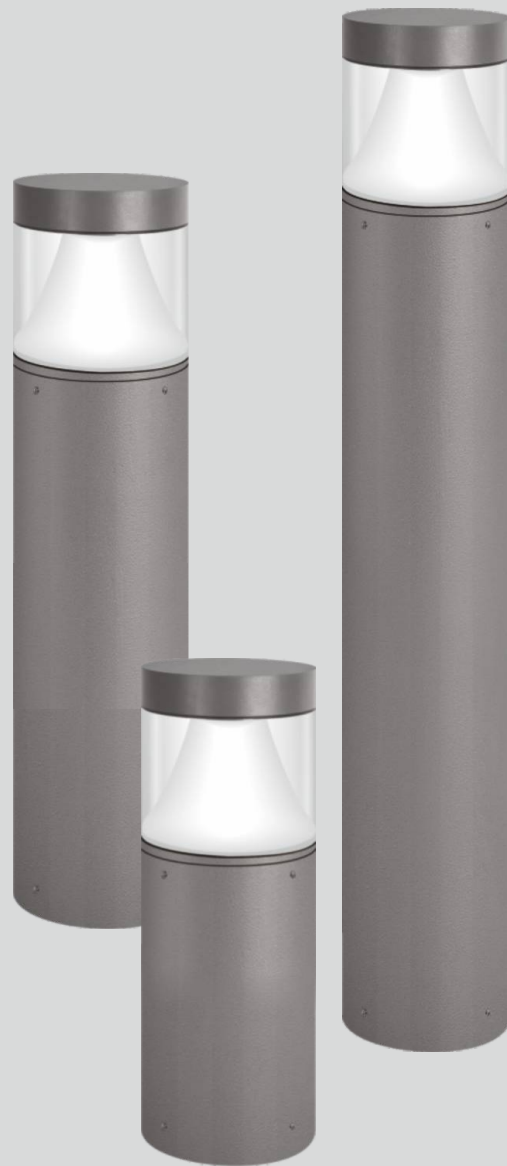

Nuvo-NL 100

Bollard Light

Aluminium Housing: High Corrosion Resistance: The bollard is constructed from high-quality aluminium, which provides excellent resistance to corrosion. This makes it suitable for use in diverse environmental conditions, ensuring longevity and durability.

Nuvo bollards ensure a comfortable lighting experience. This feature helps in reducing visual discomfort and creating a pleasant environment. **Effective Ground Lighting:** The luminaries are engineered to evenly distribute light across the ground surface, enhancing visibility and safety without causing harsh glare.

The Nuvo bollard LED luminaries offer a blend of durability, aesthetics, and functionality, making them an excellent choice for enhancing lighting in various outdoor settings.