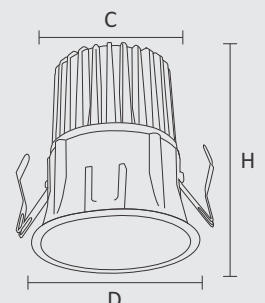

Vario

Fixed-Dual Tone

Specification

Model	NL 1446-DT	NL 1446A-DT	NL 1456-DT	NL 1456A-DT
Power (W)	11W	11W	11W	11W
Color Temperature (CCT)	3K, 4K, 6K, TW	3K, 4K, 6K, TW	3K, 4K, 6K, TW	3K, 4K, 6K, TW
LED Type	COB	COB	COB	COB
Housing	Aluminium Die cast	Aluminium Die cast	Aluminum Die cast	Aluminum Die cast
Finish	White	White	White	White
Color Rendering Index (CRI)	>80	>80	>80	>80
Protection Rating (IP)	IP20	IP20	IP20	IP20
Dimming	0-10V/1-10V Analog/ Phase-cut/DALI/TWRF/TWBT			
Life Span (hours)	50,000 Hrs	50,000 Hrs	50,000 Hrs	50,000 Hrs
Size	D : 90mm C : 83mm H : 125mm	D : 90mm C : 83mm H : 125mm	D : 85mm C : 114mm H : 120mm	D : 85mm C : 114mm H : 120mm

Specification

Model	NL 1037L-DT	NL 0135L-DT	NL 1031-DT
Power (W)	11W/13W/15W	11W/13W/15W	11W/13W/15W
Color Temperature (CCT)	3K, 4K, 6K, TW	3K, 4K, 6K, TW	3K, 4K, 6K, TW
LED Type	COB	COB	COB
Housing	Aluminum Die cast	Aluminum Die cast	Aluminum Die cast
Finish	White	White	White
Color Rendering Index (CRI)	>80	>80	>80
Protection Rating (IP)	IP20	IP20	IP20
Dimming	0-10V/1-10V Analog/ Phase-cut/DALI/TWRF/TWBT		
Life Span (hours)	50,000 Hrs	50,000 Hrs	50,000 Hrs
Size	D : 80mm C : 70mm H : 80mm	D : 78mm C : 72mm H : 86mm	D : 82mm C : 70mm H : 70mm