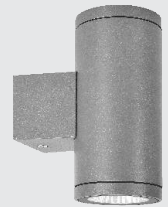

Kubic-Wall

Up-Down Light

The Kubic Wall Up/Down Light includes the following features:

Aluminum Die-Cast Body: Ensures a durable and robust construction. **Hi-Power SMD LED:** Provides an extra-wide illumination angle for broad and effective lighting coverage. **Non-Corrosive SS Fasteners:** Guarantees long-term reliability and resistance to rust and corrosion.

Toughened Glass: Adds durability and impact resistance to the light fixture.

Pre-Wired Cable Gland: Compliant with IP67 rating for excellent protection against dust and water ingress. **Silicon Gasket:** Enhances weather resistance and ensures a secure seal, preventing moisture from entering the fixture.

The Kubic Wall Up/Down Light Ideal for enhancing the lighting in residential gardens & yards, providing both functional illumination & aesthetic appeal. **Driveways and Entrances:** Ensures safe and attractive lighting for driveways and home entrances, enhancing visibility & security.

NL 4043

NL 4125

NL 4133