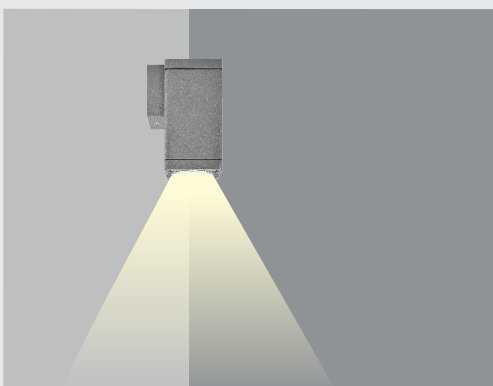

Applications

- Residential
- Building facade
- Commercial centres
- Passages
- High light the columns

NL 4035

Specification

Model	NL 4124	NL 4035	NL 4045
Power (W)	6W	8W	15W
Color Temperature (CCT)	3000K	3000K	3000K
Input Voltage	AC 220V-240V	AC 220V-240V	AC 220V-240V
Optics	Lens	Reflector	Reflector
Beam Angle	6° / 25°	15° / 25° / 38° / 60°	20° / 30° / 40° / 60°
Housing	Aluminum Die Cast	Aluminum Die Cast	Aluminum Die Cast
Finish	Dark Grey	Dark Grey	Dark Grey
Color Rendering Index (CRI)	>80	>80	>80
Protection Rating (IP)	IP65	IP65	IP65
Dimming	Non-Dimmable	Non-Dimmable	Non-Dimmable
Life Span (hours)	50,000 Hrs	50,000 Hrs	50,000 Hrs
Size	D : 60x60mm/H : 100mm	D : 62x62mm/H : 140mm	D : 82x82mm/H : 175mm