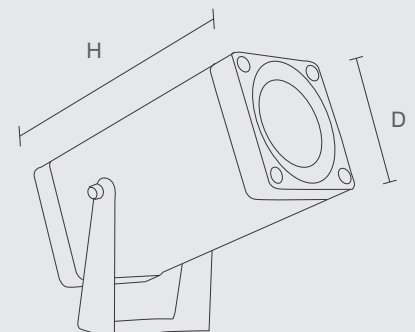

Outdoor Architectural Lighting

Kubo-Wall

One Way Light

The Aluminum Die-Cast Body Ensures a durable and robust construction. Hi-Power SMD LED: Provides an extra-wide illumination angle for broad and effective lighting coverage. Non-Corrosive SS Fasteners: Guarantees long-term reliability and resistance to rust and corrosion.