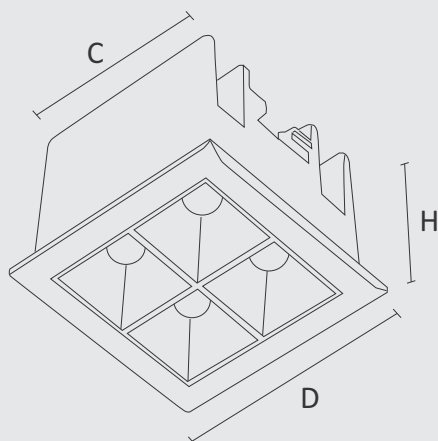

Indoor
Architectural
Lighting

Strike
Minima 32mm
Light System

Strike Minima 32mm Light System

Features

Strike Minima 32 mm is minimalistic but expresses the maximum of its functionality through a light beam that interprets the surfaces it illuminates, by giving them new and unexpected purposes.

- A miniature version of strike with 32mm width in 3 options - 3Led (6w-480 Lumen), 6 LED, 12 LED .

Applications

- Kitchens
- Living Room
- Bedrooms
- Gallery
- Pantries

Specification

Model	NL 1421	NL 1422	NL 1423	NL 1441	NL 1442	NL 1443
Power (W)	6W	12W	20W	4W	8W	15W
Color Temperature (CCT)	3K, 4K, 6K	3K, 4K, 6K	3K, 4K, 6K	3K, 4K, 6K	3K, 4K, 6K	3K, 4K, 6K
LED Type	High-Power	High-Power	High-Power	High-Power	High-Power	High-Power
Housing	Aluminum Die cast	Aluminum Die cast	Aluminum Die cast	Aluminum Die cast	Aluminum Die cast	Aluminum Die cast
Finish	White	White	White	White	White	White
Color Rendering Index (CRI)	>80	>80	>80	>80	>80	>80
Protection Rating (IP)	IP20	IP20	IP20	IP20	IP20	IP20
Dimming	0-10V/1-10V Analog/ Phase-cut/DALI/TWRF/TWBT					
Life Span (hours)	50,000 Hrs	50,000 Hrs	50,000 Hrs	50,000 Hrs	50,000 Hrs	50,000 Hrs
Size	D : 62x32mm C : 57x28mm H : 40mm	D : 108x32mm C : 104x28mm H : 40mm	D : 204x32mm C : 200x28mm H : 40mm	D : 52x32mm C : 46x26mm H : 40mm	D : 52x52mm C : 46x46mm H : 40mm	D : 71x71mm C : 65x65mm H : 40mm