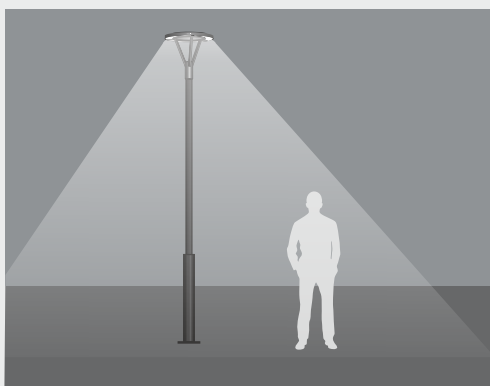

Galaxy Post Top Pole Light

Features

- GI & Aluminum housing.
- Hi-power SMD LED for extra wide angle.
- Non-corrosive SS fasteners.
- Pre-Wired Cable Gland with IP67 Rating
- Silicon gasket.

Applications

- Street Lighting
- Roadways
- Expressways
- Private driveways
- Residential Area Lighting
- Courtyards
- Public area lighting like parks & Squares.

Specification

MODEL	NL 4393	NL 4394
LED	Osram/Bridgelux/Equivalent	Osram/Bridgelux/Equivalent
POWER	40W/60W/90W	30W/45W/60W
CCT(K)	3000K/4000K/6000K	3000K/4000K/6000K
CRI	≥80	≥80
BEAM ANGLE	Wide->120°	Wide->120°
LUMINAIRE BODY	Aluminum & GI Pole	Aluminum & GI Pole
OPTICS	MILKY DIFFUSER GLASS	MILKY DIFFUSER GLASS
HOUSING COLOR	BLACK / DARK GREY	BLACK / DARK GREY
INPUT	220-240V AC	220-240V AC
POWER FACTOR	>0.9	>0.9
IP	IP65	IP65
CONTROL & DIMMING	On-Off	On-Off
HEAD DIMENSION	600x553MM	450x670MM
POLE HEIGHT	3M/4M/5M/6M	3M/4M/5M/6M
WORKING TEMP	-20°C ~ 50°C	-20°C ~ 50°C