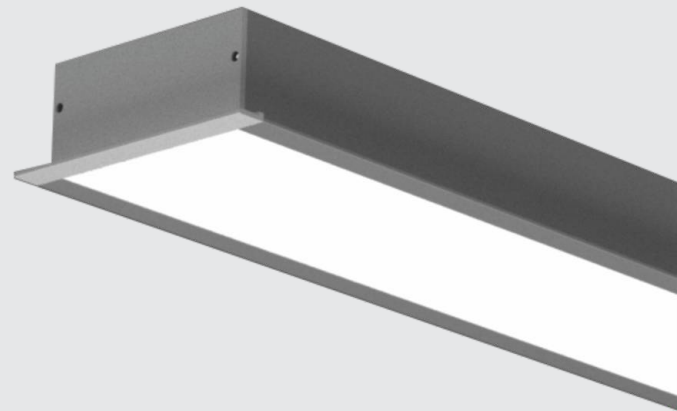

Outre Recessed Light System

Features

- Recessed mounted slim profile is ideal for expressing a stylish and classic continuity. Recesso, tailored to suit false ceiling is a slim and elegantly designed fixture, ideally suited for office and software industry applications. It offers a uniform, glarefree, cool white and soft lighting in the workspace. Recesso is made of extruded aluminum for better thermal management.
- Aluminium extruded housing.
- Dot less diffuser.
- Wide range of wattage & CCT in 80 CRI like 3000K, 4000K, 6000K.
- Special CCT available on request like, 2200'K , 2700'K 3500K, 5000K,
- High CRI available on request lie 3000K & 4000K.
- Tuneable white option available over RF or Bluetooth.
- IOT – Product can be operate through handheld device like Smart phone, tablet, Laptop or desktop even from remote location over internet or Bluetooth intranet network.

Applications

- Hall
- Bedroom
- Kitchen
- Landscape lighting
- Sculptures

Specification

Model	NL 5074	NL 5075	NL 5076
Power (W)	18W/36W	18W/36W	27W/54W
Color Temperature (CCT)	3K, 4K, 6W,TW	3K, 4K, 6W,TW	3K, 4K, 6W,TW
Operating Current	24V DC	24V DC	24V DC
Housing	Aluminum Extrusion	Aluminum Extrusion	Aluminum Extrusion
Finish	Anodized Silver/Black/White		
Color Rendering Index (CRI)	>80	>80	>80
Protection Rating (IP)	IP20	IP20	IP20
Dimming	0-10V/1-10V Analog/ Phase-cut/DALI/TWRF/TWBT		
Life Span (hours)	50,000 Hrs	50,000 Hrs	50,000 Hrs
Size	L : 2ft / 4ft BxH : 35x35mm	L : 2ft / 4ft BxH : 65x35mm	L : 2ft / 4ft BxH : 90x35mm