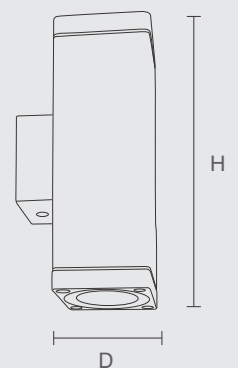

Specification

Model	NL 4125	NL 4036	NL 4046
Power (W)	2x6W	2x6W	2x13W
Color Temperature (CCT)	3000K	3000K	3000K
Input Voltage	AC 220V-240V	AC 220V-240V	AC 220V-240V
Optics	Lens	Reflector	Reflector
Beam Angle	6°/ 25°	15°/ 25°/ 38°/ 60°	20°/ 30°/ 40°/ 60°
Housing	Aluminum Die Cast	Aluminum Die Cast	Aluminum Die Cast
Finish	Dark Grey	Dark Grey	Dark Grey
Color Rendering Index (CRI)	>80	>80	>80
Protection Rating (IP)	IP65	IP65	IP65
Dimming	Non-Dimmable	Non-Dimmable	Non-Dimmable
Life Span (hours)	50,000 Hrs	50,000 Hrs	50,000 Hrs
Size	D : 60x60mm/H : 125mm	D : 62x62mm/H : 175mm	D : 82x82mm/H : 215mm