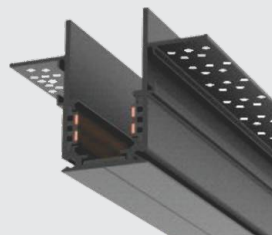

Cruiser - 20mm Magnetic + Regular Lights

Features

- There are many solutions to turn on strong emotions, illuminating a space playing with light in a proper, rational way and at the same time, with imagination and creativity.

Aluminium extruded housing
Dot less diffuser

Wide range of wattage & CCT in 80 CRI like 3000K, 4000K, 6000K.
Special CCT available on request like, 2200K, 2700K, 3500K, 5000K.

High CRI available on request like 3000K and 4000K

Tunable white option available over RF or Bluetooth.

IOT - Product can be operated through handheld devices like smartphone, tablet, laptop or Desktop even from remote location over internet or Bluetooth intranet Network.

Applications

- Hall
- Bedroom
- Kitchen
- Landscape lighting
- Sculptures

Tunable White Accessories

Magnetic Track

Specification

Model	NL ML20-S 100 NL ML20-S 200	NL ML20-R2 100 NL ML20-R2 200 NL ML20-R2 300	NL ML20-S-Mini 100 NL ML20-S-Mini 200
Operating Voltage	48V DC	48V DC	48V DC
Housing	Aluminum	Aluminum	Aluminum
Finish	Black	Black	Black
CRI	>80	>80	>80
IP	IP20	IP20	IP20
Dimming		Non/Dali Dimmable	
Life Span	50,000 Hrs	50,000 Hrs	50,000 Hrs
Size	L : 1000 | 2000 mm BxH : 26x53mm	L : 1000 | 2000 | 3000mm BxH : 23x47mm	L : 1000 | 2000mm BxH : 27x28mm

NL ML20-S 100
NL ML20-S 200

NL ML20-R2 100
NL ML20-R2 200
NL ML20-R2 300