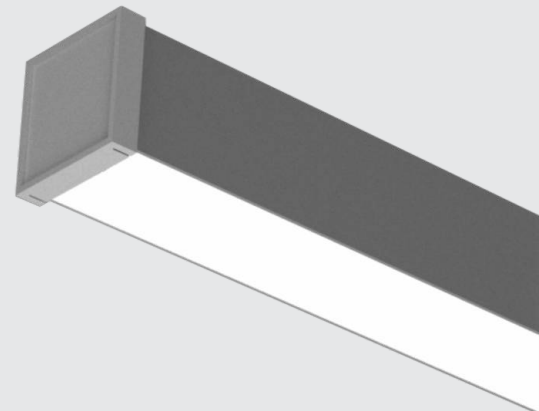

Passion Surfaced Light System

Features

- Surface mounted profile is ideal for expressing a stylish and classic continuity. Recesso, tailored to suit false ceiling is a slim and elegantly designed fixture, ideally suited for office and software industry applications. It offers a uniform, glarefree, cool white and soft lighting in the workspace. Recesso is made of extruded aluminum for better thermal management.
- Aluminium extruded housing.
- Dot less diffuser.
- Wide range of wattage & CCT in 80 CRI like 3000K, 4000K, 6000K.
- Special CCT available on request like, 2200'K , 2700'K 3500K, 5000K,
- High CRI available on request lie 3000K & 4000K.
- Tuneable white option available over RF or Bluetooth.
- IOT – Product can be operate through handheld device like Smart phone, tablet, Laptop or desktop even from remote location over internet or Bluetooth intranet network.

Applications

- Hall
- Bedroom
- Kitchen
- Landscape lighting
- Sculptures

Specification

Model	NL 5071	NL 5072	NL 5073
Power (W)	18W/36W	18W/36W	27W/54W
Color Temperature (CCT)	3K, 4K, 6W,TW	3K, 4K, 6W, TW	3K, 4K, 6W, TW
Operating Current	24V DC	24V DC	24V DC
Housing	Aluminum Extrusion	Aluminum Extrusion	Aluminum Extrusion
Finish	Anodized Silver/Black/White		
Color Rendering Index (CRI)	>80	>80	>80
Protection Rating (IP)	IP20	IP20	IP20
Dimming	0-10V/1-10V Analog/ Phase-cut/DALI/TWRF/TWBT		
Life Span (hours)	50,000 Hrs	50,000 Hrs	50,000 Hrs
Size	L : 2ft / 4ft BxH : 35x35mm	L : 2ft / 4ft BxH : 52x35mm	L : 2ft / 4ft BxH : 75x35mm