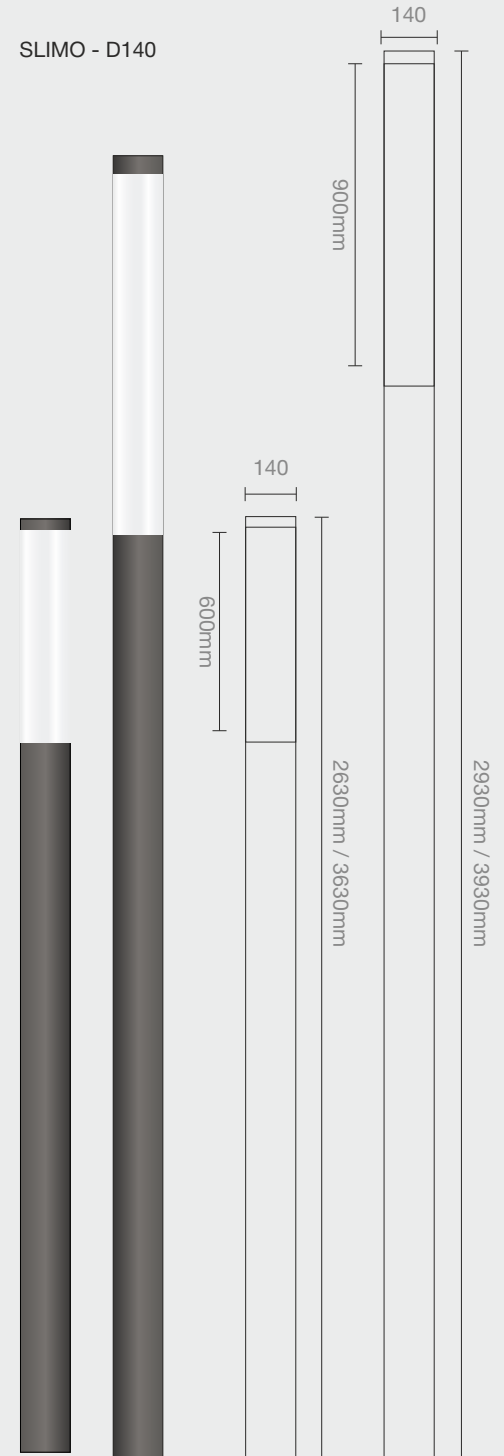

Slimo

Pole Lights

Features

- Aluminium Housing with Integrated MS Hot-Dip Galvanized Pipe.
- Hi-Power OSRAM LED
- Non-Corrosive SS Fasteners
- UV-Stabilized Polycarbonate Diffuser
- Silicon Gasket
- GI Mounting Plate with 360° Alignment
- Pre-Wired and Ready for Operation
- IP65 Rated with Pre-Wired Cable Gland

Applications

- SLIMO Pole Lights
- Driveways
- Pathways
- Building Surrounds
- Entrances
- Squares
- Gardens

Specification

Model	NL 4335-CS H 2630 NL 4335-CS H 3630	NL 4335-CS H 2930 NL 4335-CS H 3930
Power (W)	36W	36W/50W
Color Temperature (CCT)	3K/4K/6K	3K/4K/6K
Input Voltage	AC 220V-240V	AC 220V-240V
Optics	LED	LED
Beam Angle	Symmetrical	Symmetrical
Housing	Aluminum Die Cast	Aluminum Die Cast
Finish	Dark Grey	Dark Grey
Color Rendering Index (CRI)	>80	>80
Protection Rating (IP)	IP65	IP65
Dimming	Non-Dimmable	Non-Dimmable
Life Span (hours)	50,000 Hrs	50,000 Hrs
Size	D : 140mm H : 2630mm/ 3630mm OP: 600mm	D : 140mm H : 2930mm/ 3930mm OP: 900mm